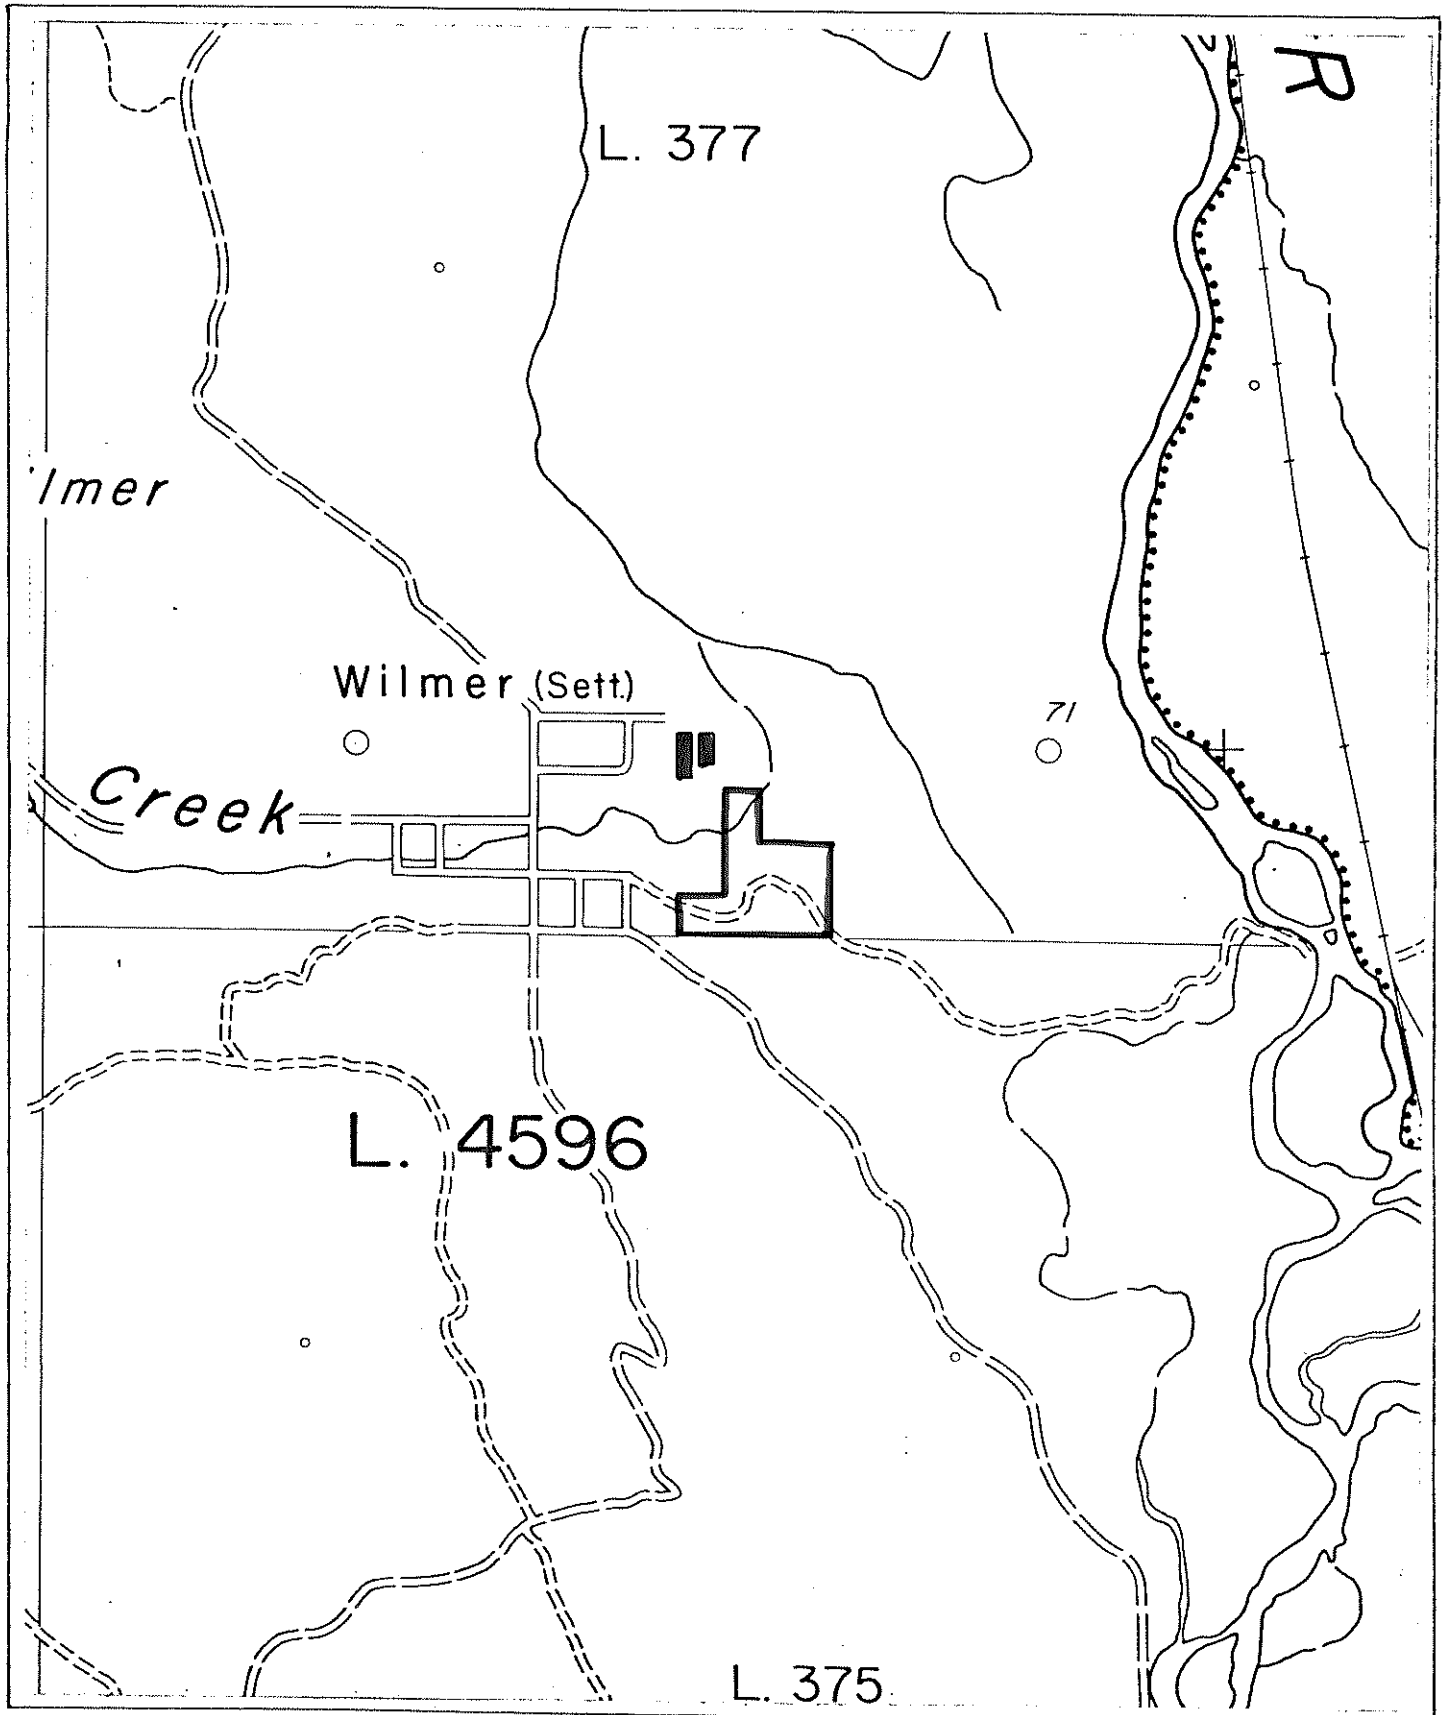

Province of British Columbia  
Ministry of Energy, Mines and Petroleum Resources  
MINERAL RESOURCES BRANCH-TITLES DIVISION

WILMER

SCALE- 1: 15 840

CONTOUR INTERVAL- ———

MINING DIVISION GOLDEN	SKETCH PREPARED BY R. LAYFIELD
LAND DISTRICT KOOTENAY	MINERAL TITLES DRAUGHTING, VICTORIA B.C.
MAP NO. 82 K/9E	DATE 81-03-27