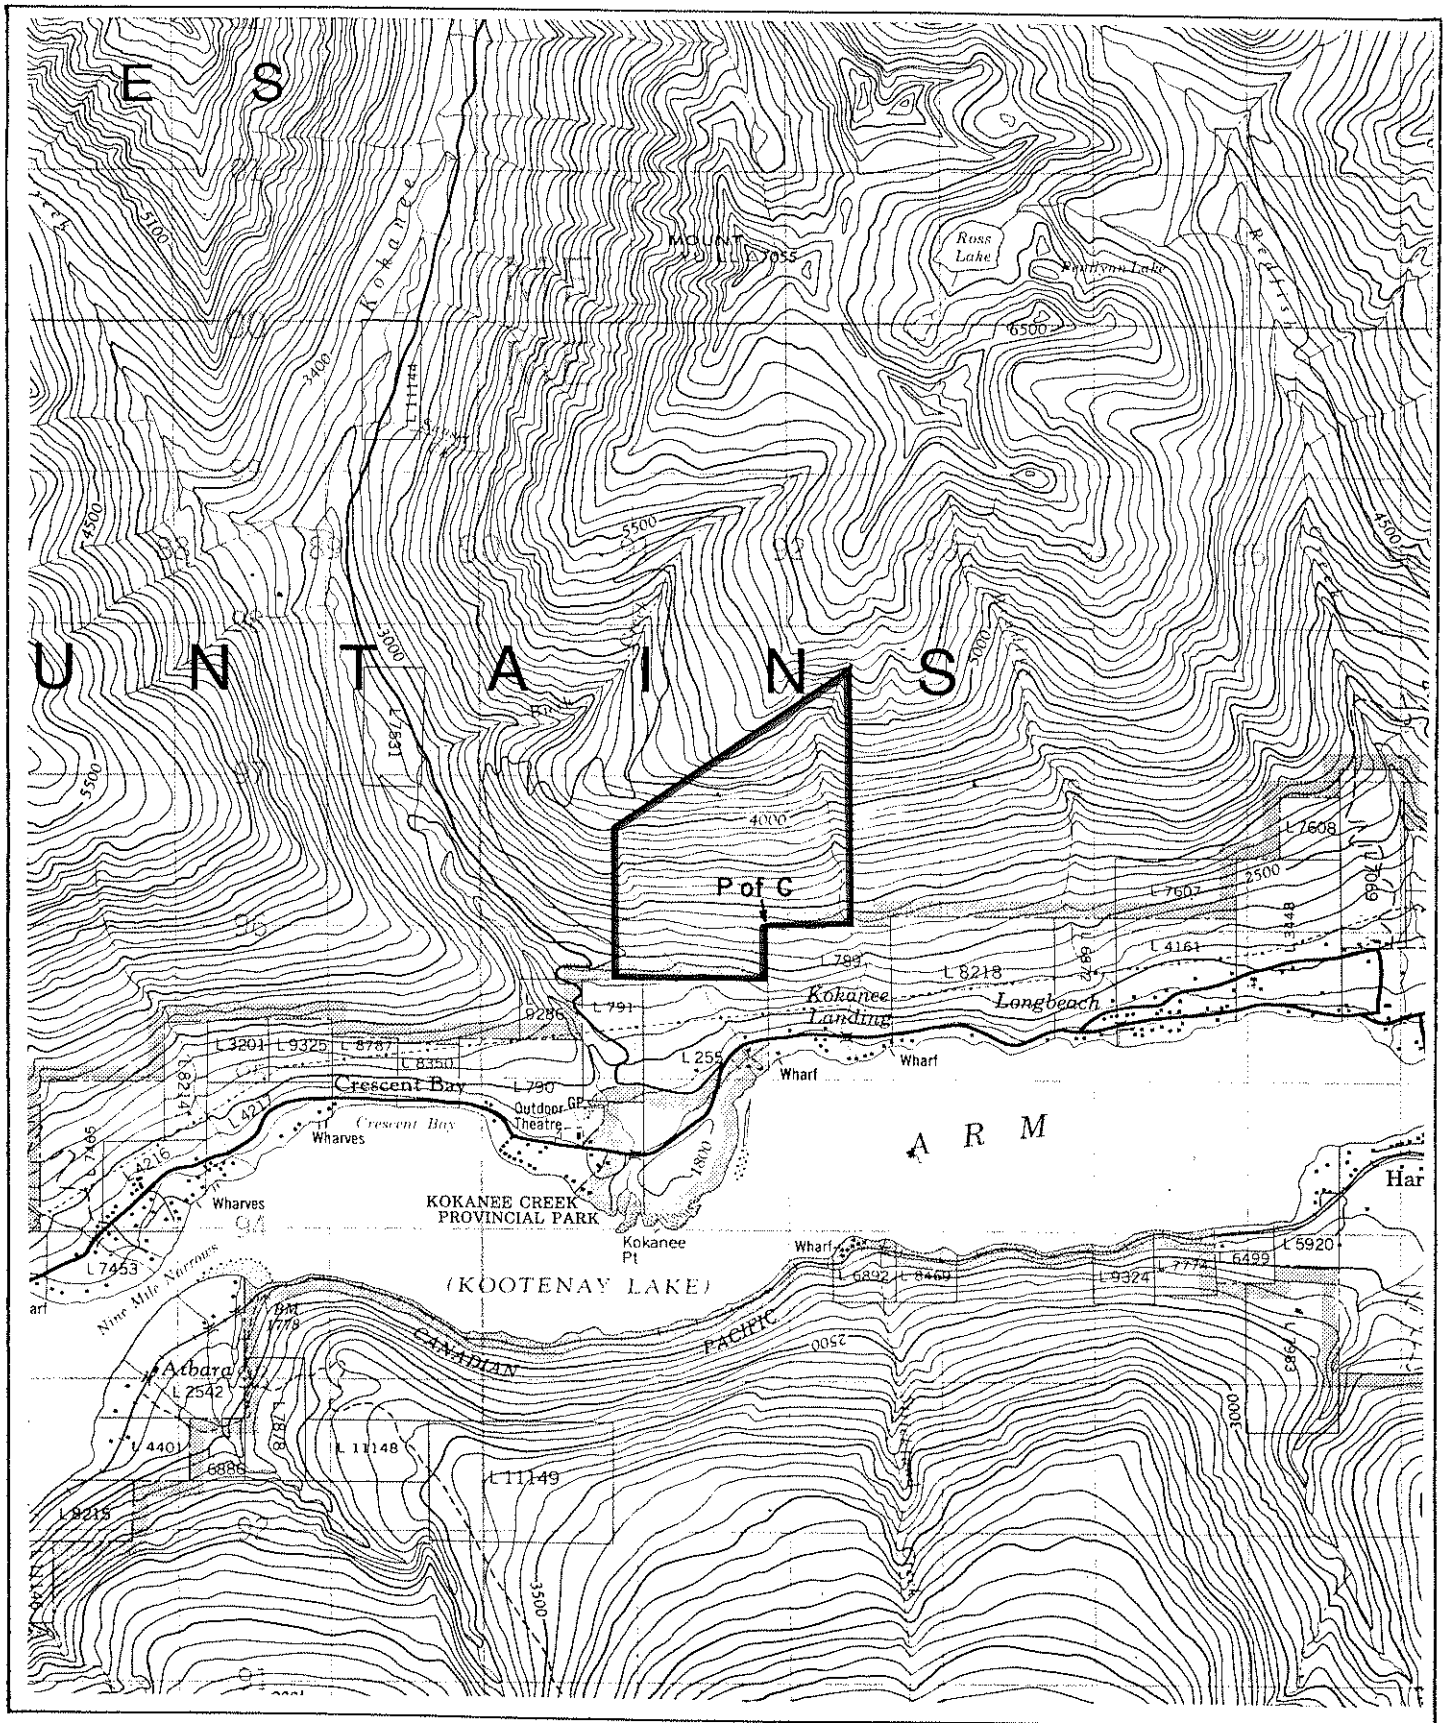

Province of British Columbia
Ministry of Energy, Mines and Petroleum Resources
MINERAL RESOURCES BRANCH-TITLES DIVISION

SCALE- 1:50 000

CONTOUR INTERVAL- 100 ft.

MINING DIVISION NELSON	SKETCH PREPARED BY R.LAYFIELD
LAND DISTRICT KOOTENAY	MINERAL TITLES DRAUGHTING, VICTORIA B.C.
MAP NO. 82F /IIE	DATE 81-03-12