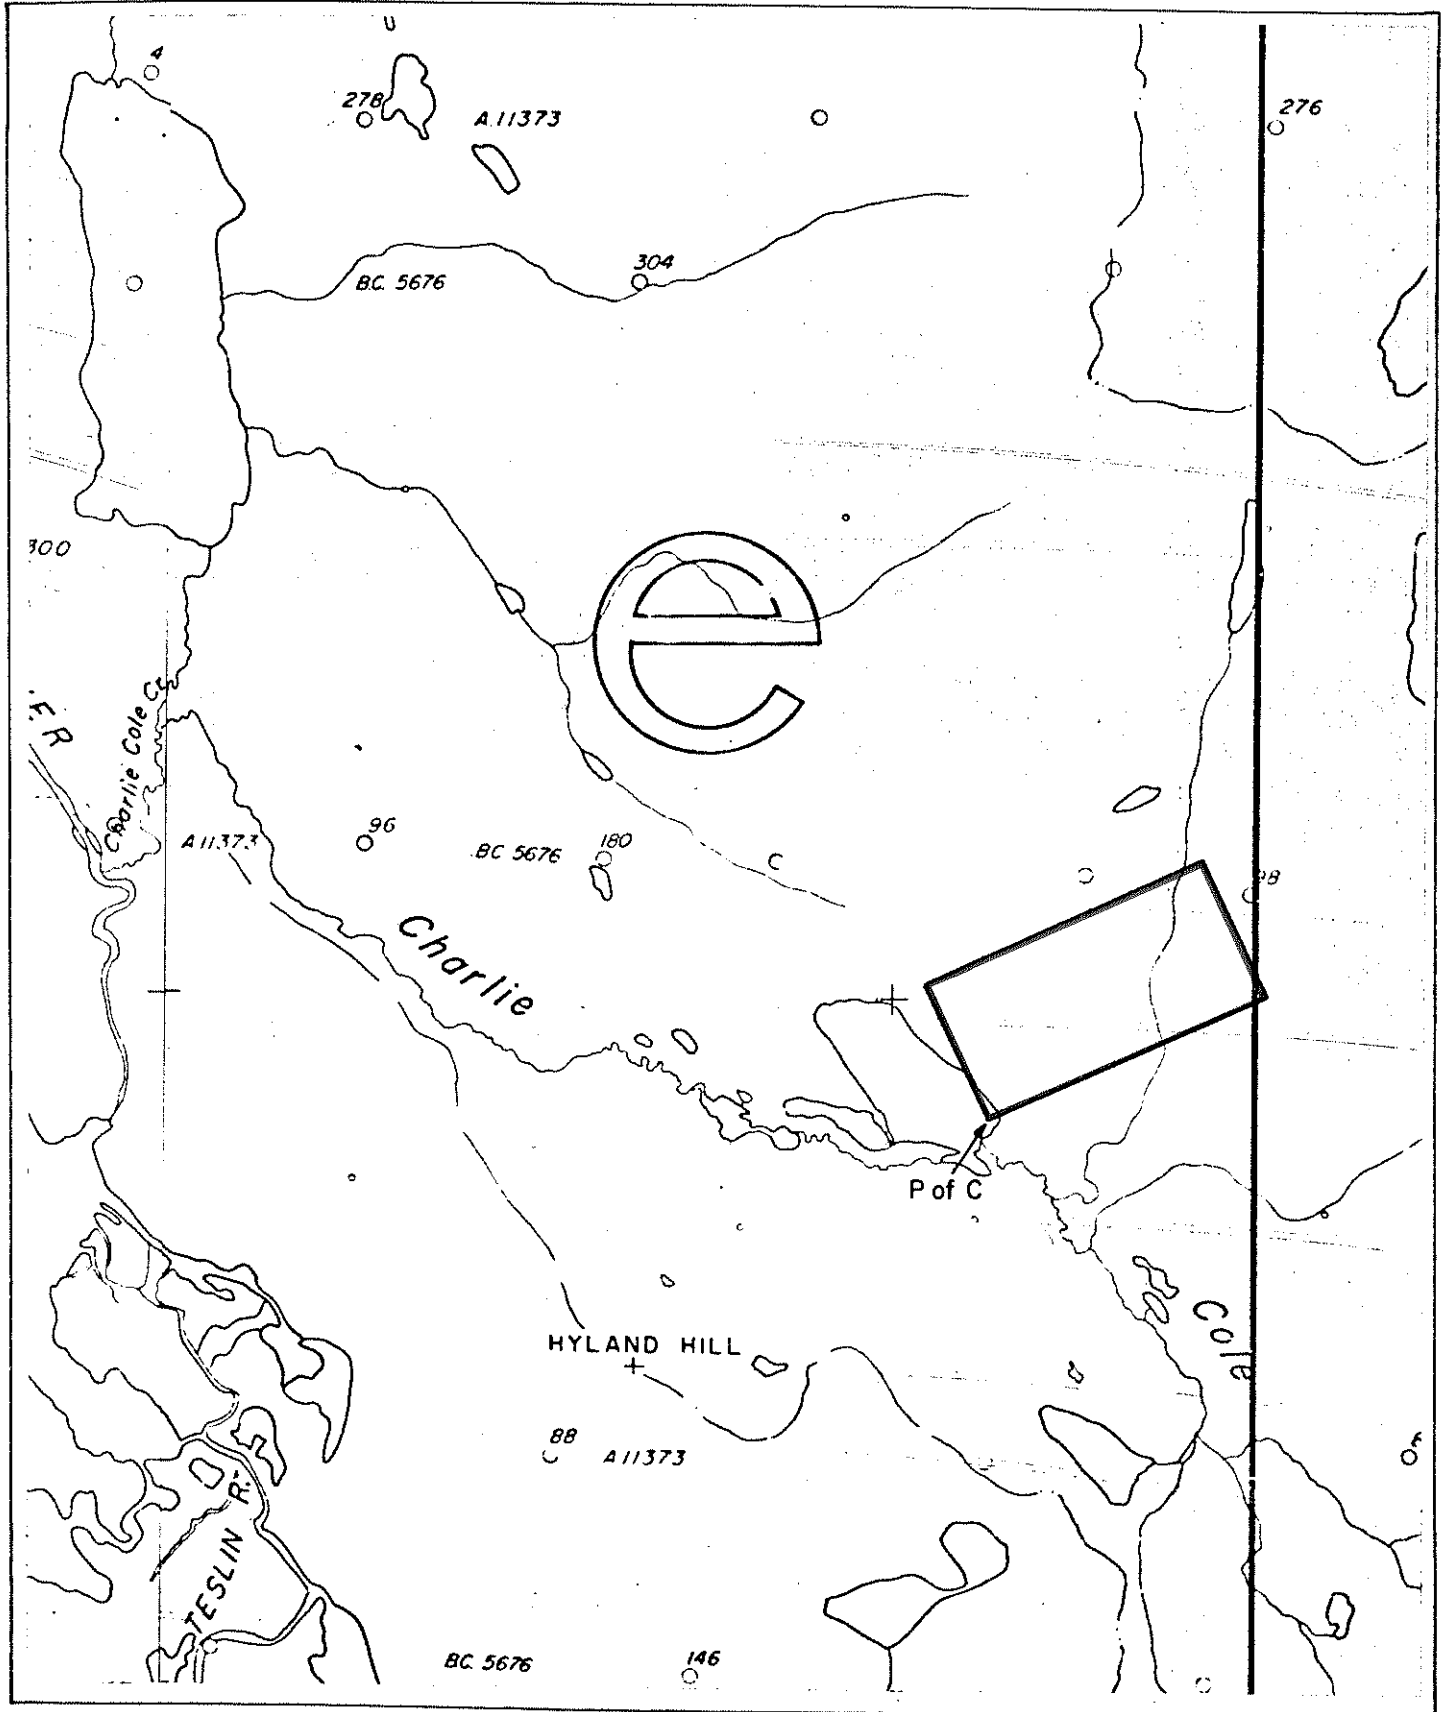

Province of British Columbia
Ministry of Energy, Mines and Petroleum Resources
MINERAL RESOURCES BRANCH-TITLES DIVISION

SCALE- 1 : 50 000

CONTOUR INTERVAL-

MINING DIVISION ATLIN	SKETCH PREPARED BY R. LAYFIELD
LAND DISTRICT CASSIAR	MINERAL TITLES DRAUGHTING, VICTORIA B.C.
MAP NO. 1040/5W	DATE 81-03-12