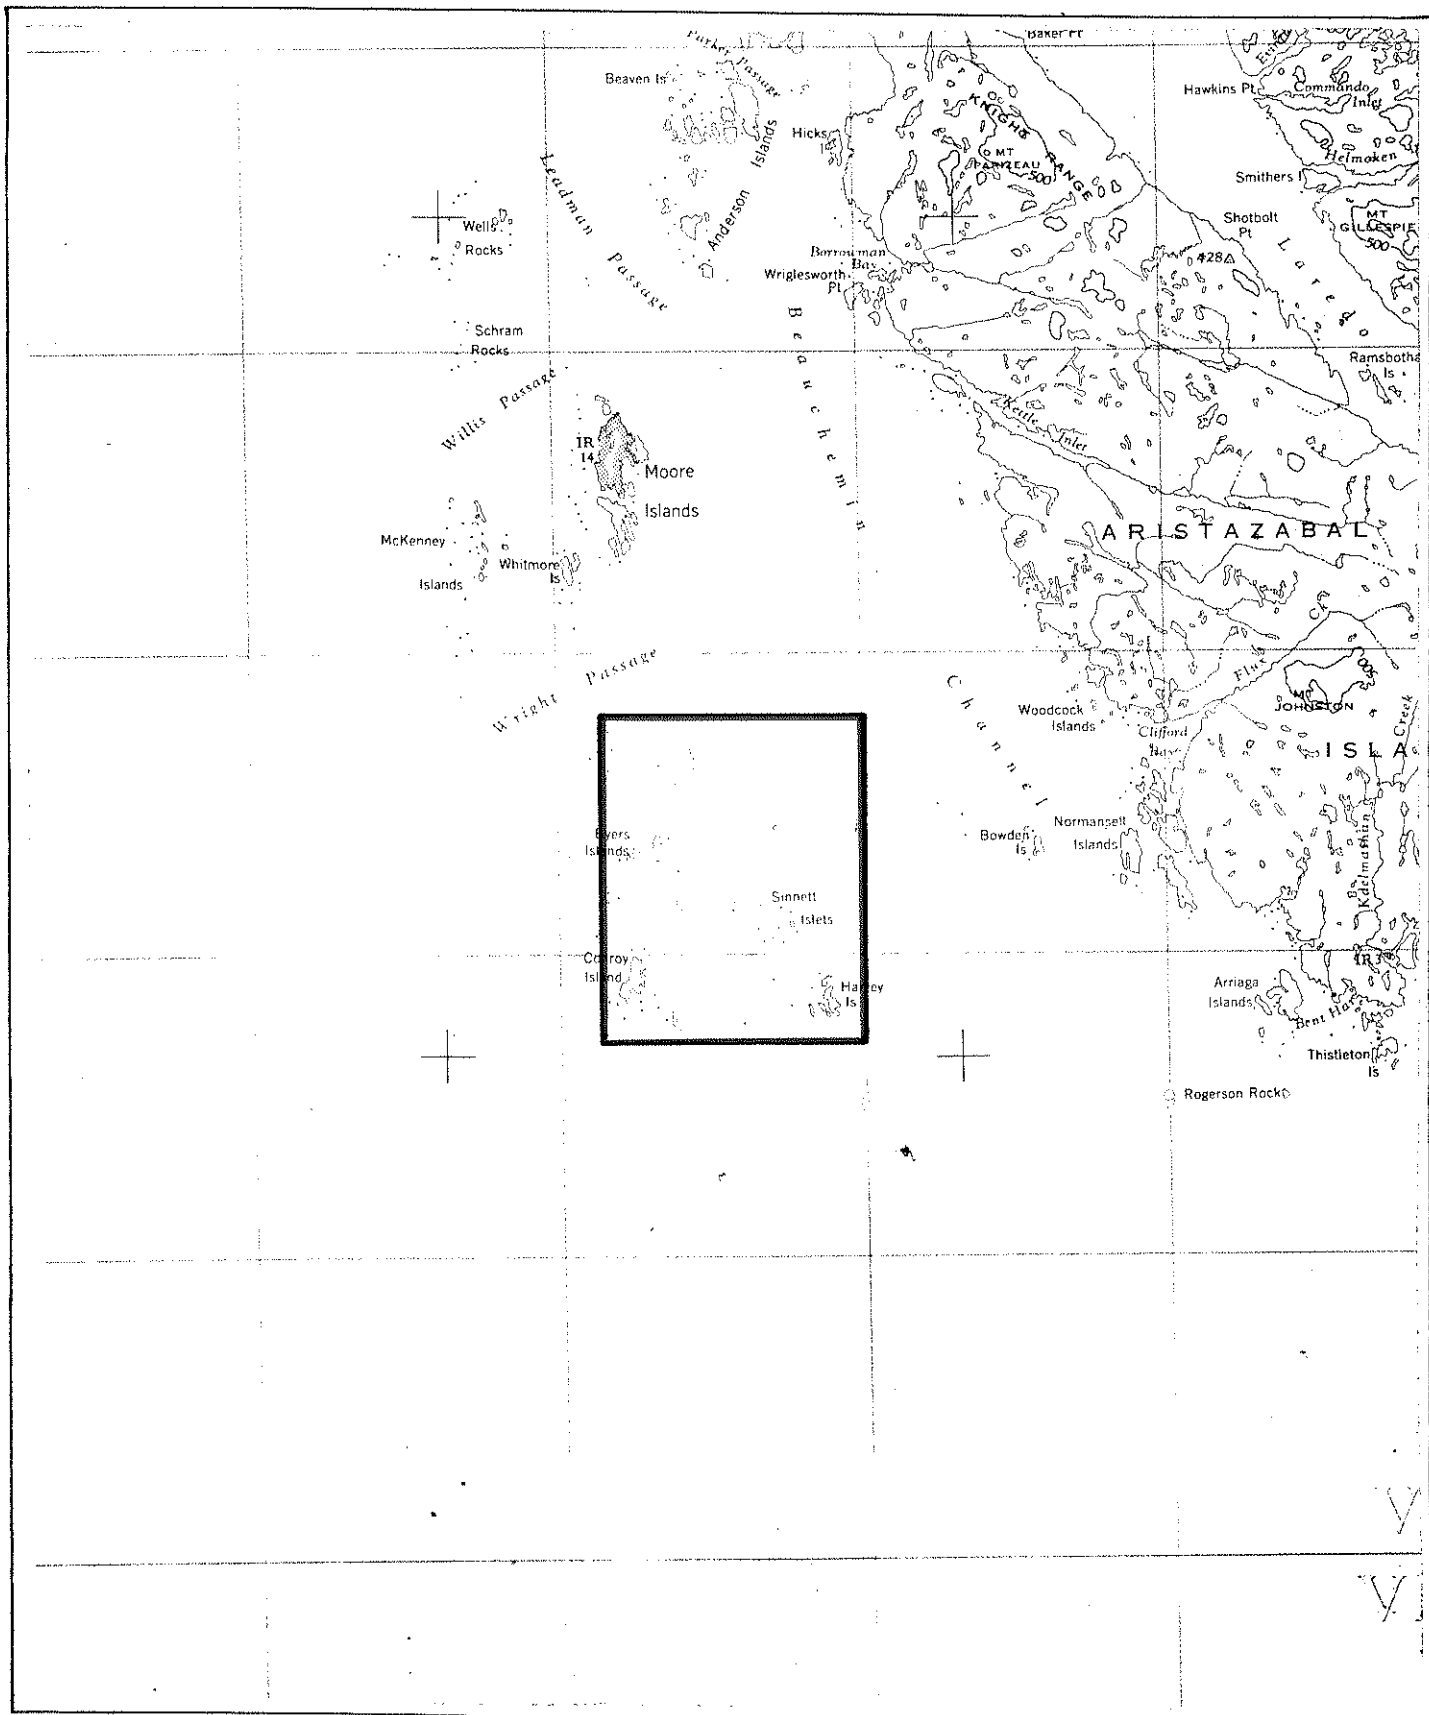

Province of British Columbia  
Ministry of Energy, Mines and Petroleum Resources  
MINERAL RESOURCES BRANCH-TITLES DIVISION

SCALE- 1: 250 000

CONTOUR INTERVAL- ———

|                               |  |
|-------------------------------|--|
| MINING DIVISION SKEENA        | SKETCH PREPARED BY R. LAYFIELD           |
| LAND DISTRICT RANGE 3 , COAST | MINERAL TITLES DRAUGHTING, VICTORIA B.C. |
| MAP NO. 103A / I1W            | DATE 81 · 03 · 11                        |