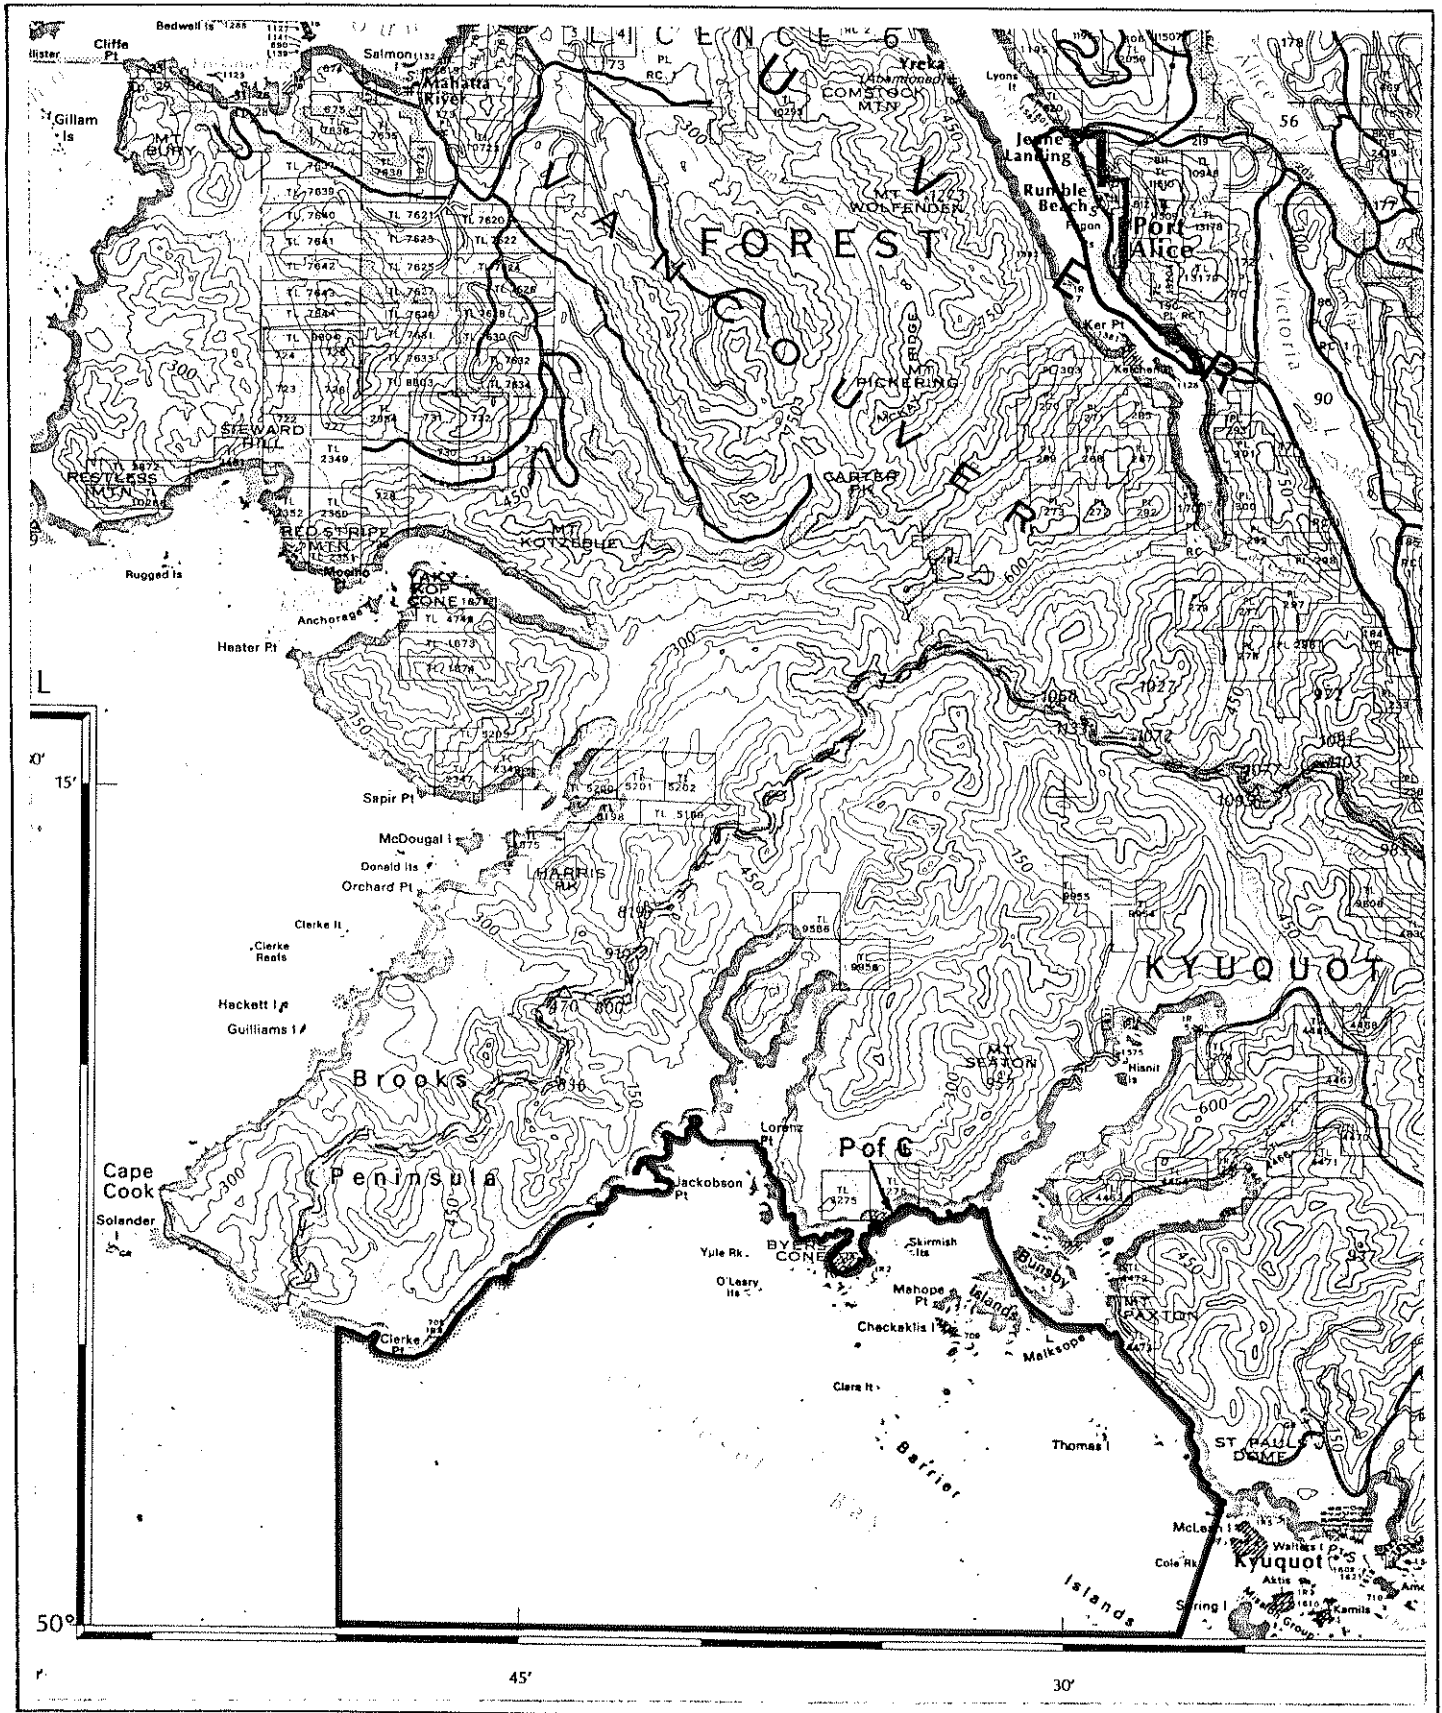

Province of British Columbia
Ministry of Energy, Mines and Petroleum Resources
MINERAL RESOURCES BRANCH-TITLES DIVISION

SCALE- 1:250 000

CONTOUR INTERVAL- 150 m

MINING DIVISION ALBERNI	SKETCH PREPARED BY R. LAYFIELD
LAND DISTRICT RUPERT	MINERAL TITLES DRAUGHTING, VICTORIA B.C.
MAP NO. 92L/3W,4E-W	DATE 81-03-11