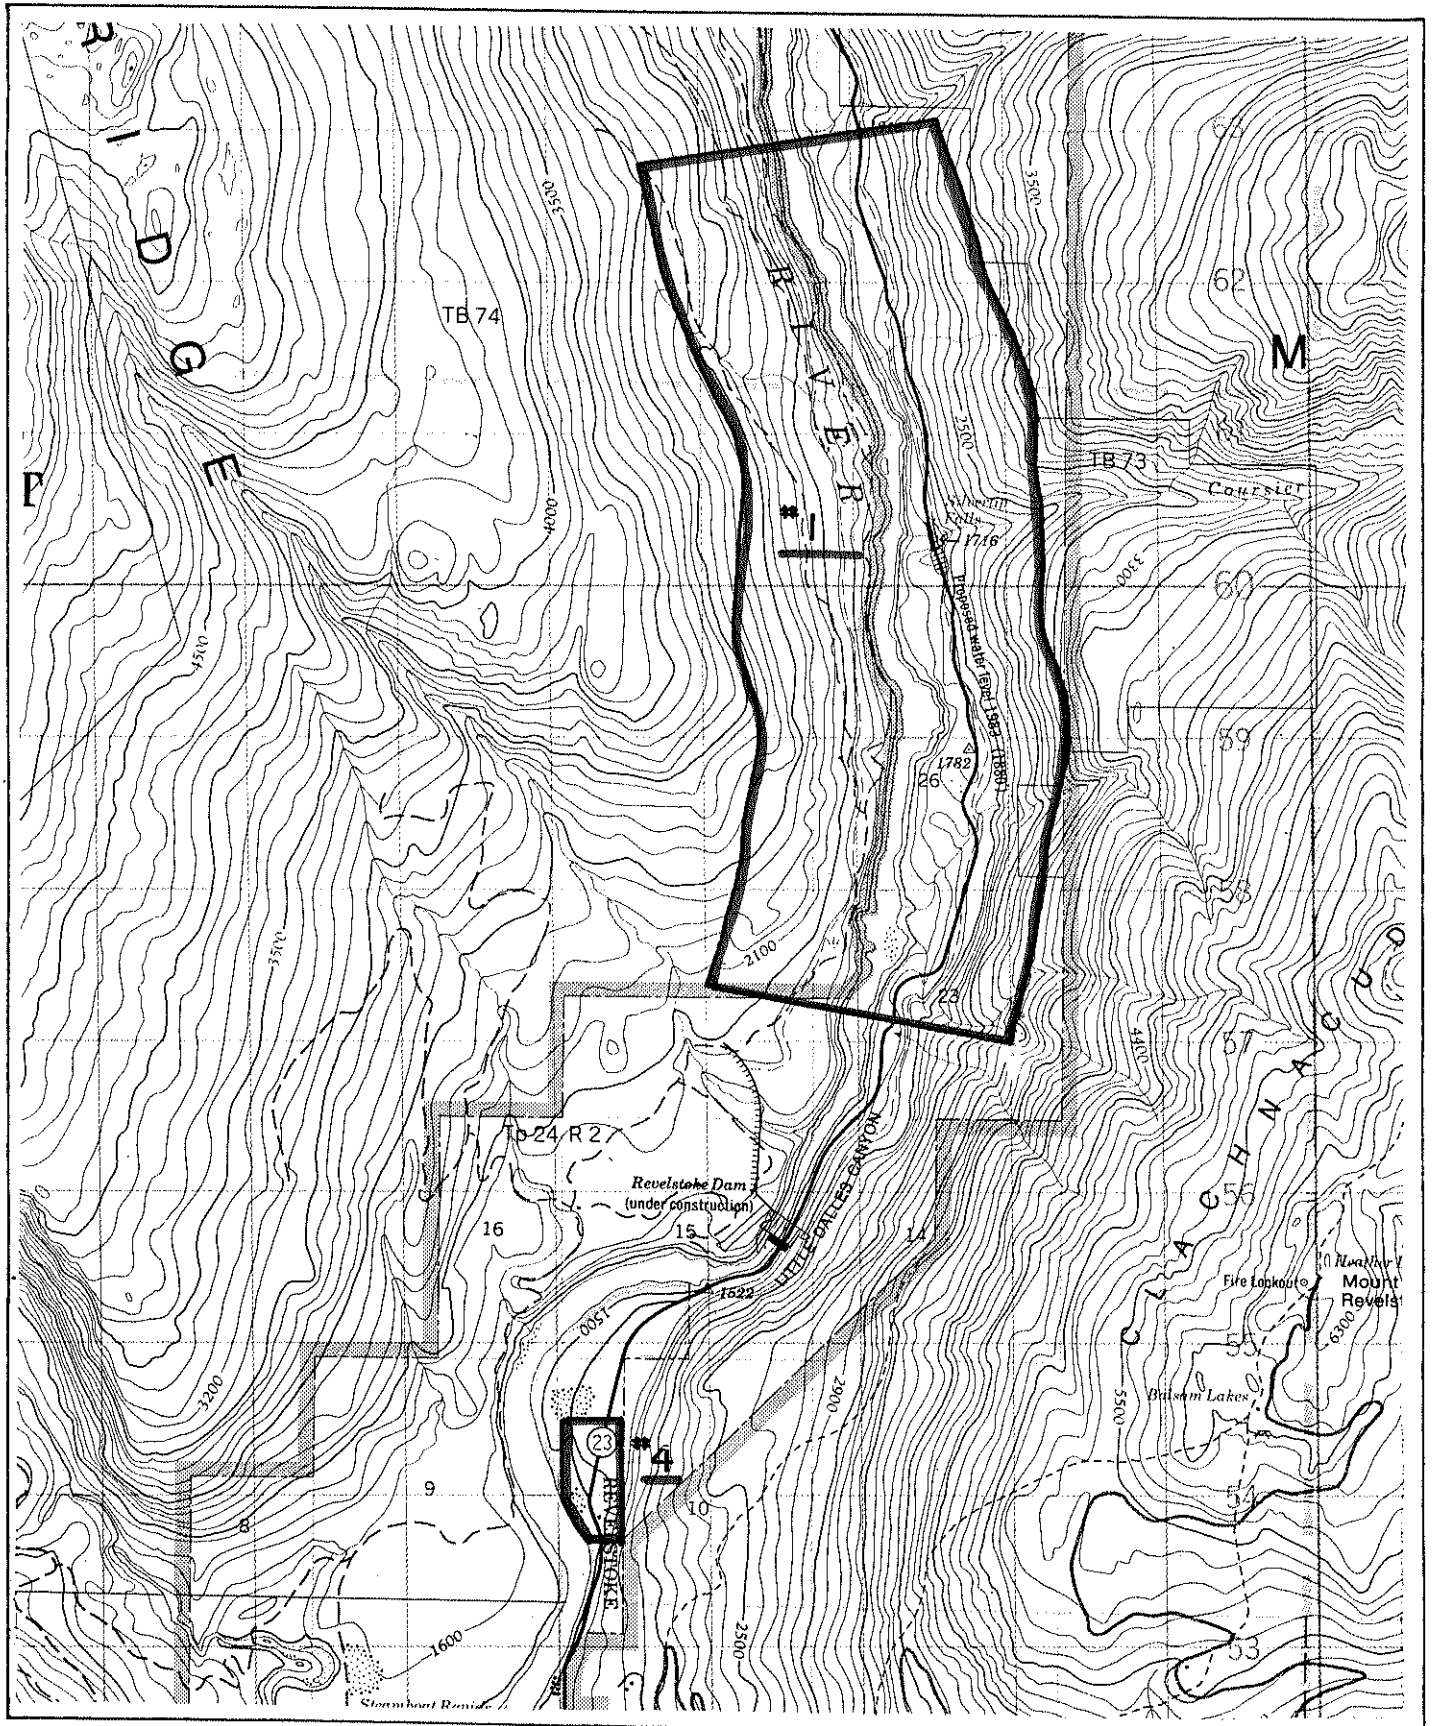

Province of British Columbia
Ministry of Energy, Mines and Petroleum Resources
MINERAL RESOURCES BRANCH-TITLES DIVISION

COLUMBIA R. #18#4 DESIGNATED PLACER AREAS

SCALE- 1: 50 000

CONTOUR INTERVAL- 100 ft.

MINING DIVISION	REVELSTOKE	SKETCH PREPARED BY	R. LAYFIELD
LAND DISTRICT	KOOTENAY	MINERAL TITLES DRAUGHTING,	VICTORIA B.C.
MAP NO.	82M / IE	DATE	81-10-08