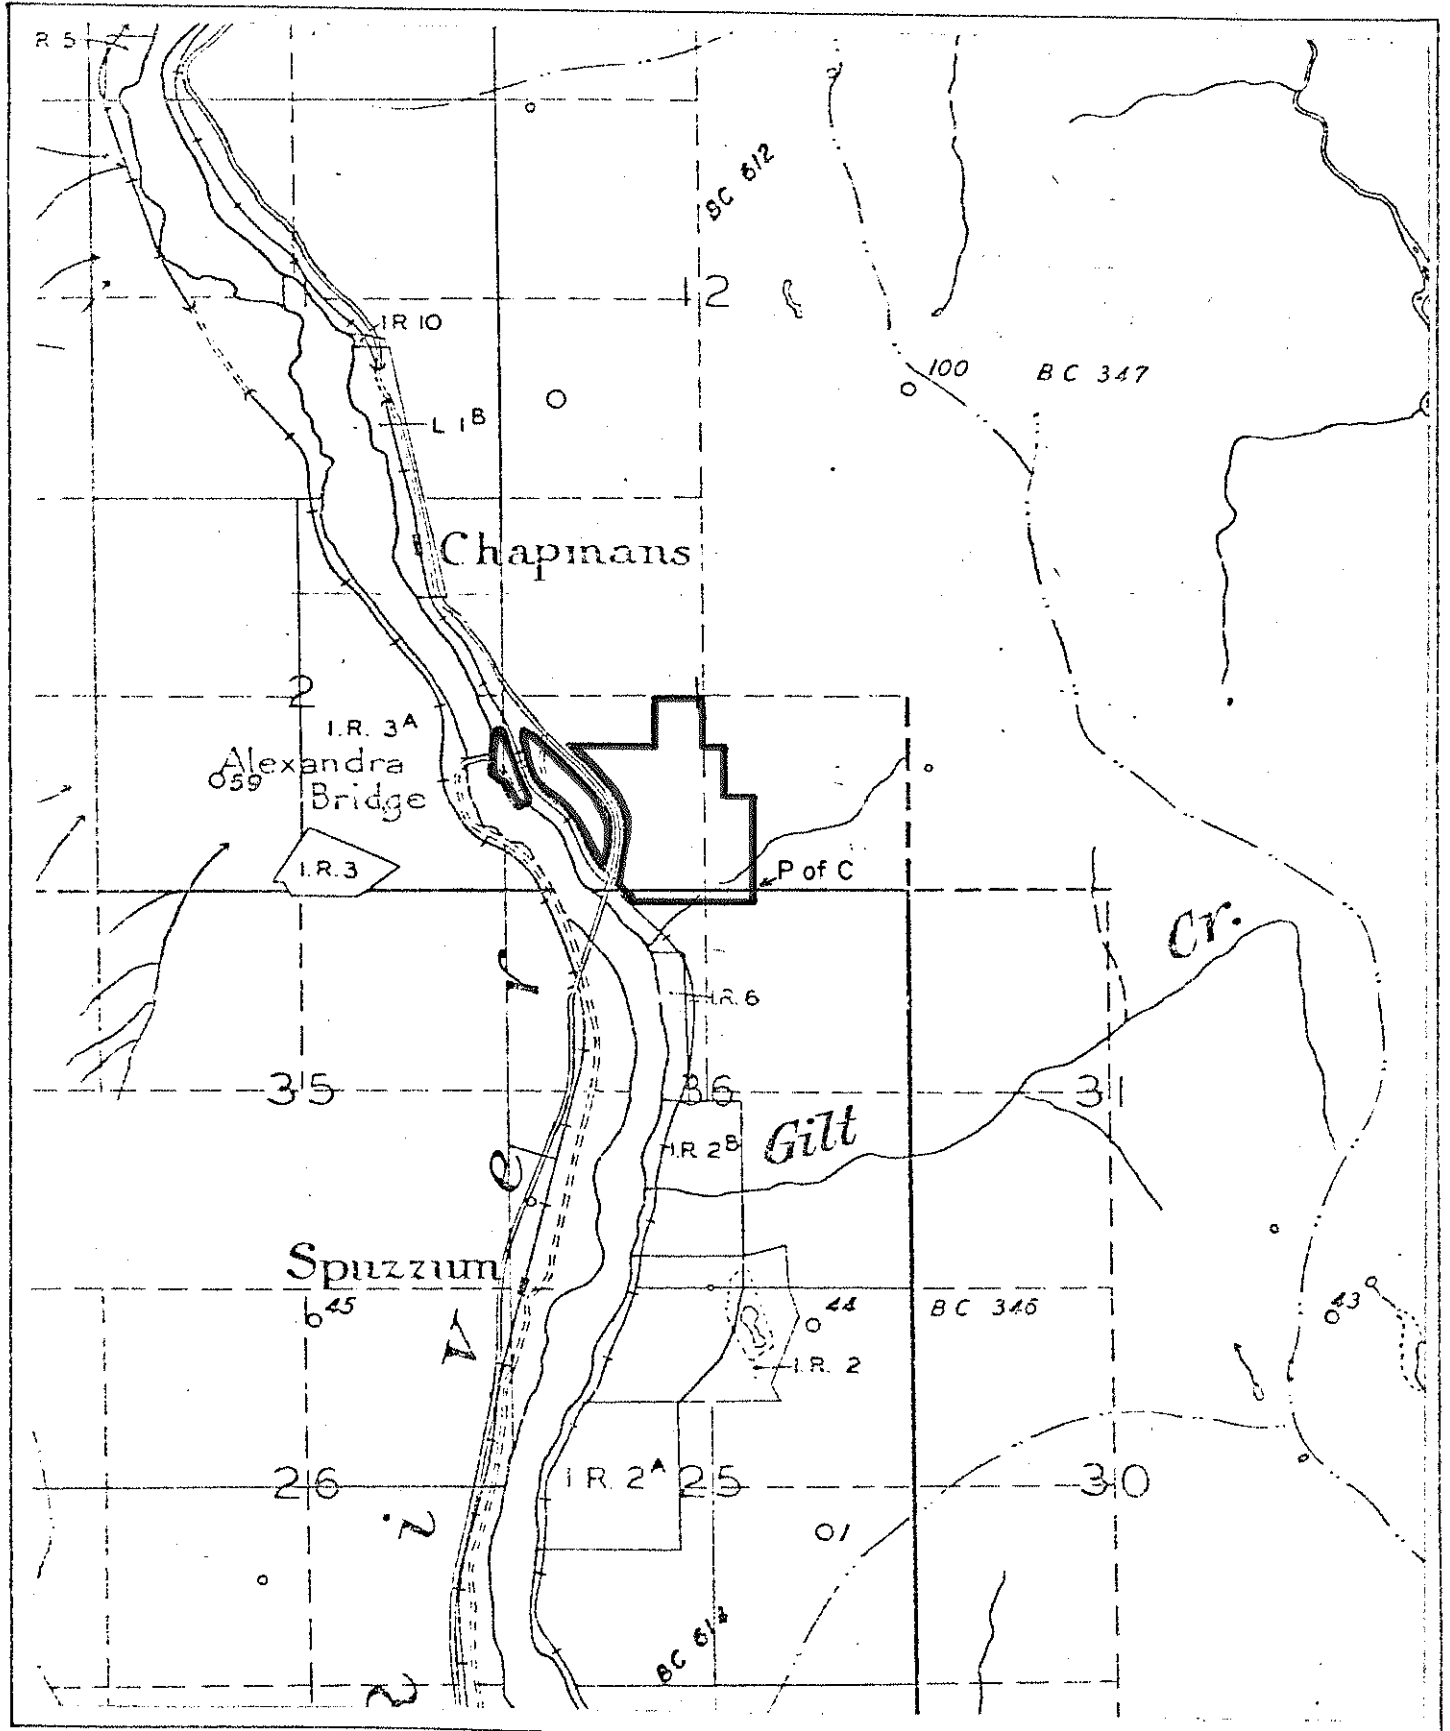

Province of British Columbia
Ministry of Energy, Mines and Petroleum Resources
MINERAL RESOURCES BRANCH-TITLES DIVISION

PROPOSED ALEXANDRA BRIDGE PARK

SCALE- 1 : 31 680

CONTOUR INTERVAL- ———

MINING DIVISION NEW WESTMINSTER	SKETCH PREPARED BY R. LAYFIELD
LAND DISTRICT YALE DIV. OF YALE	MINERAL TITLES DRAUGHTING, VICTORIA B.C.
MAP NO. 92 H/11W	DATE 81 · 01 · 14