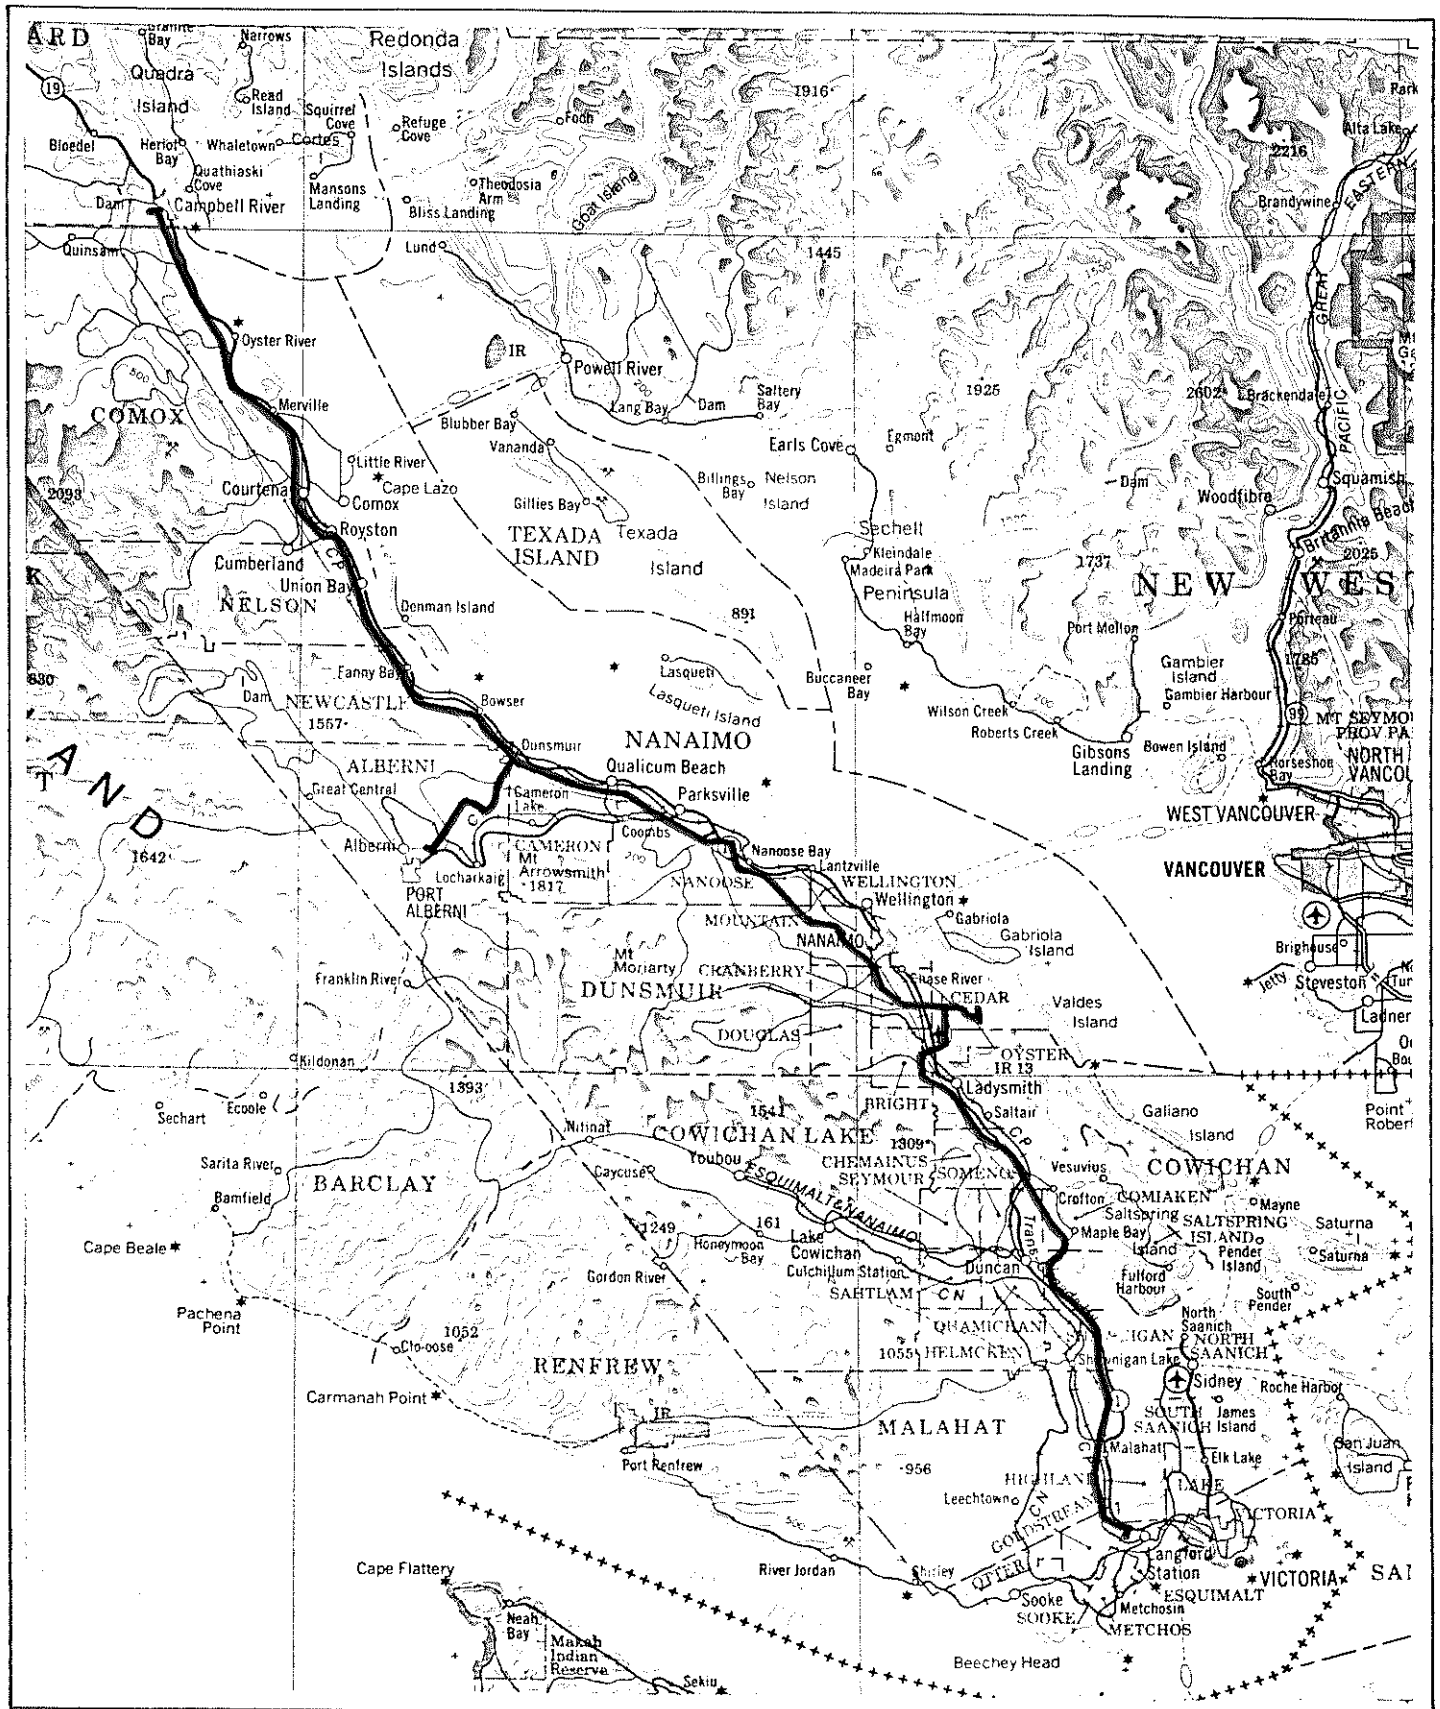

Province of British Columbia
Ministry of Energy, Mines and Petroleum Resources
MINERAL RESOURCES BRANCH-TITLES DIVISION

PROPOSED VANCOUVER ISLAND GAS PIPELAND

SCALE- 1 : 1 000 000

CONTOUR INTERVAL- ———

MINING DIVISION VICTORIA & NANAIMO	SKETCH PREPARED BY R. LAYFIELD
LAND DISTRICT ESQUIMALT, GOLDSTREAM, MALAHAT, SHAWNIGAN, COMIAKEN,	MINERAL TITLES DRAUGHTING, VICTORIA B.C.
MAP NO. 92B/5E, 12E, 13E & 13W, 92G/4W, 92K/3W 92 F/1E, 8E-W, 7E-W, 10W, 11E, 14E-W	DATE 81-02-12

SALTSRING IS., SOMENOS, CHEMAINUS, OYSTER, BRIGHT, CEDAR, CRANBERRY, MOUNTAIN, DUNSMUIR, C - o NANOOSE, CAMERON, ALBERNI, NEWCASTLE, NELSON, COMOX & SAYWARD.