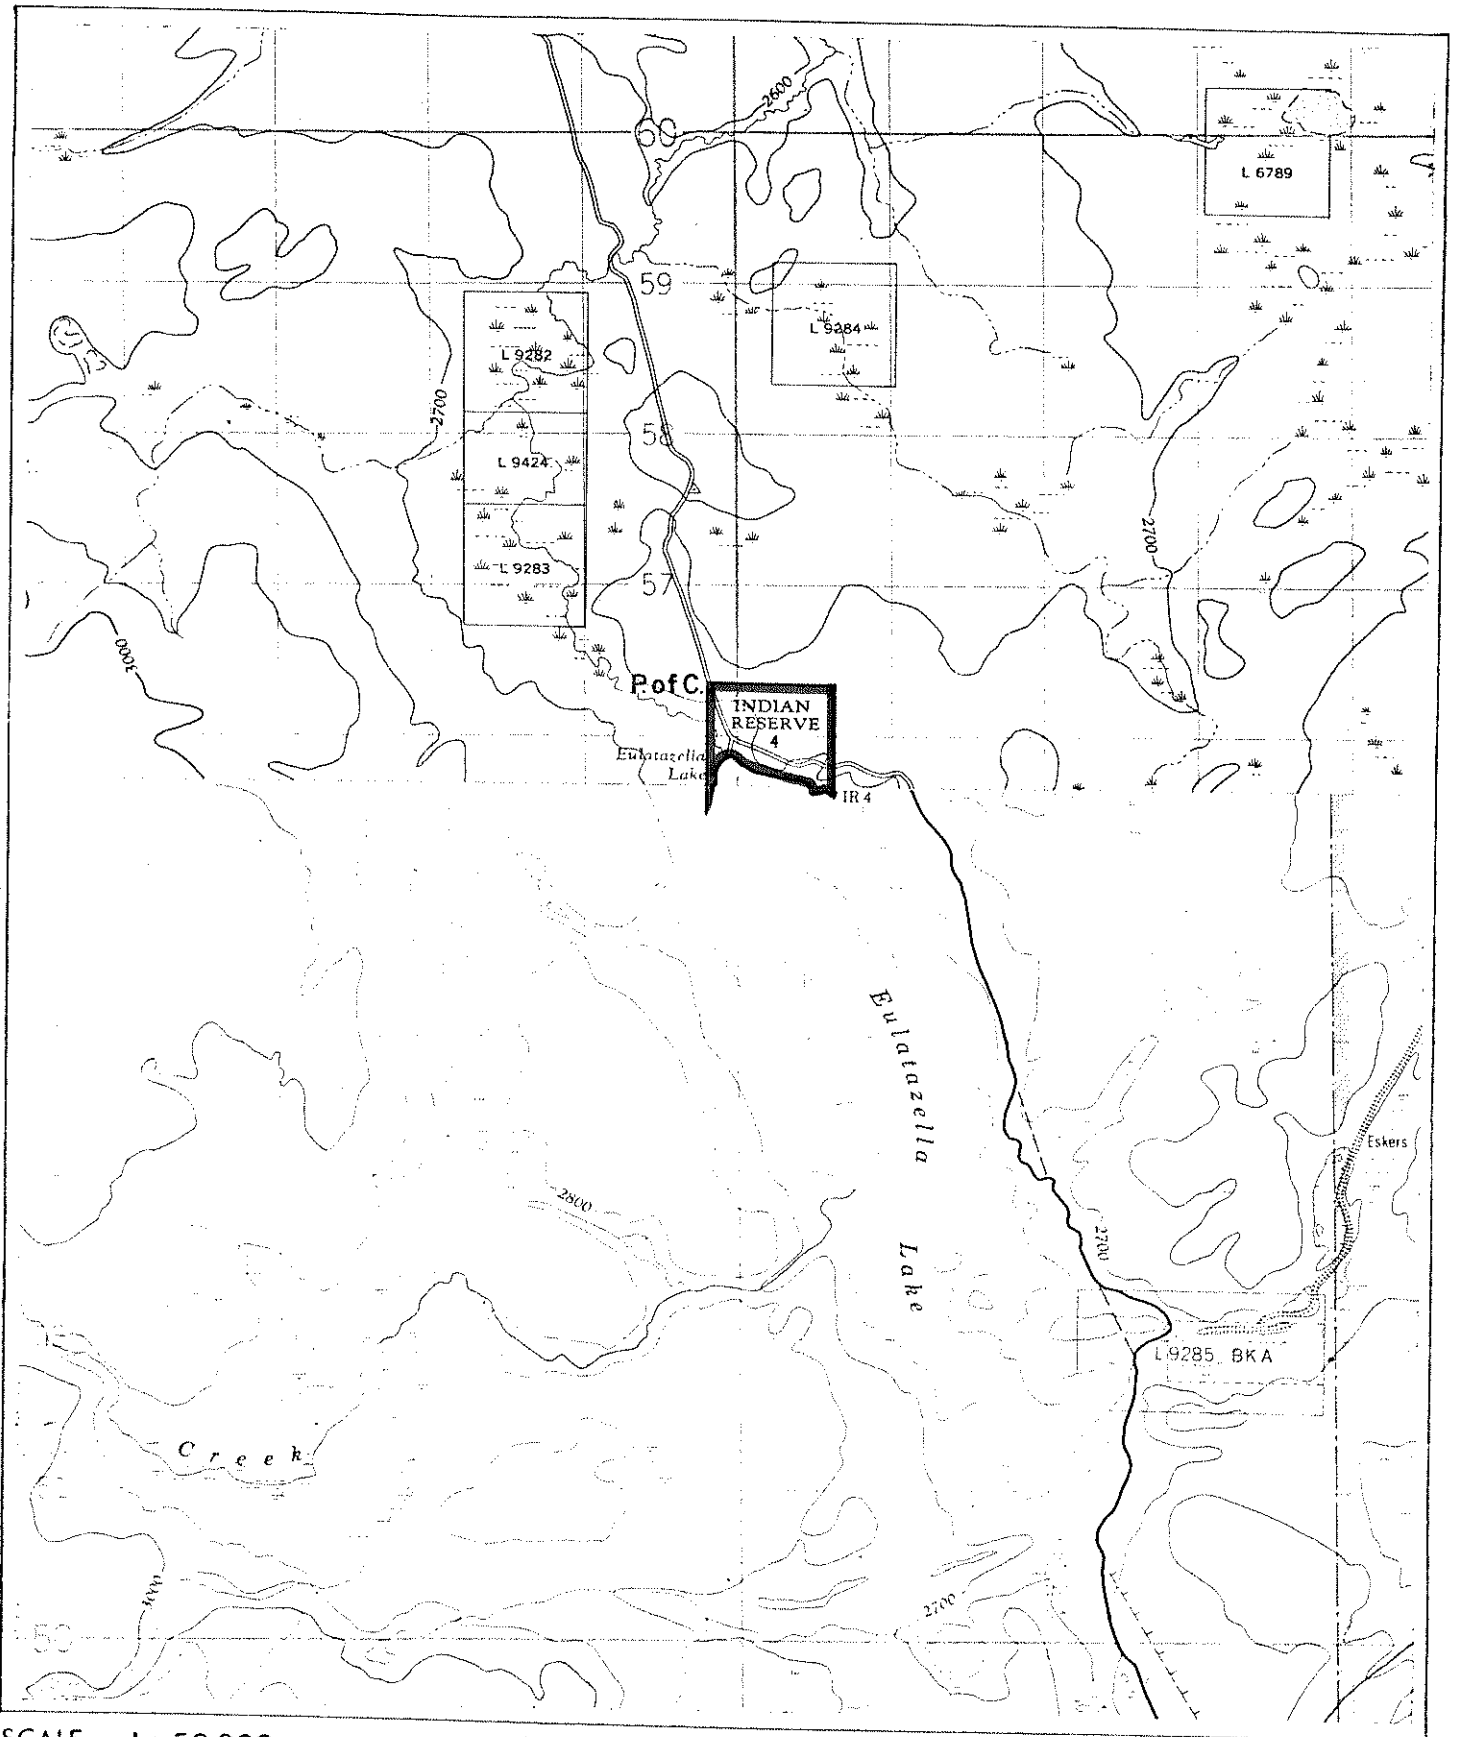

Province of British Columbia  
Ministry of Energy, Mines and Petroleum Resources  
MINERAL RESOURCES BRANCH-TITLES DIVISION

Umlisle I. R. No. 4 Cut-off Lands

SCALE- 1 : 50 000

CONTOUR INTERVAL- 100 ft.

MINING DIVISION CARIBOO	SKETCH PREPARED BY M. GALLARD
LAND DISTRICT CARIBOO	MINERAL TITLES DRAUGHTING, VICTORIA B.C.
MAP NO. 93G/12E , 93G/13E	DATE 80-10-01