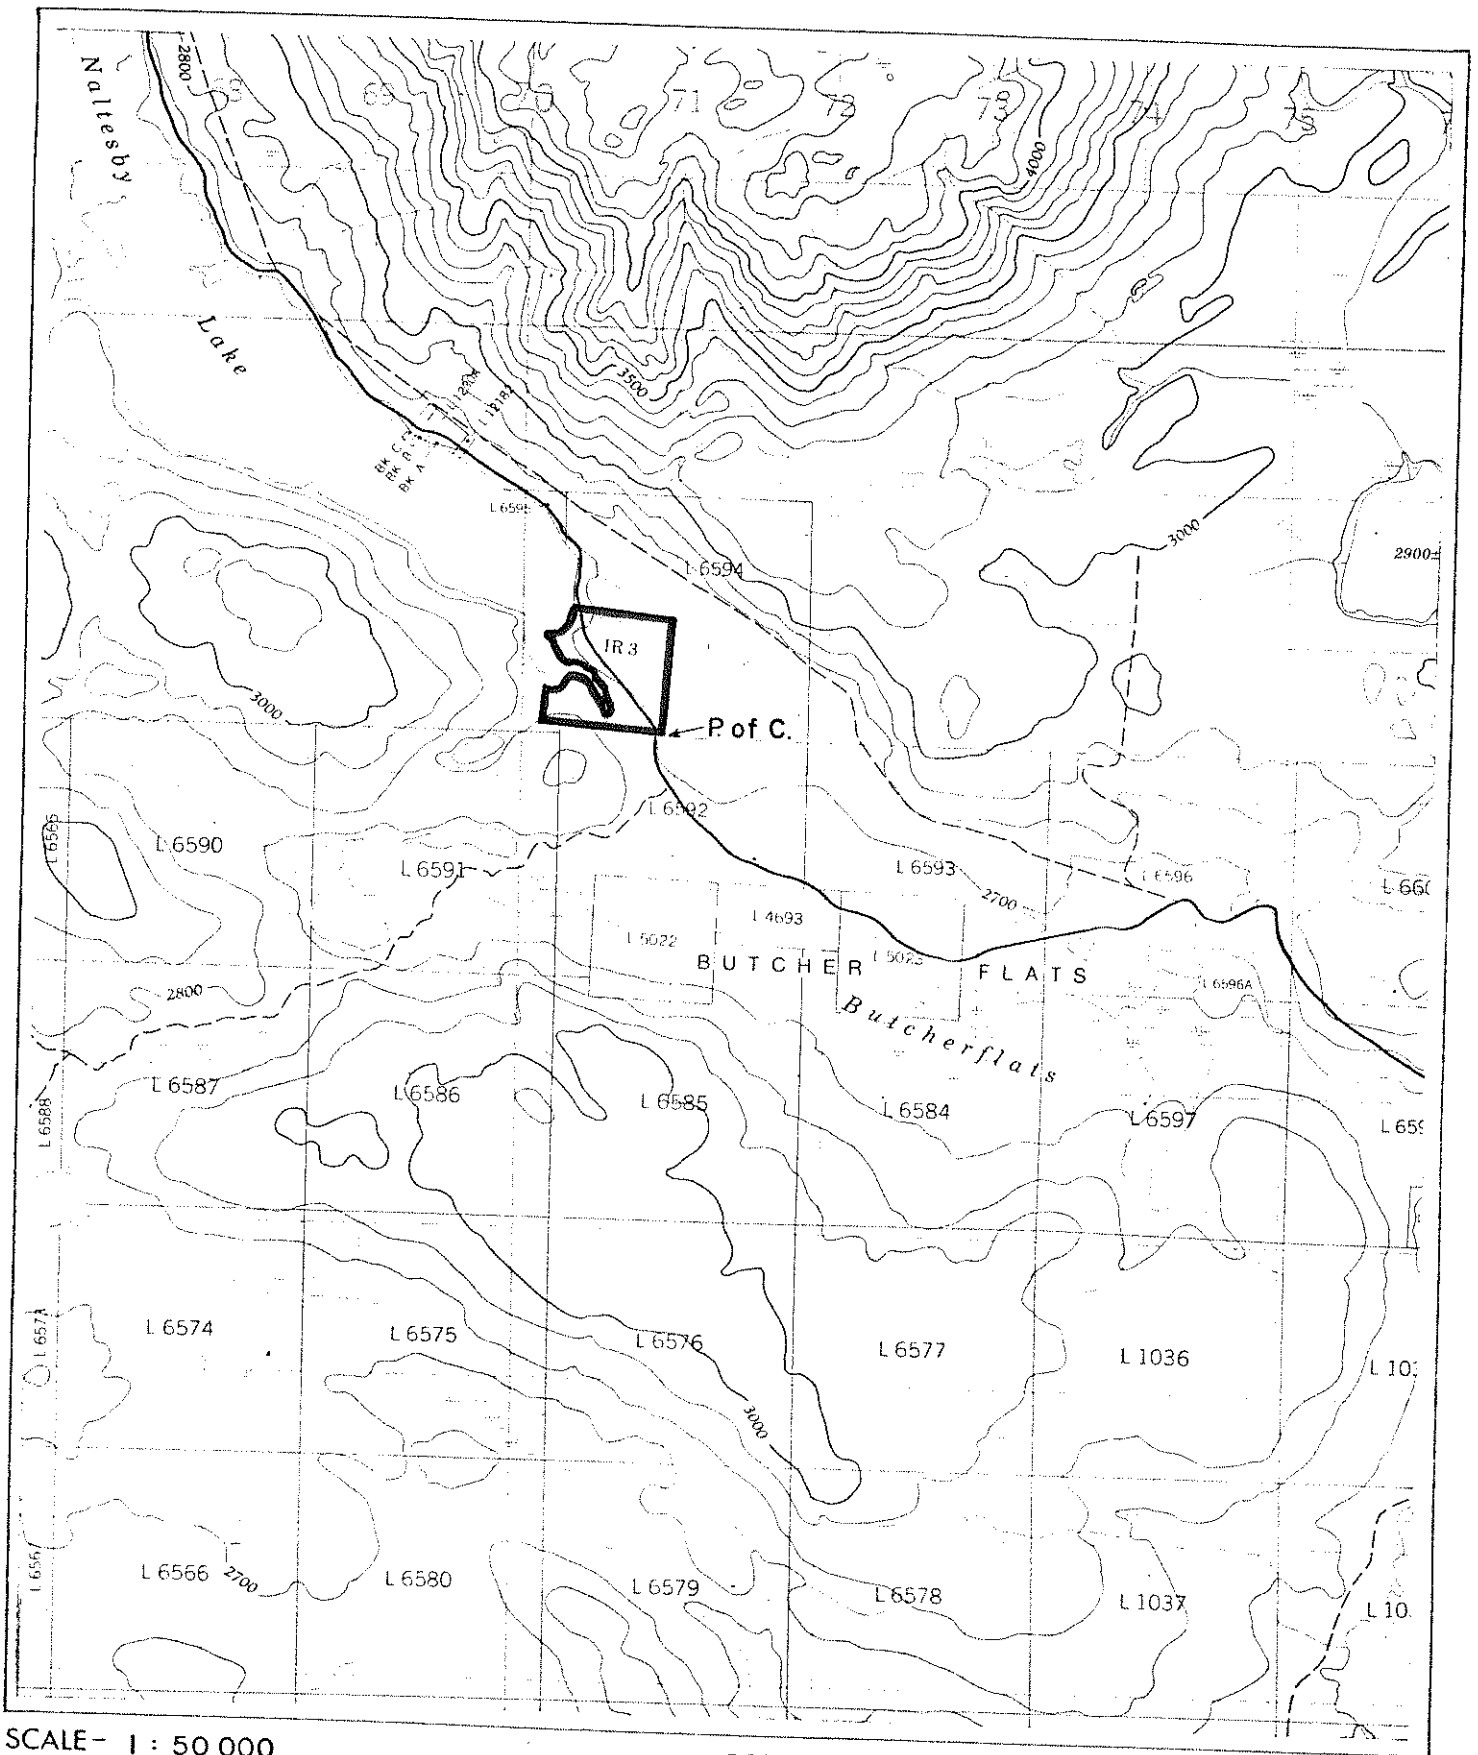

Province of British Columbia
Ministry of Energy, Mines and Petroleum Resources
MINERAL RESOURCES BRANCH-TITLES DIVISION

Ulkah I. R. No. 3 Cut-off Lands

SCALE - 1 : 50 000

CONTOUR INTERVAL - 100 ft.

MINING DIVISION CARIBOO	SKETCH PREPARED BY M. GALLARD
LAND DISTRICT CARIBOO	MINERAL TITLES DRAUGHTING, VICTORIA B.C.
MAP NO. 93 G/11W	DATE 80-10-01