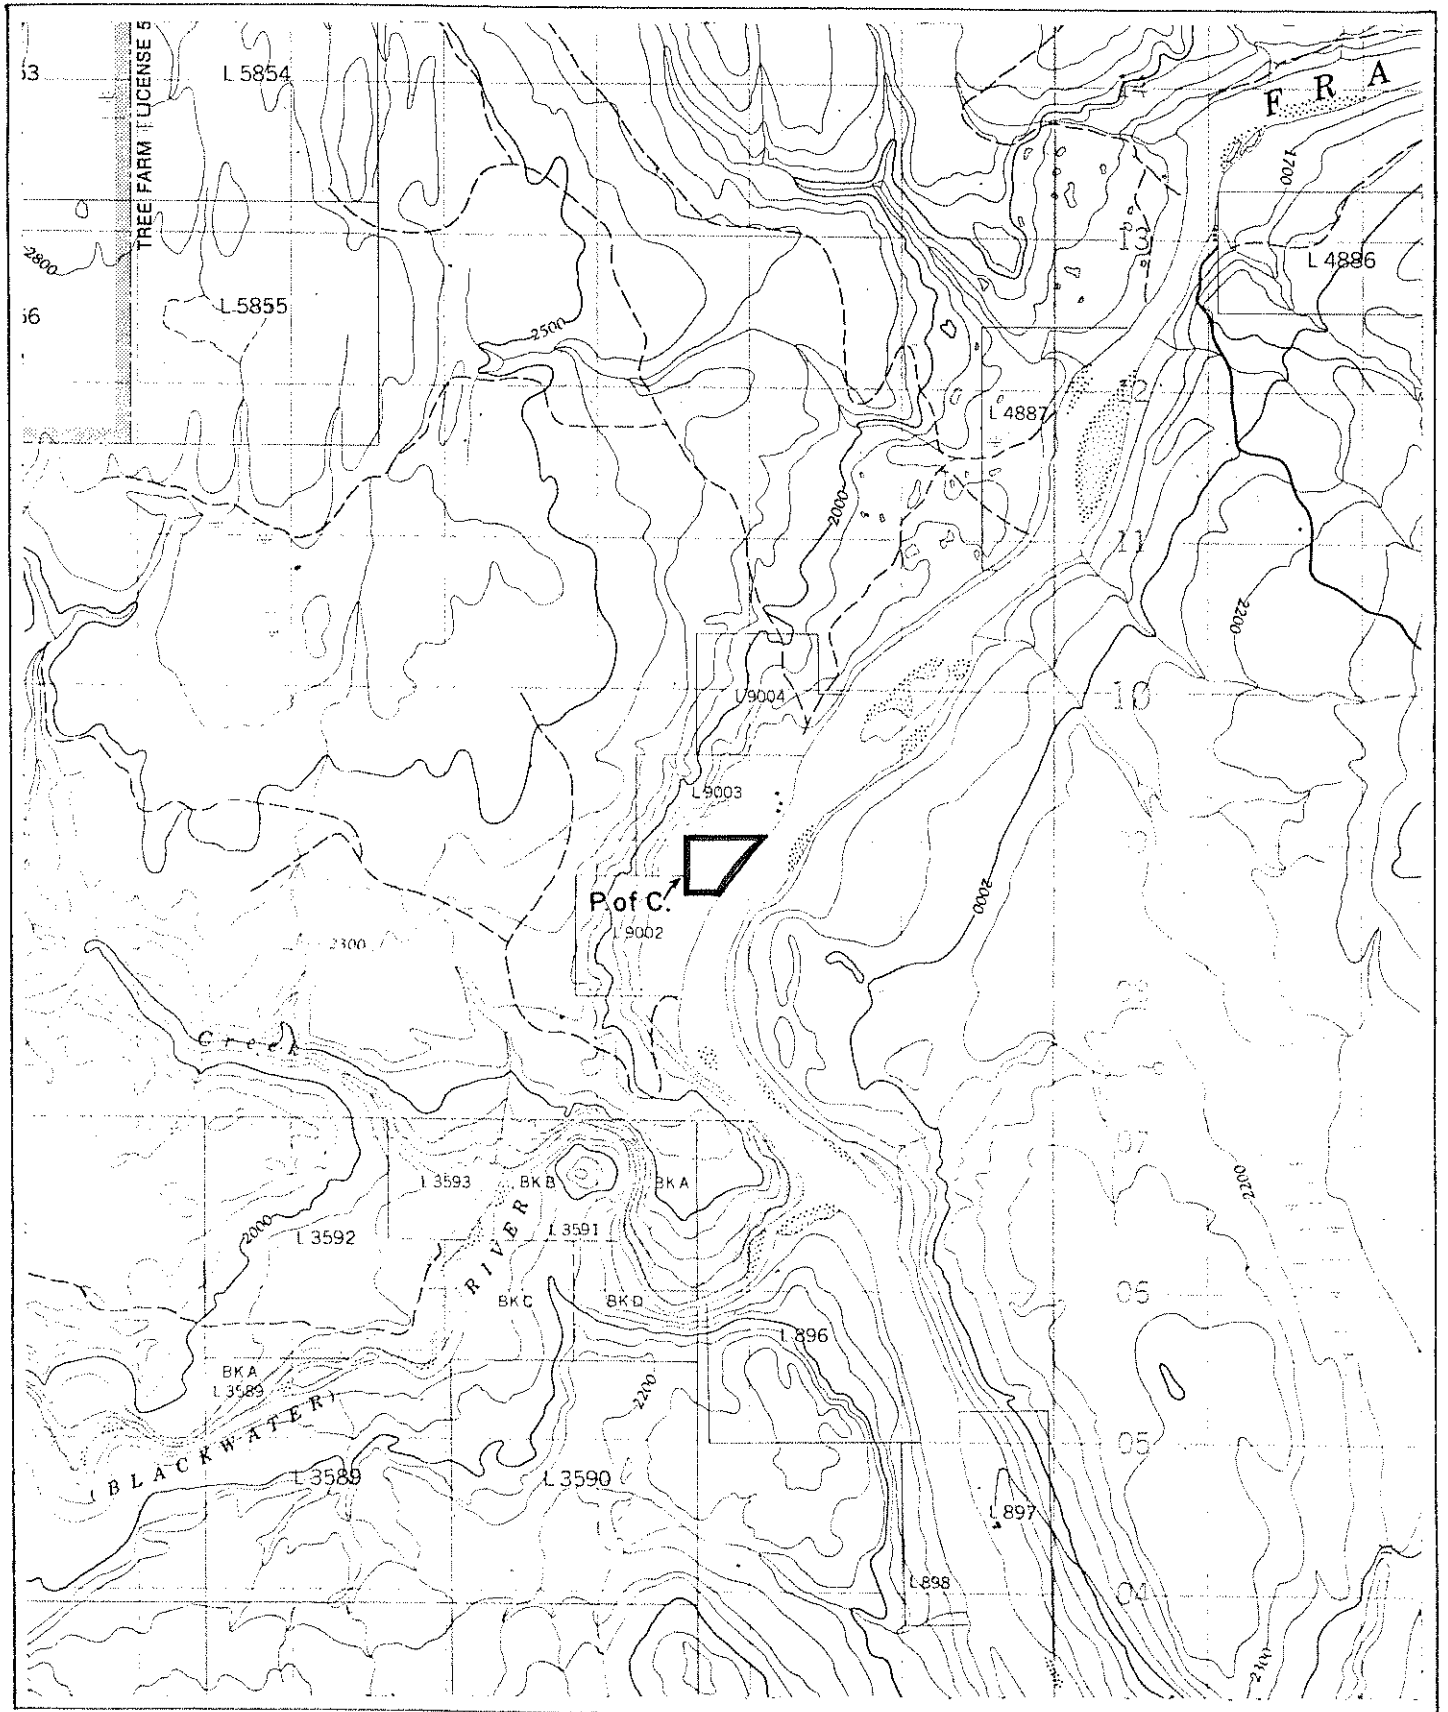

Province of British Columbia
Ministry of Energy, Mines and Petroleum Resources
MINERAL RESOURCES BRANCH-TITLES DIVISION

Blackwater I. R. No. 1 Cut-off Lands

SCALE- 1 : 50 000

CONTOUR INTERVAL- 100 Ft.

MINING DIVISION CARIBOO	SKETCH PREPARED BY M. G.
LAND DISTRICT CARIBOO	MINERAL TITLES DRAUGHTING, VICTORIA B.C.
MAP NO. 93 G/7 W	DATE 80-09-24