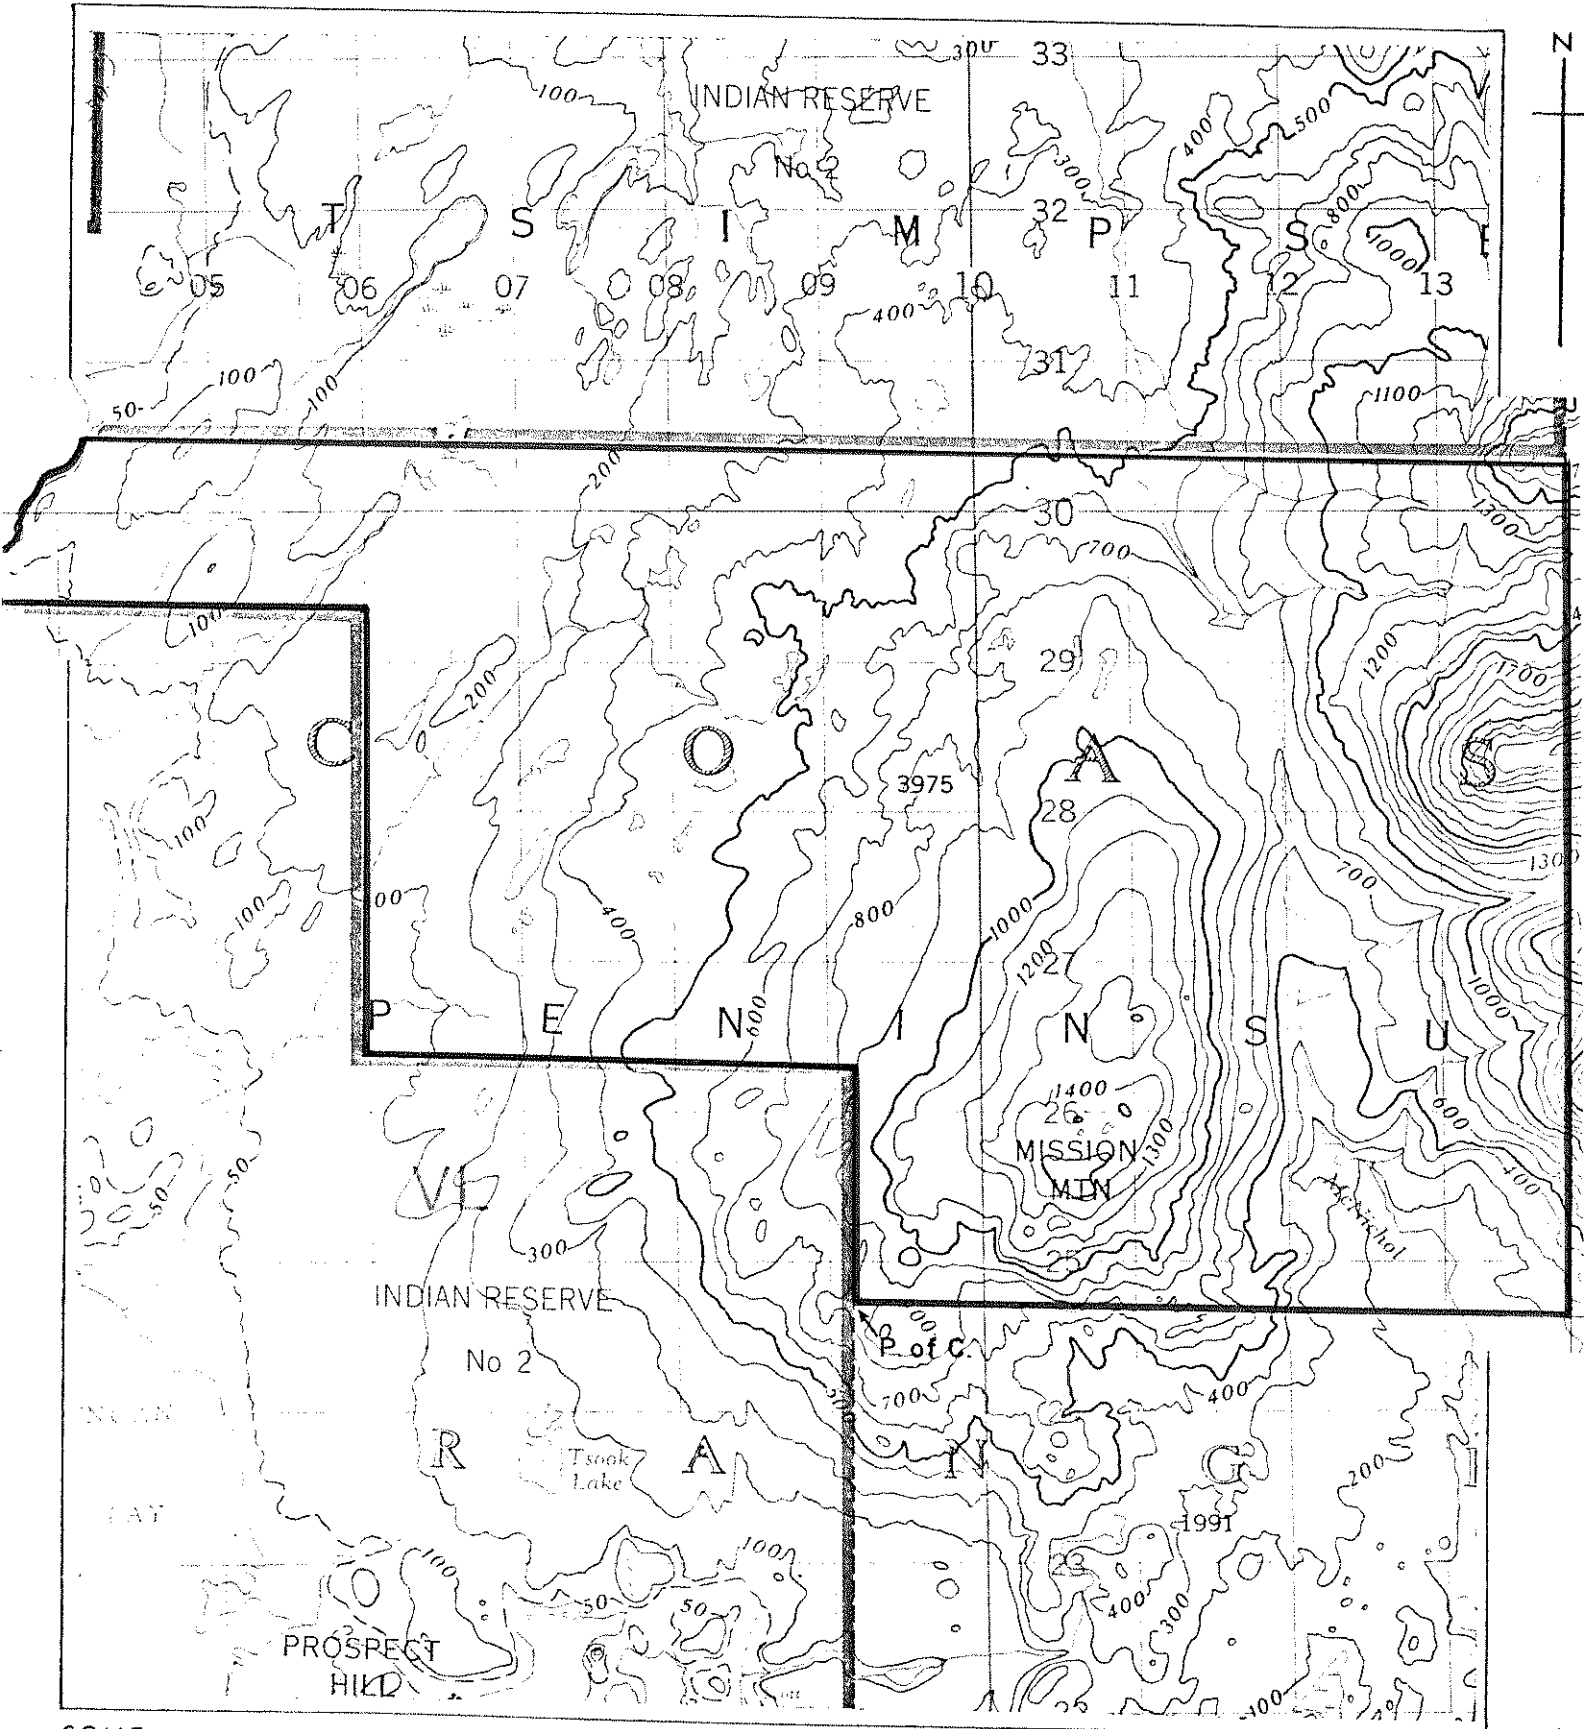

Province of British Columbia
Ministry of Energy, Mines and Petroleum Resources
MINERAL RESOURCES BRANCH-TITLES DIVISION

Tsimpsean I. R. No. 2 Cut-off Lands

SCALE - 1 : 50 000

CONTOUR INTERVAL - 100 Ft.

MINING DIVISION SKEENA	SKETCH PREPARED BY M. G.
LAND DISTRICT RANGE 5 COAST	MINERAL TITLES DRAUGHTING, VICTORIA B.C.
MAP NO. 103 J/8 W	DATE - 80-09-24