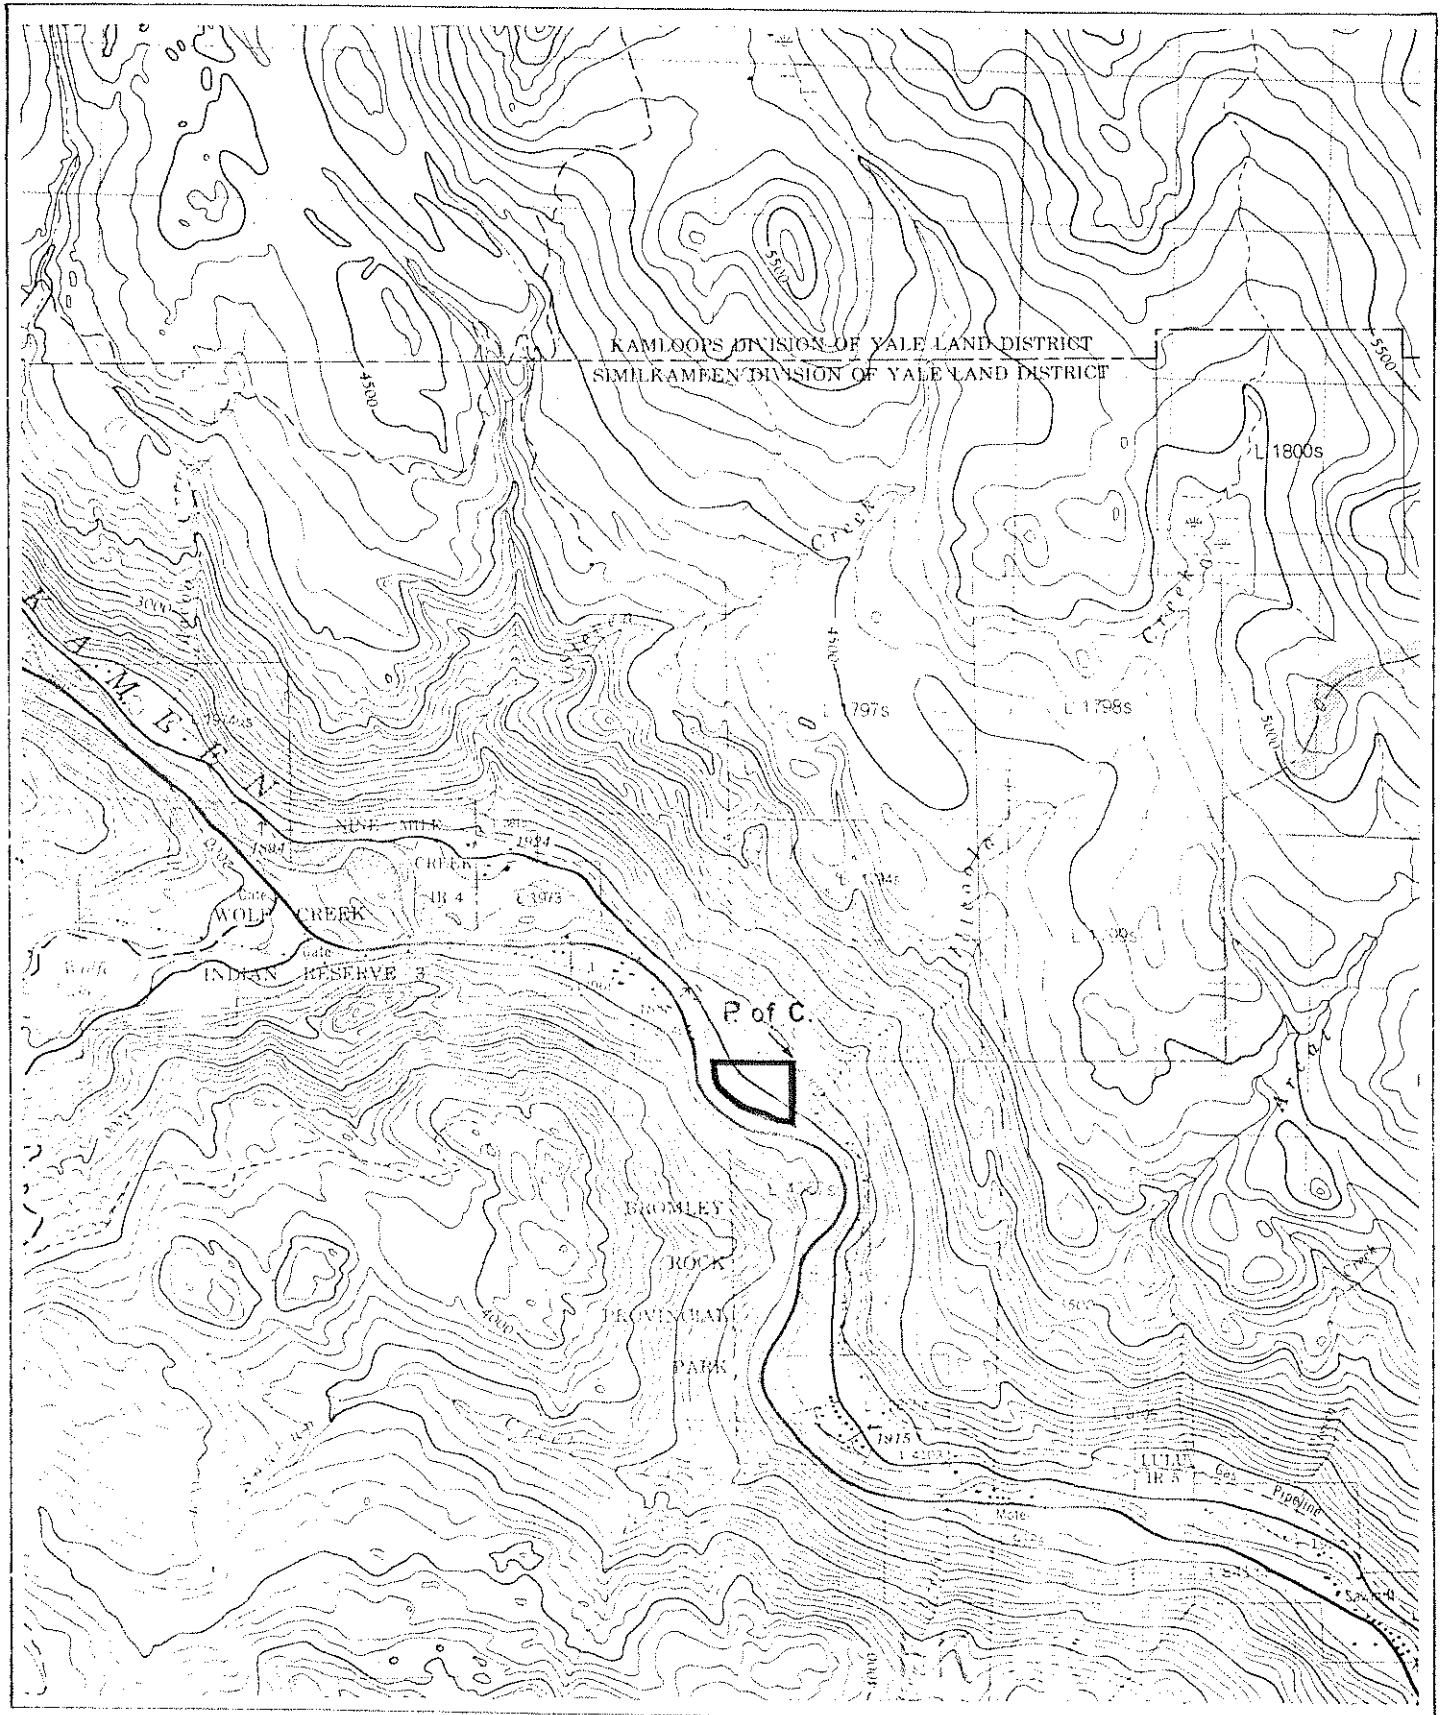

Province of British Columbia  
Ministry of Energy, Mines and Petroleum Resources  
MINERAL RESOURCES BRANCH-TITLES DIVISION

Iltcoola I. R. No. 7 Cut-off Lands

SCALE- 1 : 50 000

CONTOUR INTERVAL- 100 Ft.

MINING DIVISION SIMILKAMEEN	SKETCH PREPARED BY M. G.
LAND DISTRICT SIMILKAMEEN DIV., YALE	MINERAL TITLES DRAUGHTING, VICTORIA B.C.
MAP NO. 92 H/8 W	DATE 80-09-24