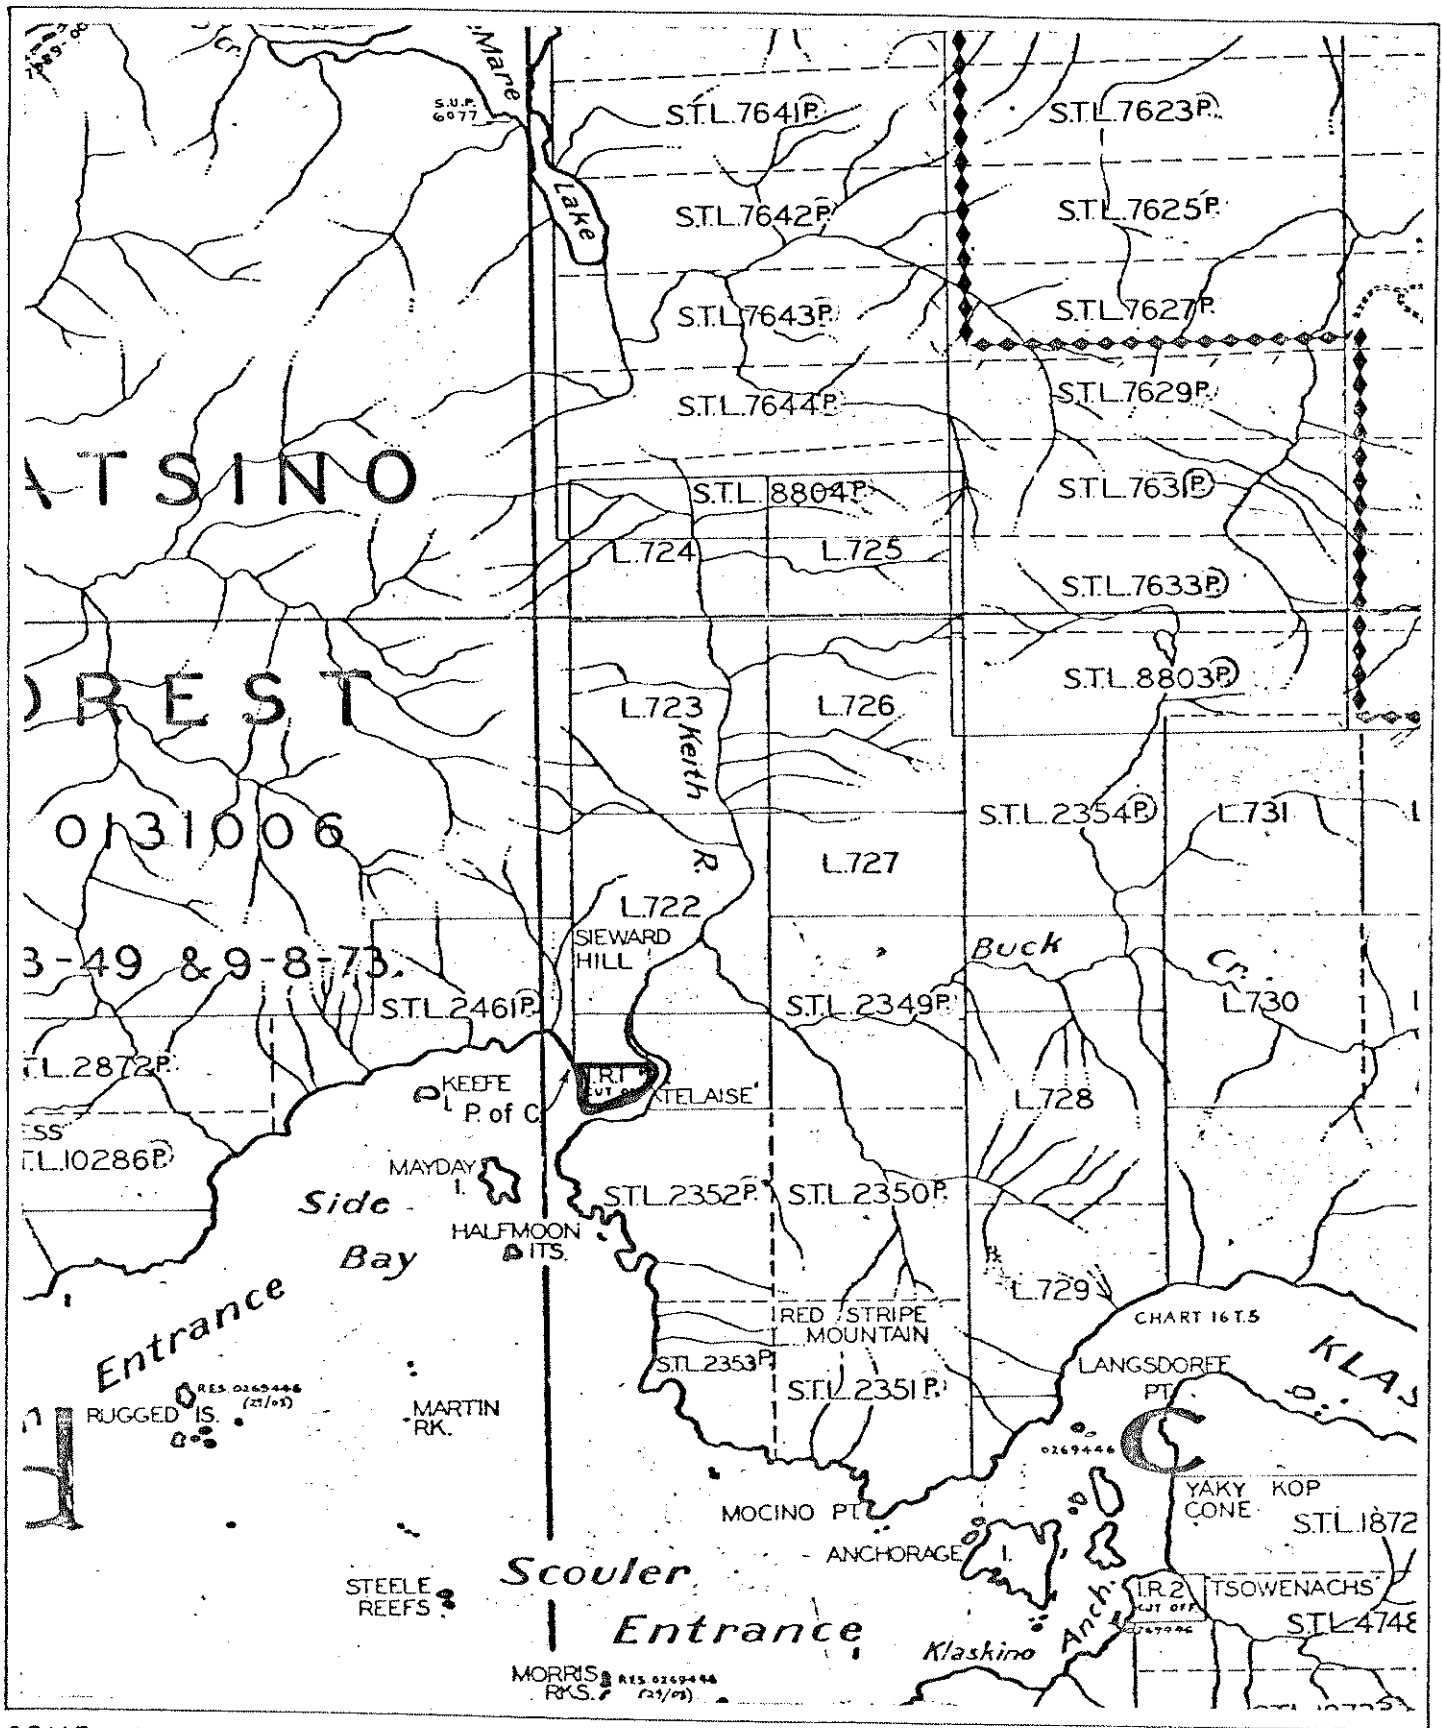

Province of British Columbia
Ministry of Energy, Mines and Petroleum Resources
MINERAL RESOURCES BRANCH-TITLES DIVISION

Telaide I. R. No. 1 Cut-off Lands

SCALE- 1 : 63 360

CONTOUR INTERVAL-

MINING DIVISION NANAIMO	SKETCH PREPARED BY M. G.
LAND DISTRICT RUPERT	MINERAL TITLES DRAUGHTING, VICTORIA B.C.
MAP NO. 92 L/5 W	DATE 80-09-23