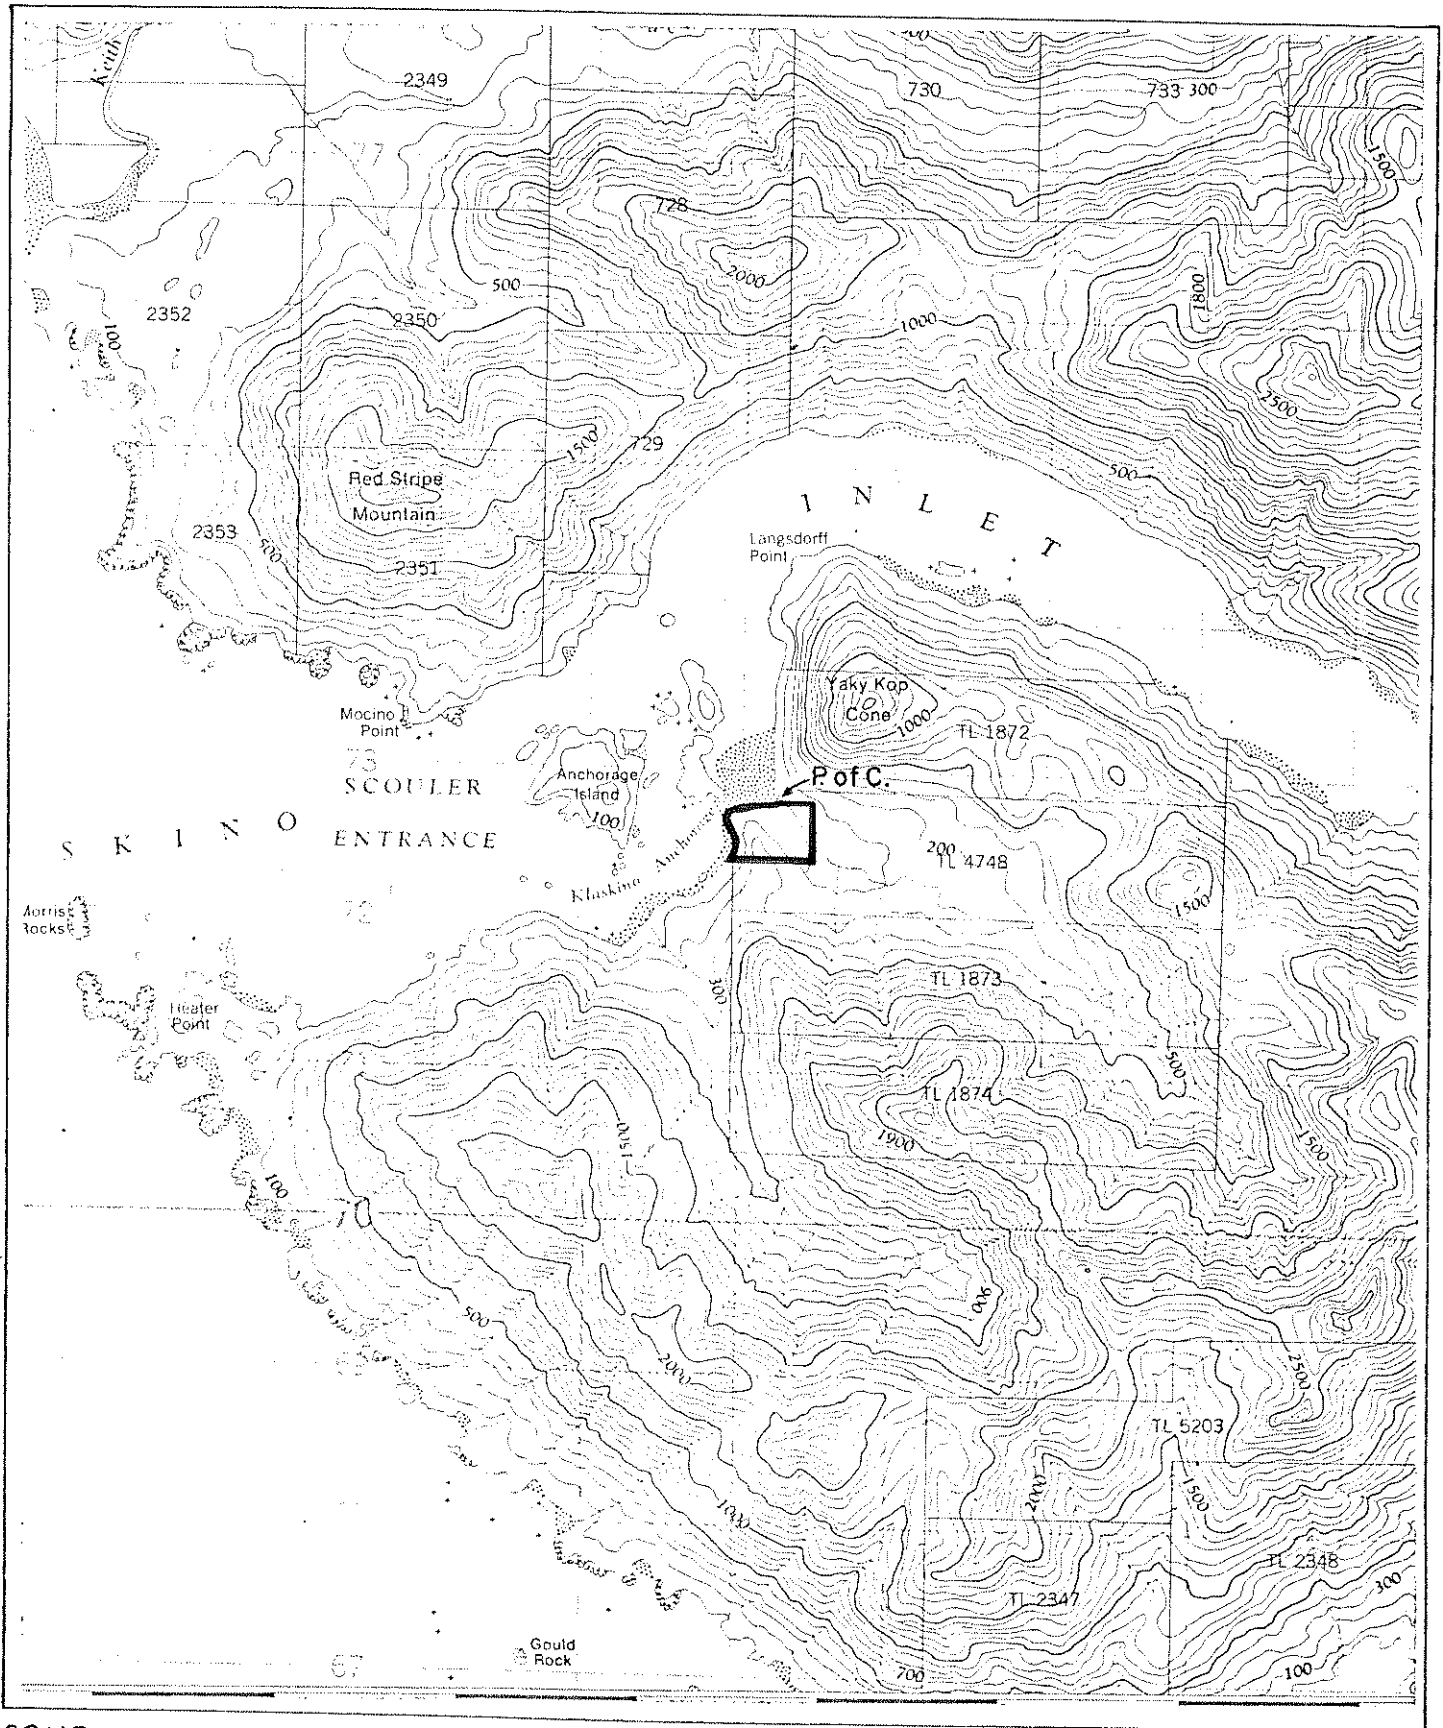

Province of British Columbia
Ministry of Energy, Mines and Petroleum Resources
MINERAL RESOURCES BRANCH-TITLES DIVISION

Tsowenachs I. R. No. 2 Cut-off Lands

SCALE- 1 : 50 000

CONTOUR INTERVAL- 100 Ft.

MINING DIVISION NANAIMO	SKETCH PREPARED BY M.G.
LAND DISTRICT RUPERT	MINERAL TITLES DRAUGHTING, VICTORIA B.C.
MAP NO. 92 L/5 W	DATE · 80·09·24