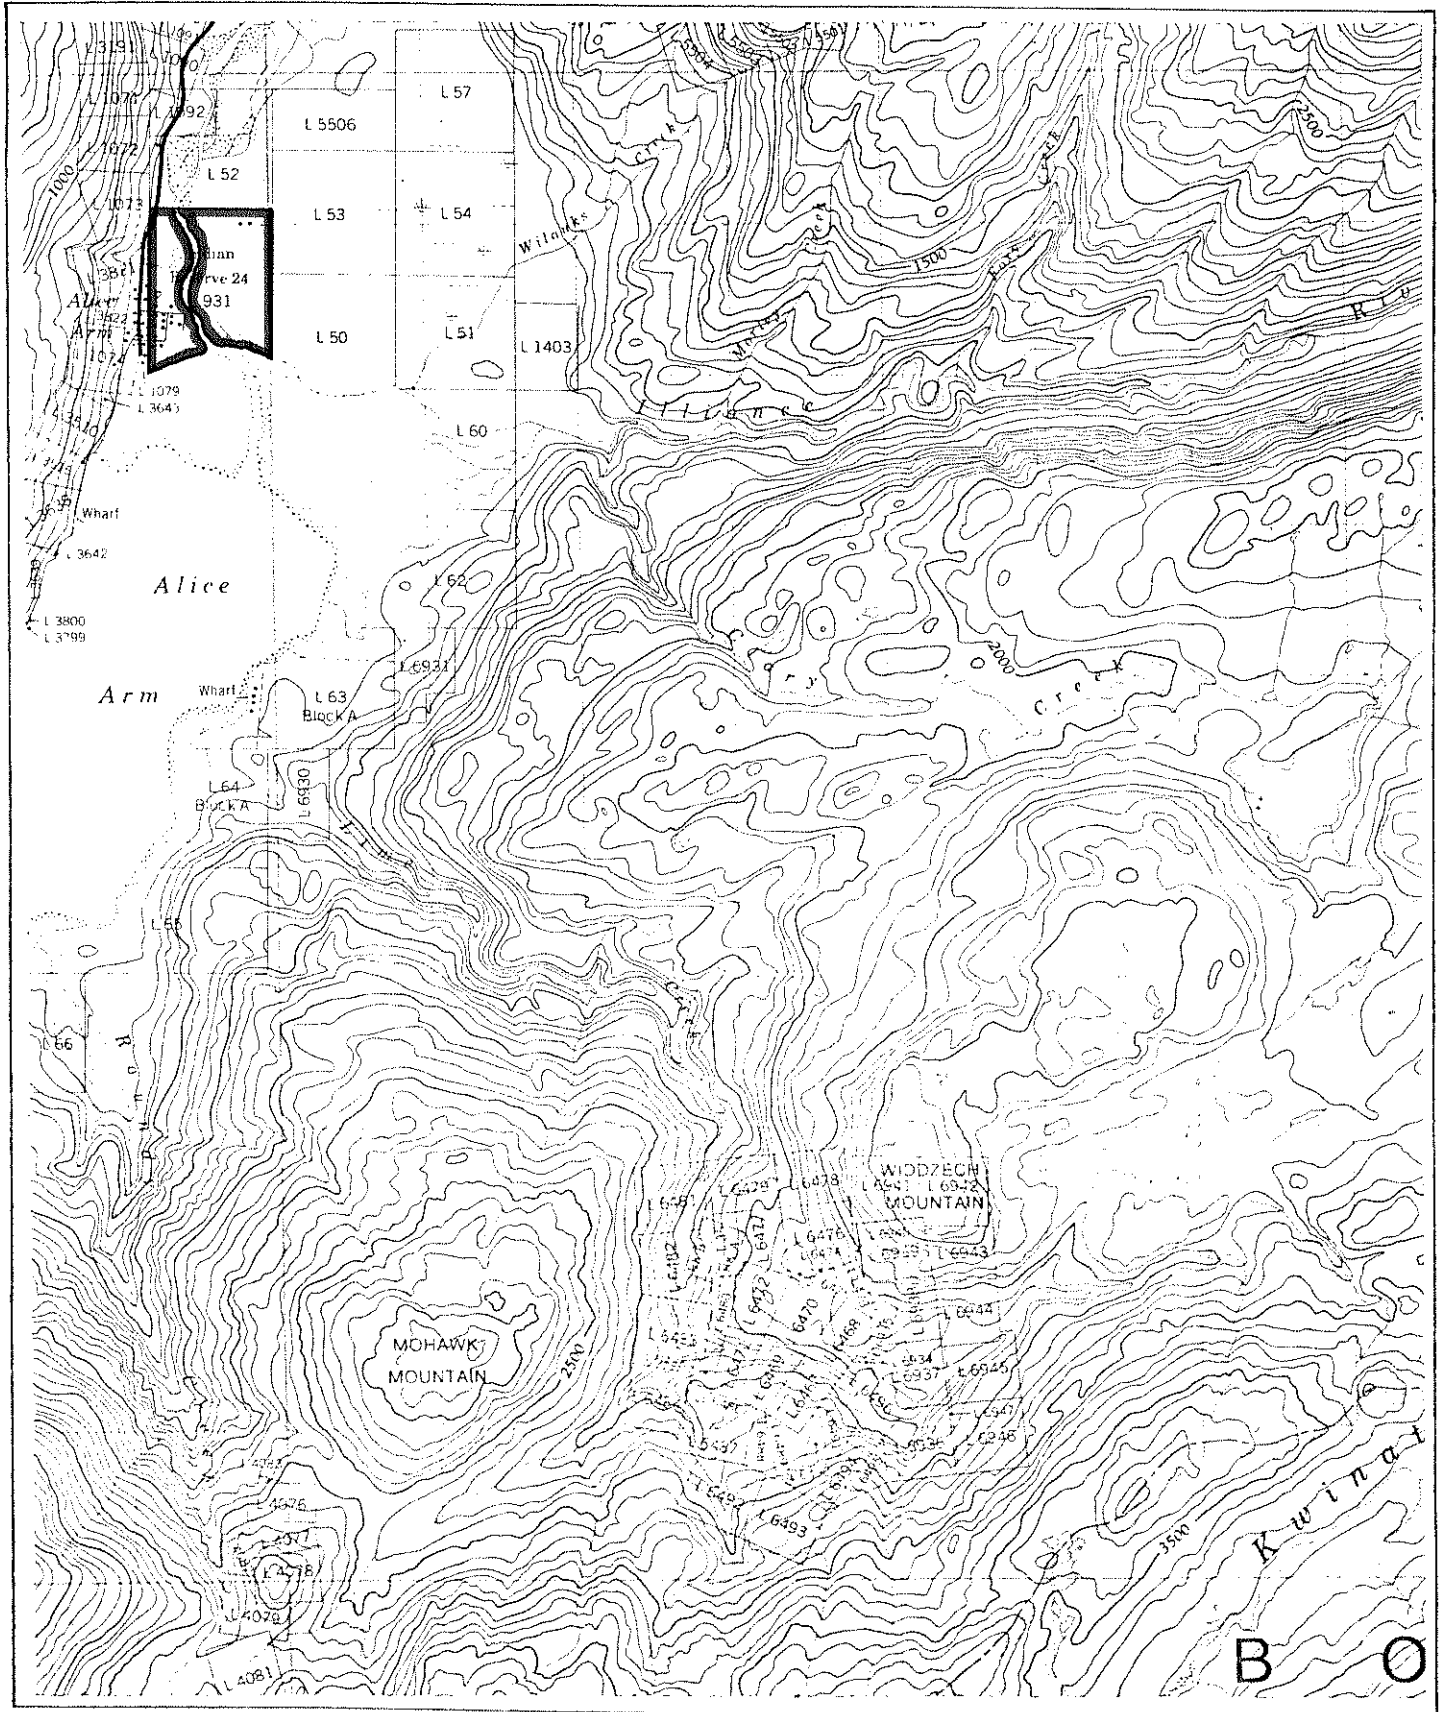

Province of British Columbia
Ministry of Energy, Mines and Petroleum Resources
MINERAL RESOURCES BRANCH-TITLES DIVISION

Gitzault I. R. No. 24 Cut-off Lands

SCALE- 1: 50 000

CONTOUR INTERVAL- 100 Ft.

MINING DIVISION SKEENA	SKETCH PREPARED BY M. G.
LAND DISTRICT CASSIAR	MINERAL TITLES DRAUGHTING, VICTORIA B.C.
MAP NO. 103 P/6 W	DATE 80-09-23