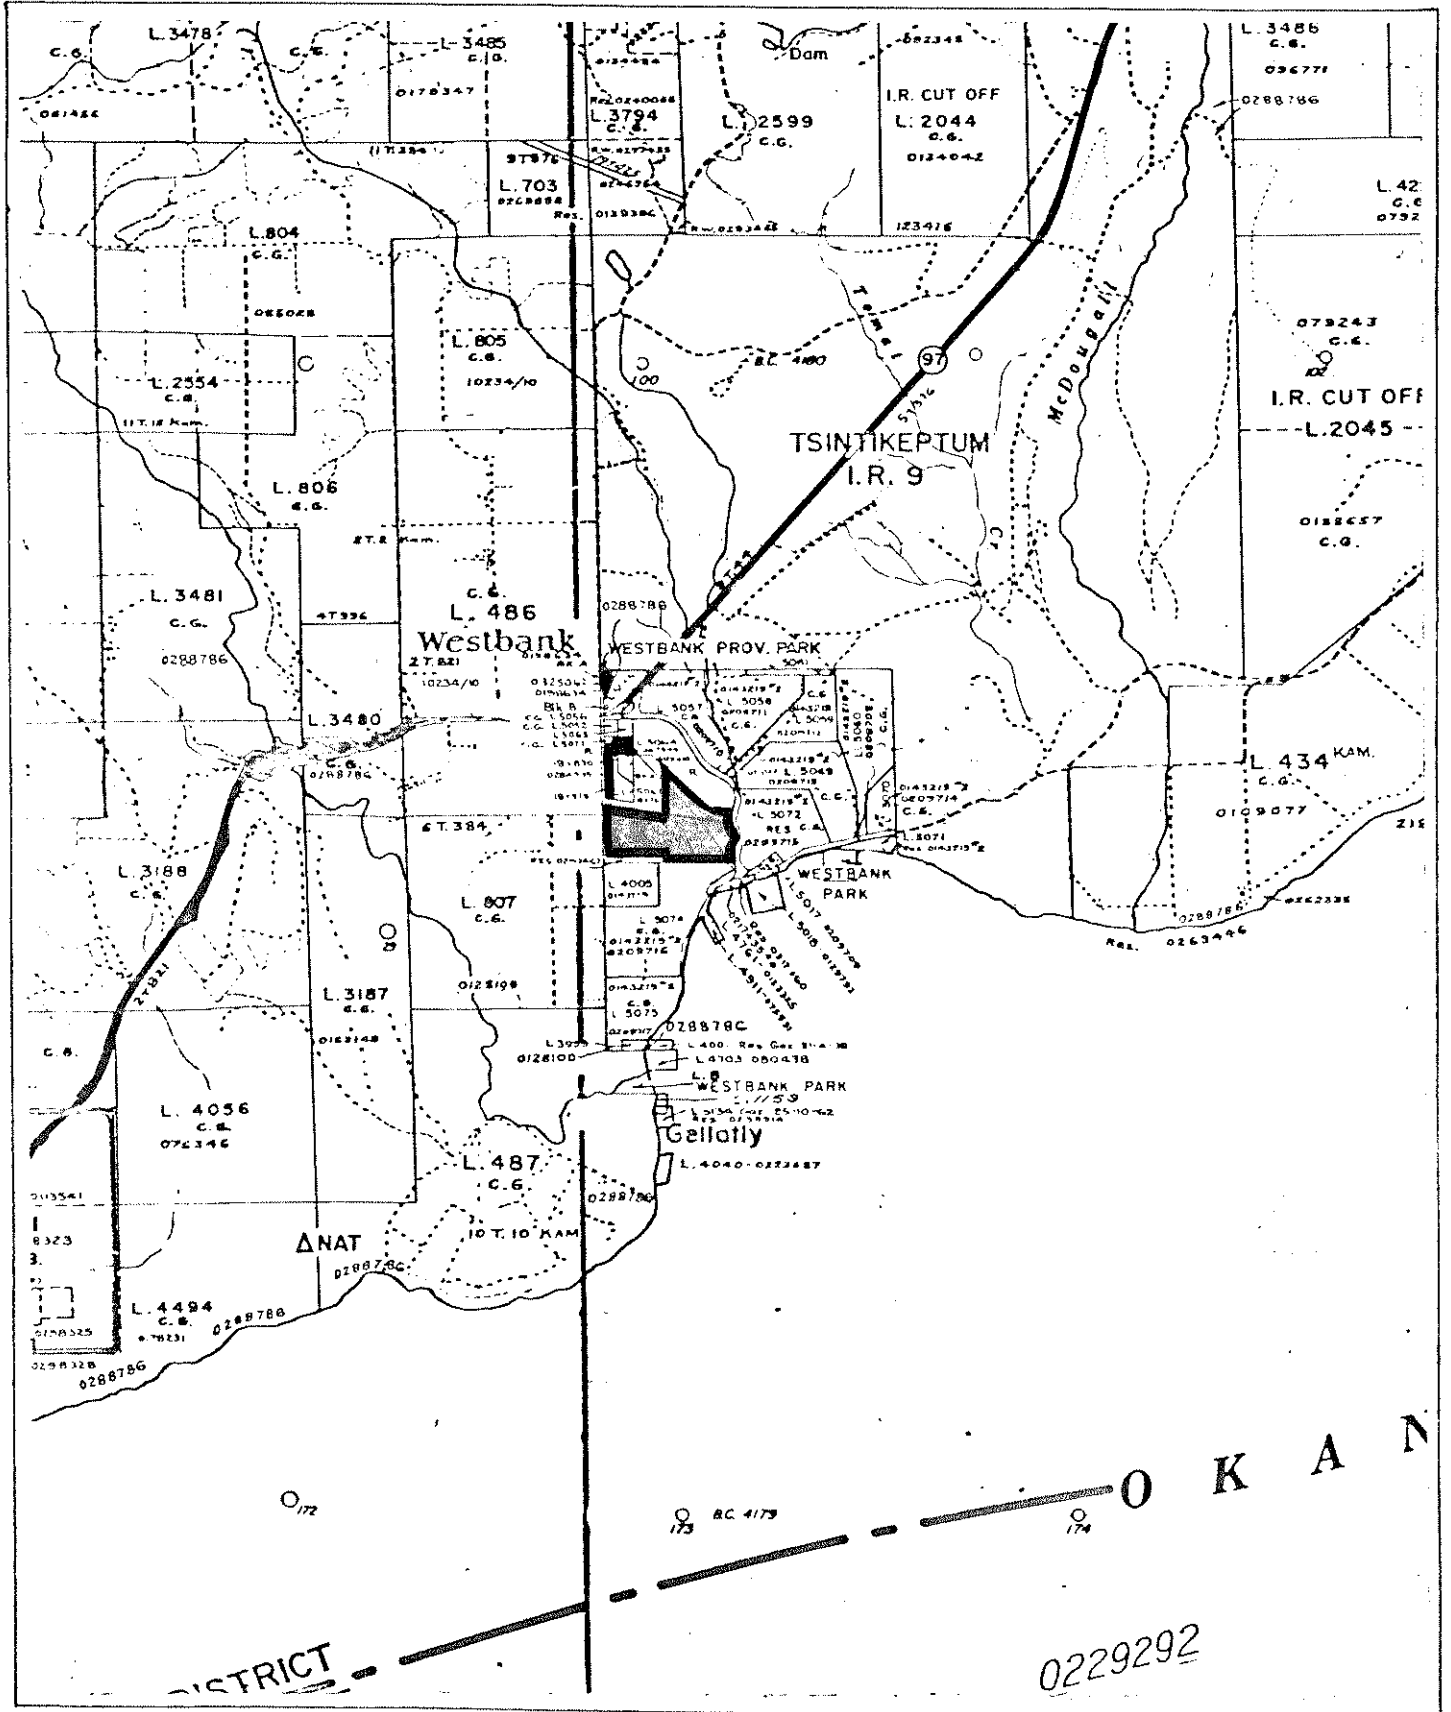

Province of British Columbia  
Ministry of Energy, Mines and Petroleum Resources  
MINERAL RESOURCES BRANCH-TITLES DIVISION

Tsintikeptum I. R. No. 9 Cut-off Lands

SCALE- 1 : 31 680

CONTOUR INTERVAL-

MINING DIVISION VERNON	SKETCH PREPARED BY M. GALLARD
LAND DISTRICT O. D. Y. D.	MINERAL TITLES DRAUGHTING, VICTORIA B.C.
MAP NO. 82 E/13 E	DATE • 80 • 10 • 22