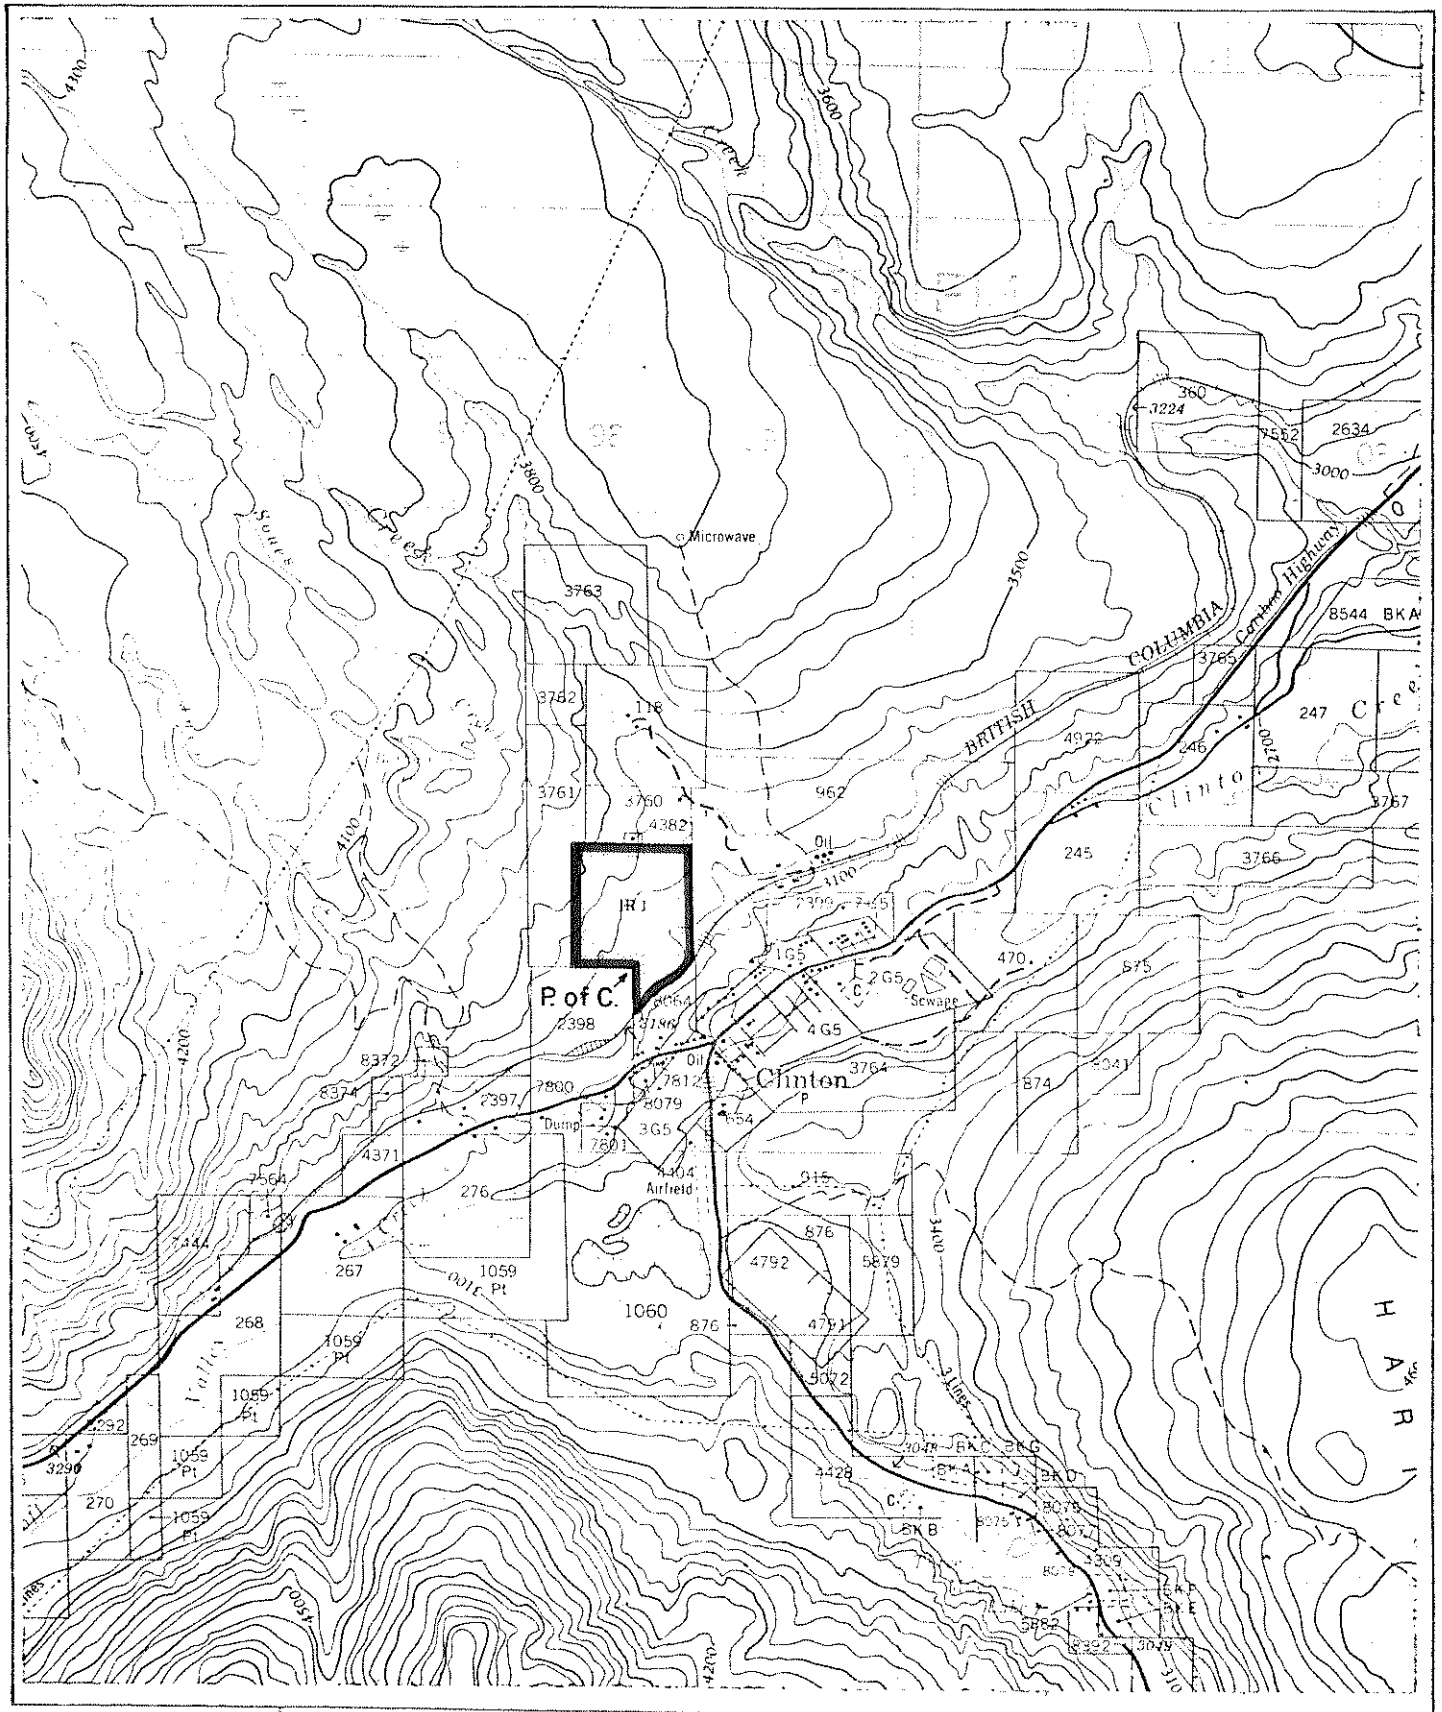

Province of British Columbia
Ministry of Energy, Mines and Petroleum Resources
MINERAL RESOURCES BRANCH-TITLES DIVISION

Clinton I. R. No. 1 Cut-off Lands

SCALE- 1: 50 000

CONTOUR INTERVAL- 100 Ft.

MINING DIVISION CLINTON	SKETCH PREPARED BY M.G.
LAND DISTRICT LILLOOET	MINERAL TITLES DRAUGHTING, VICTORIA B.C.
MAP NO. 92 P/4 E	DATE • 80 • 09 • 22