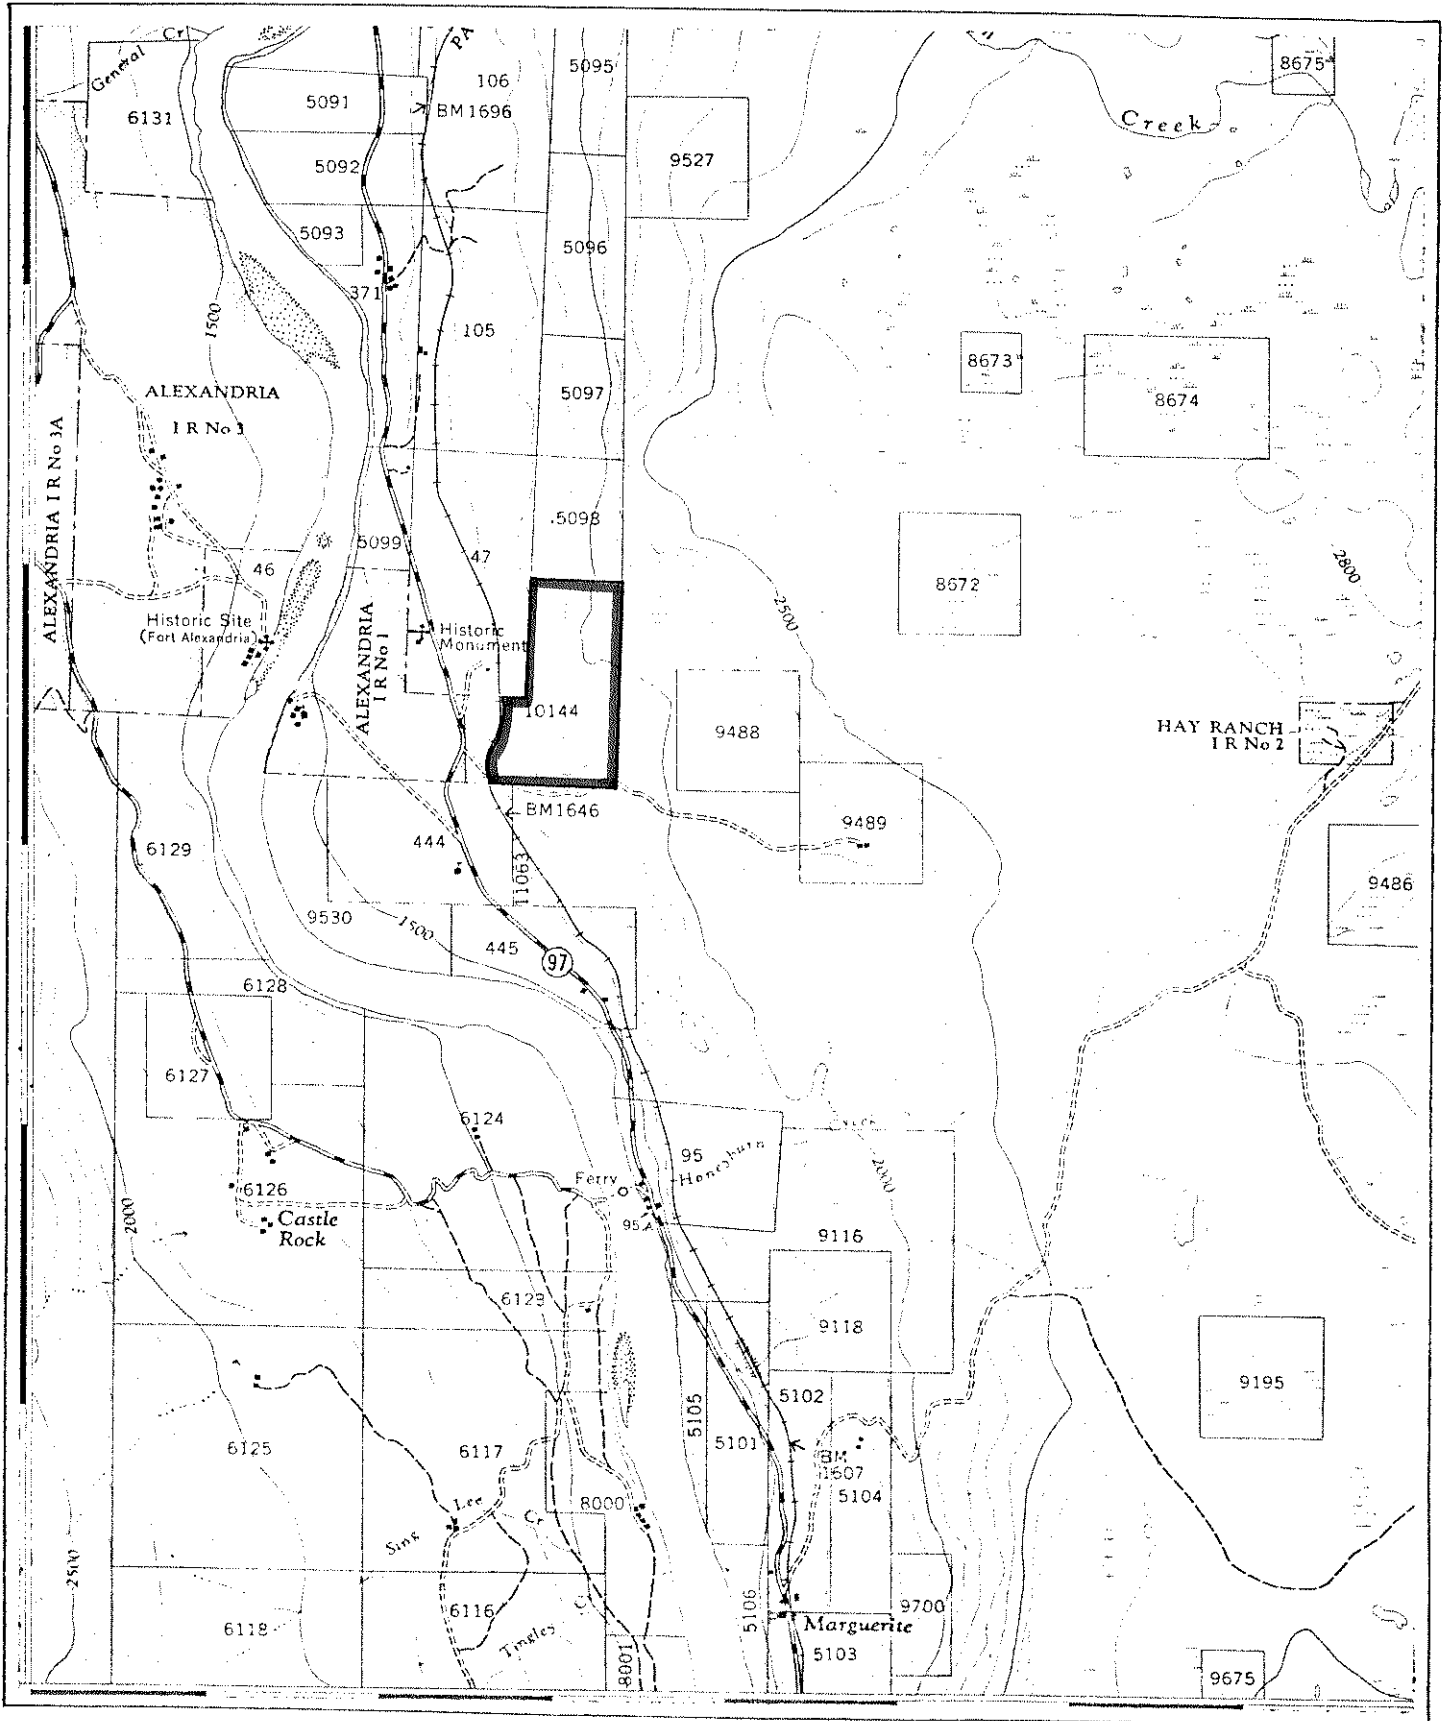

Province of British Columbia
Ministry of Energy, Mines and Petroleum Resources
MINERAL RESOURCES BRANCH-TITLES DIVISION

Alexandria I. R. No. 1 Cut-off Lands

SCALE- 1 : 50 000

CONTOUR INTERVAL- 100 Ft.

MINING DIVISION	CARIBOO	SKETCH PREPARED BY	M. G.
LAND DISTRICT	CARIBOO	MINERAL TITLES DRAUGHTING,	VICTORIA B.C.
MAP NO.	93 B/9 W	DATE	80-09-22