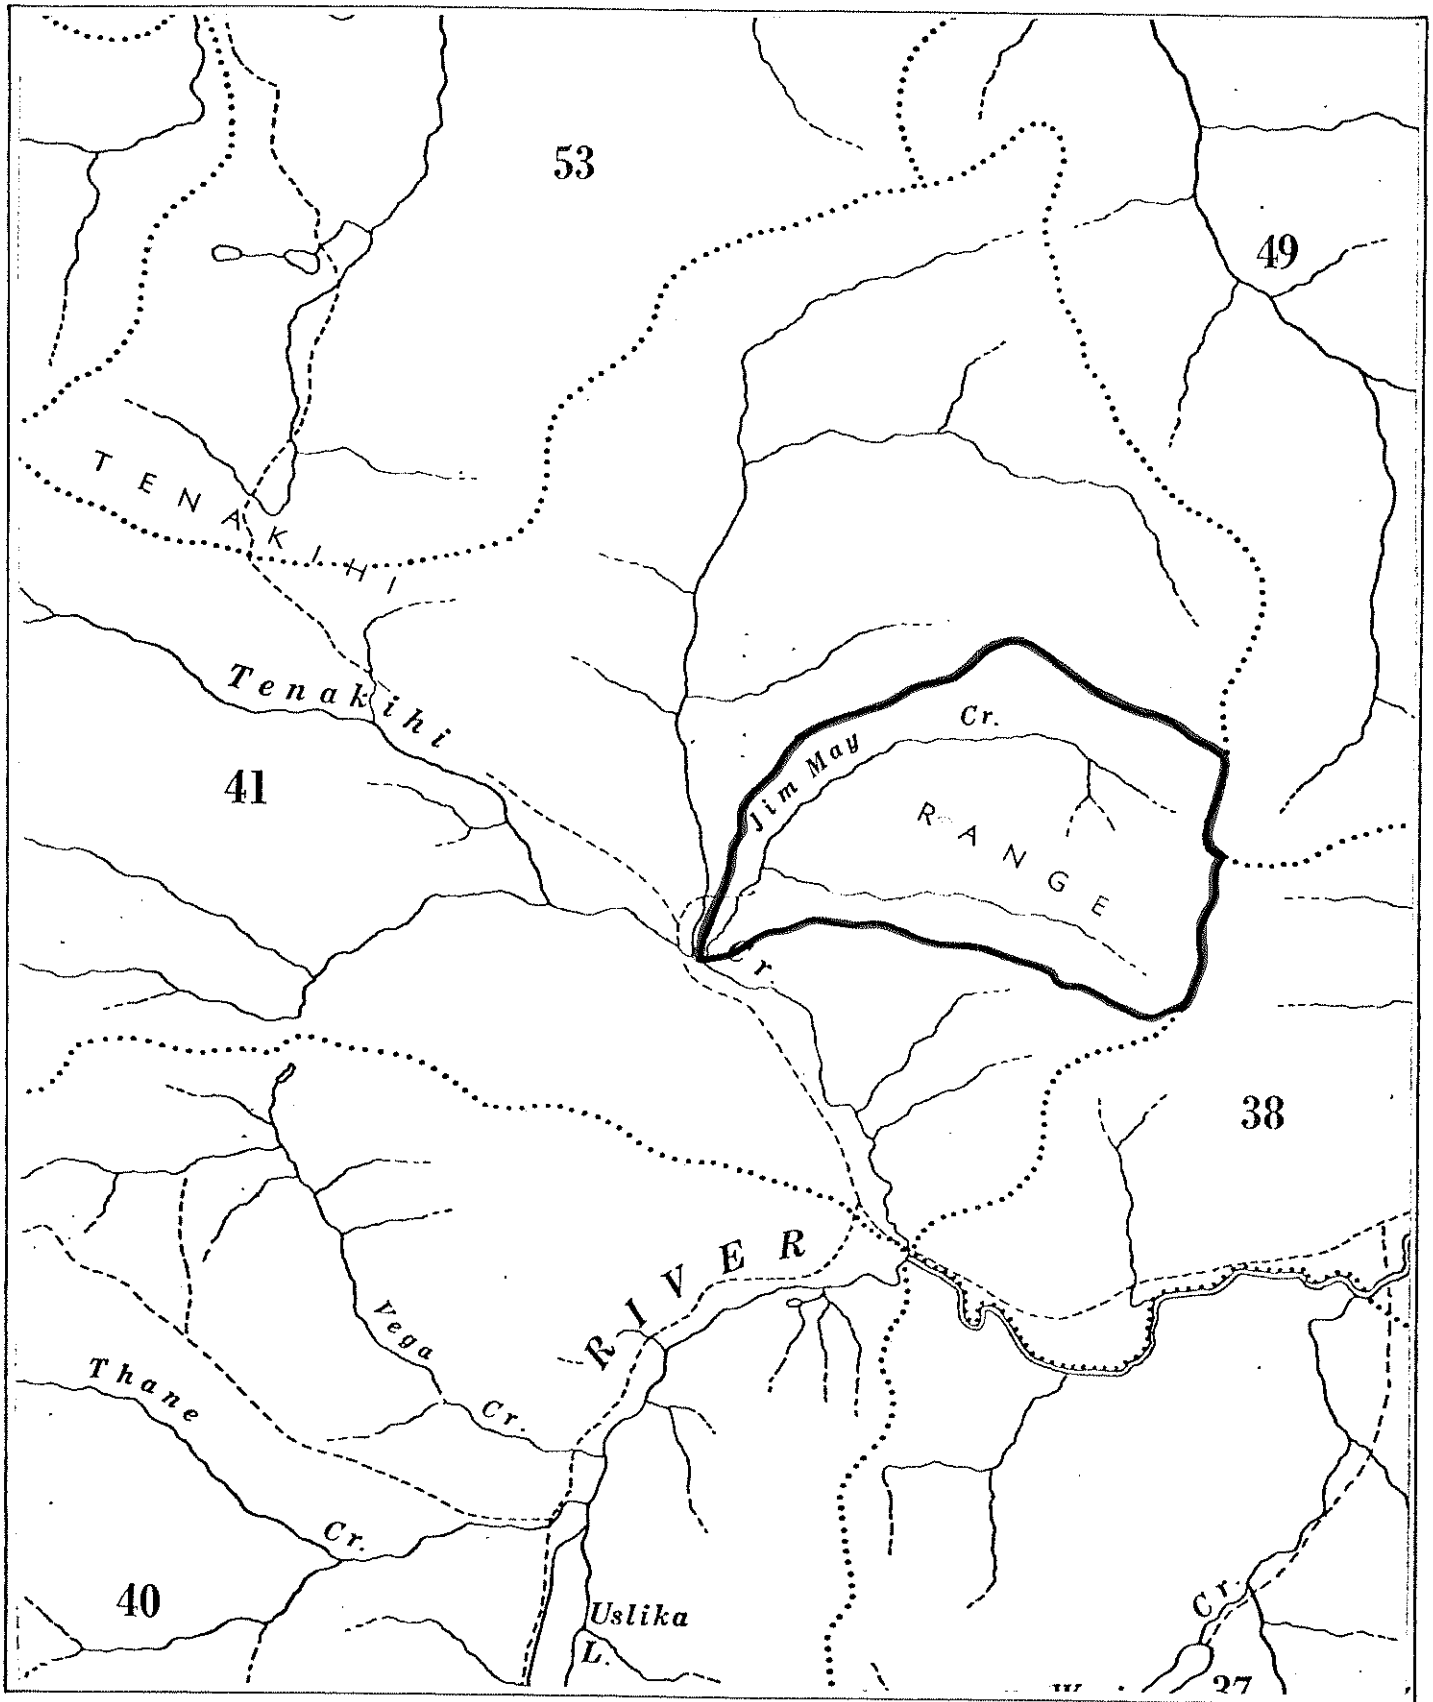

Province of British Columbia
Ministry of Energy, Mines and Petroleum Resources
MINERAL RESOURCES BRANCH-TITLES DIVISION

JIM MAY CR. DESIGNATED PLACER AREA

SCALE- 1: 126 720

MINING DIVISION OMINECA	SKETCH PREPARED BY R. LAYFIELD
LAND DISTRICT CASSIAR	MINERAL TITLES DRAUGHTING, VICTORIA B.C.
MAP NO. 94C/3E	DATE 80-01-07