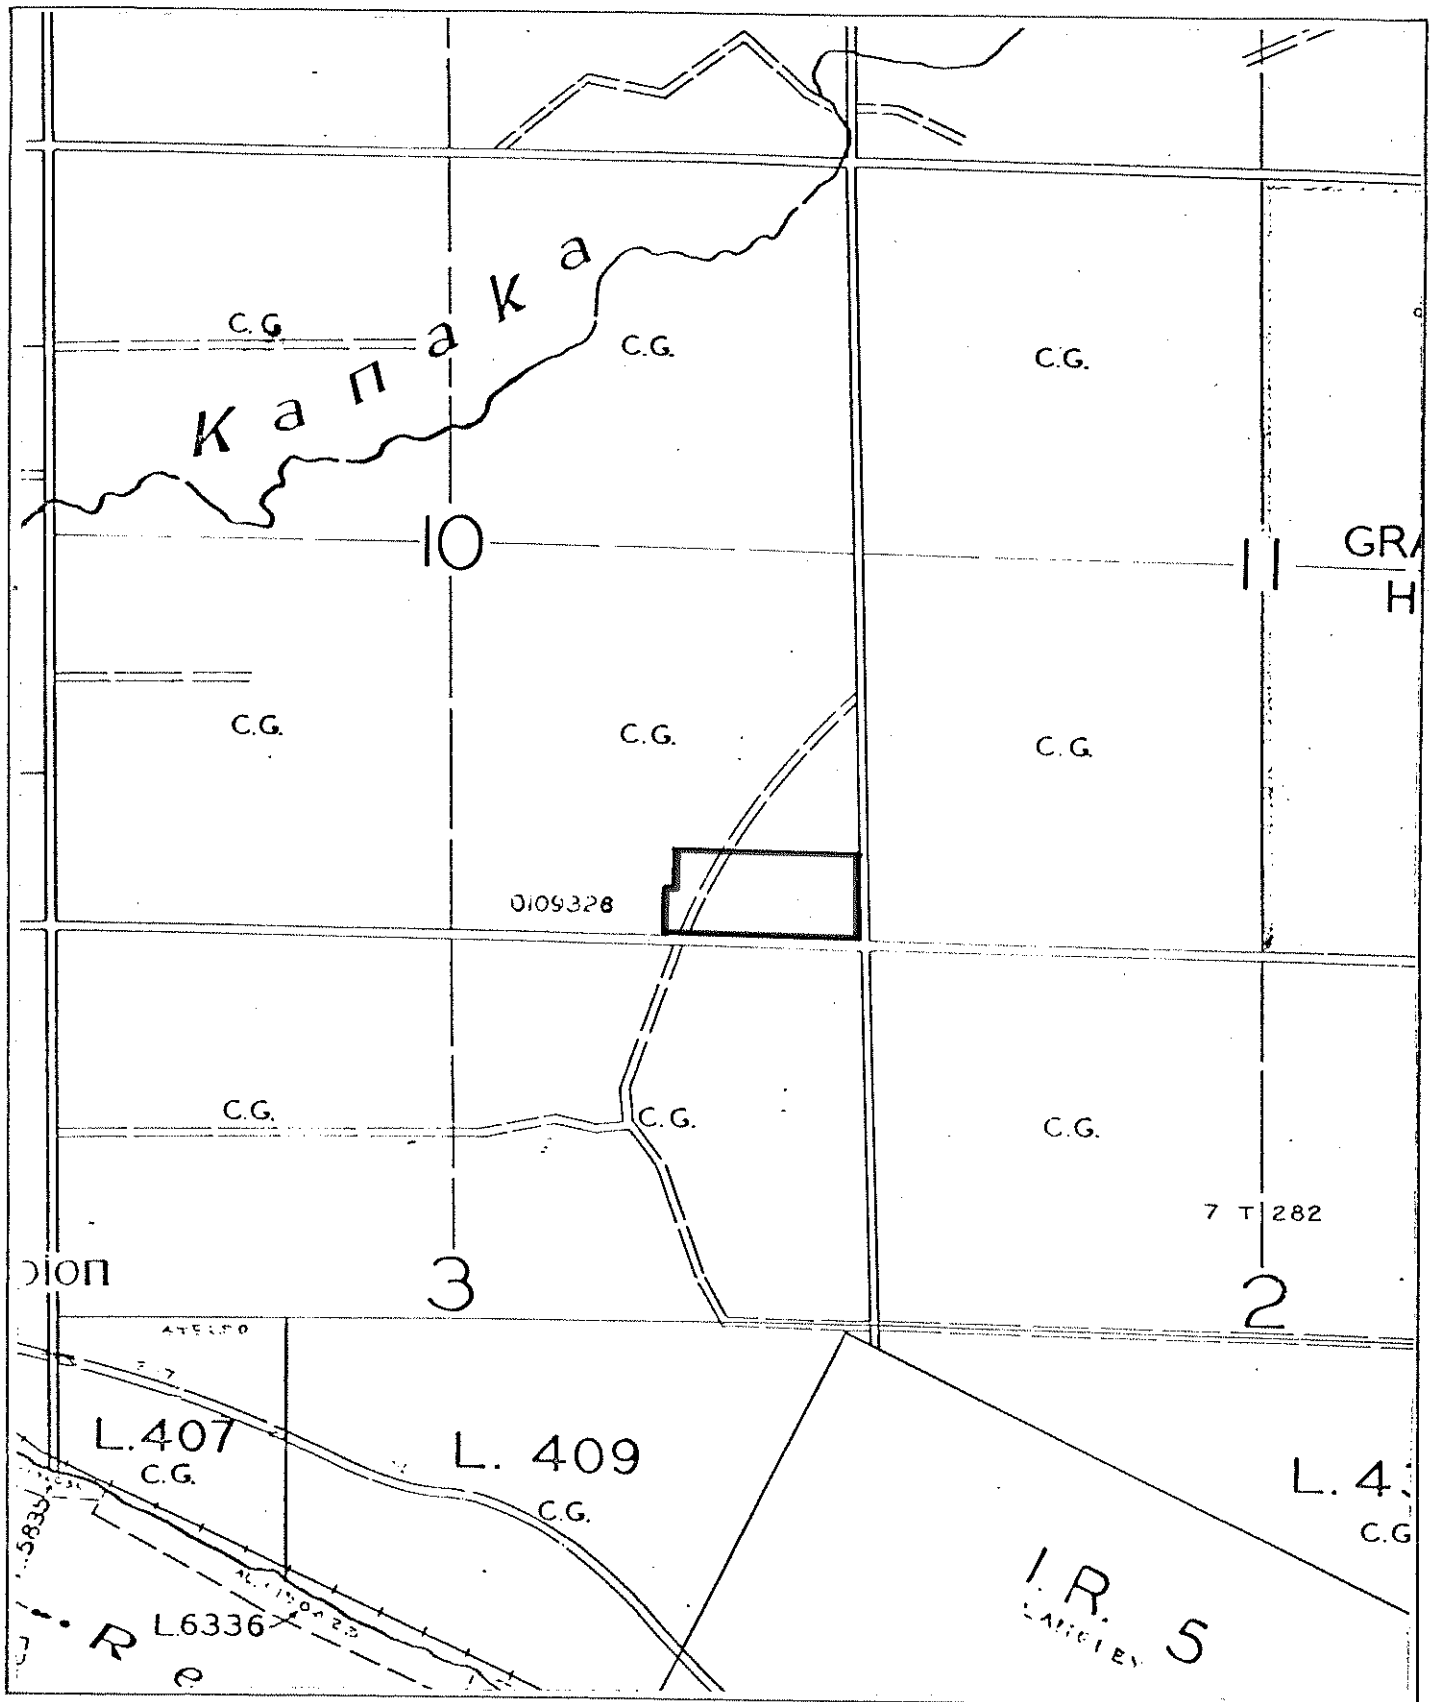

Province of British Columbia
Ministry of Energy, Mines and Petroleum Resources
MINERAL RESOURCES BRANCH-TITLES DIVISION

ALBION DESIGNATED PLACER AREA

SCALE- 1 inch = 1/4 mile

MINING DIVISION	NEW WESTMINSTER	SKETCH PREPARED BY	R. LAYFIELD
LAND DISTRICT	NEW WESTMINSTER	MINERAL TITLES DRAUGHTING,	VICTORIA B.C.
MAP NO.	92G/2E	DATE	80-01-08