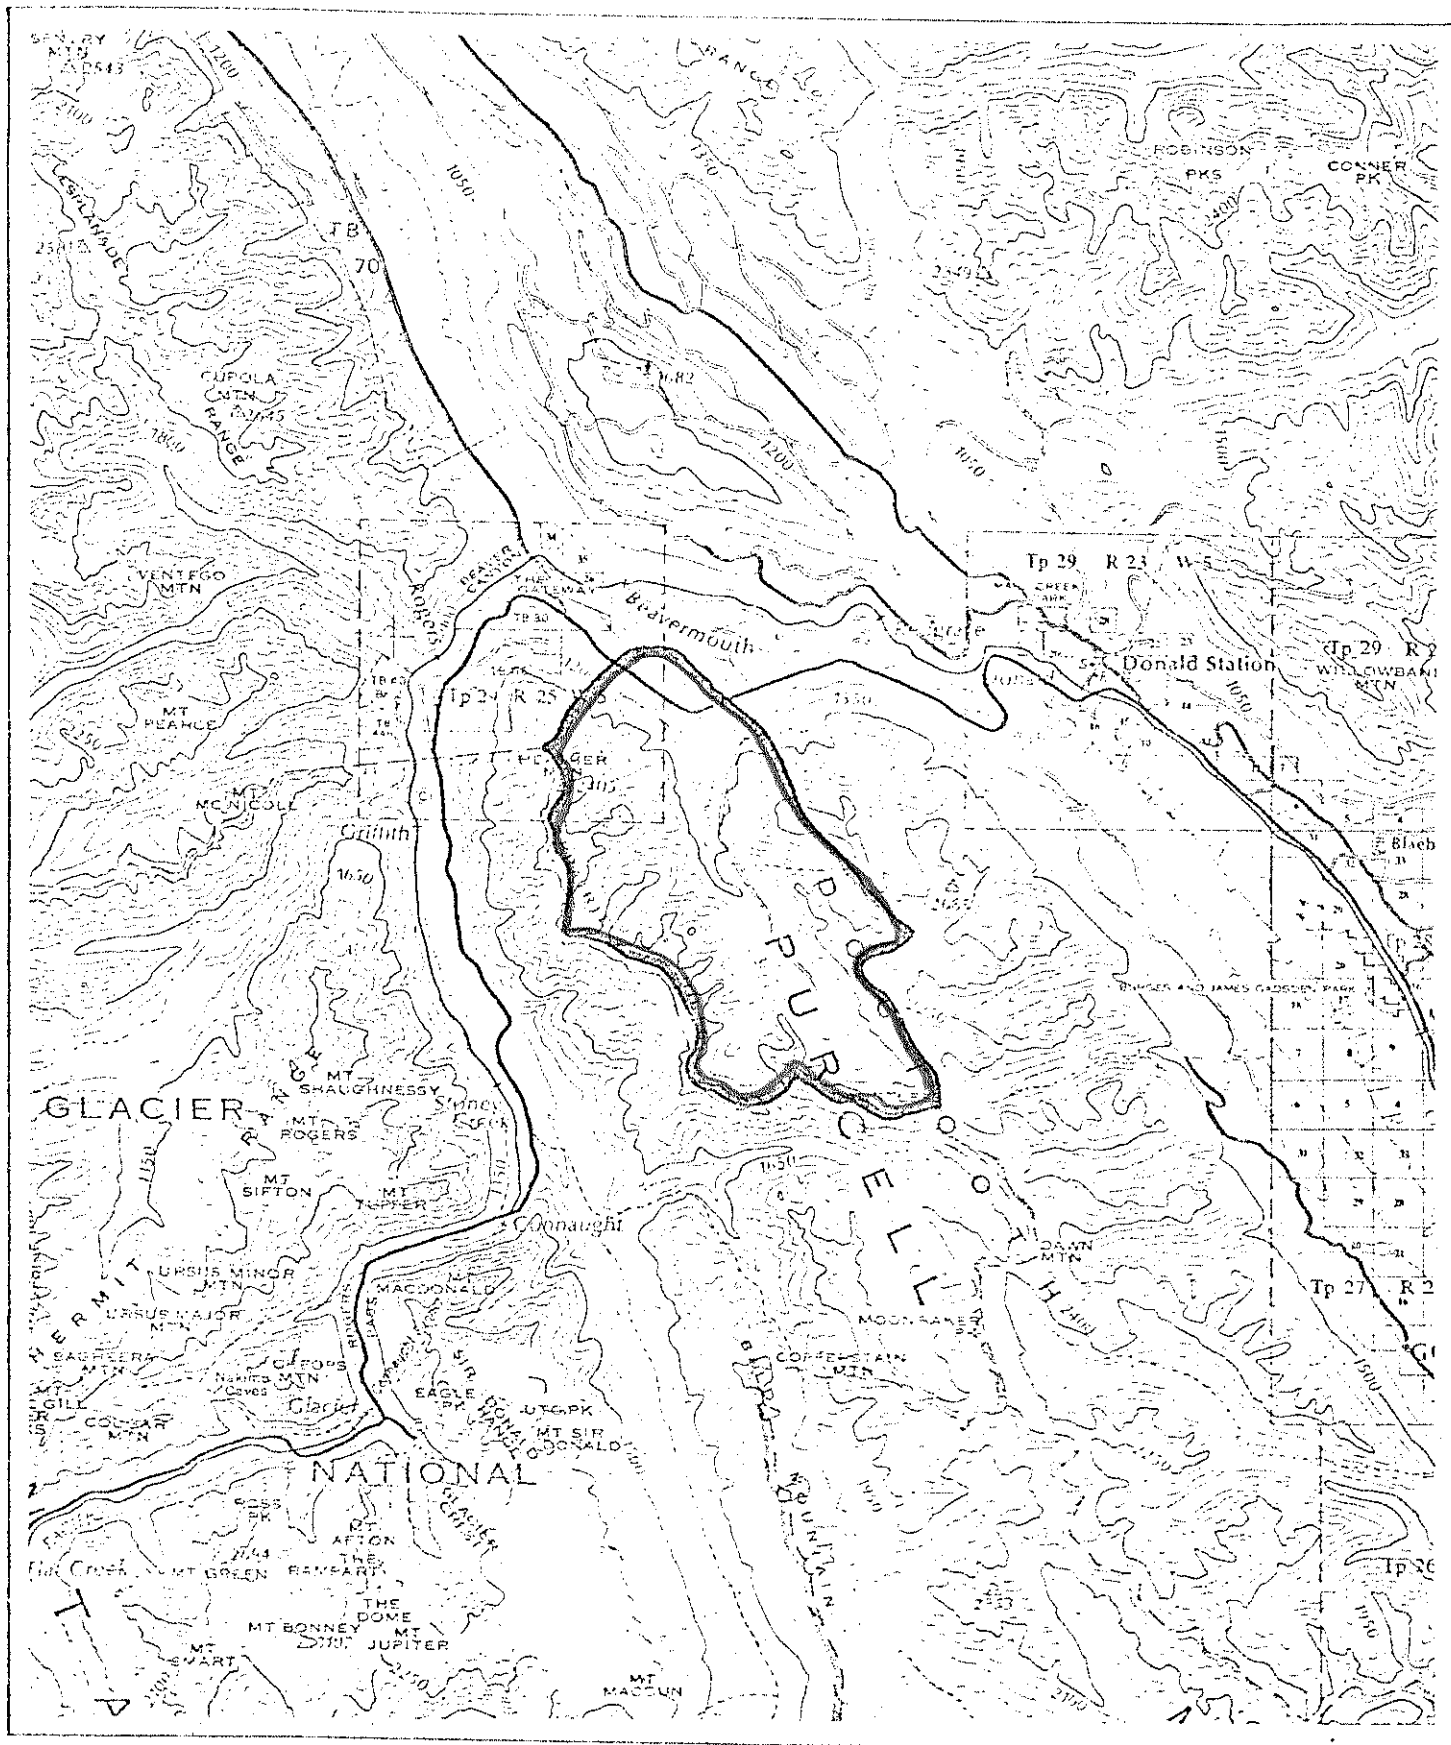

Province of British Columbia
Ministry of Energy, Mines and Petroleum Resources
MINERAL RESOURCES BRANCH-TITLES DIVISION

QUARTZ CR. DESIGNATED AREA

SCALE-1:250 000

CONTOUR INTERVAL-150m

MINING DIVISION GOLDEN	SKETCH PREPARED BY S.H.
LAND DISTRICT KOOTENAY	MINERAL TITLES DRAUGHTING, VICTORIA B.C.
MAP NO. 82N/6E&W	DATE 80/10/07