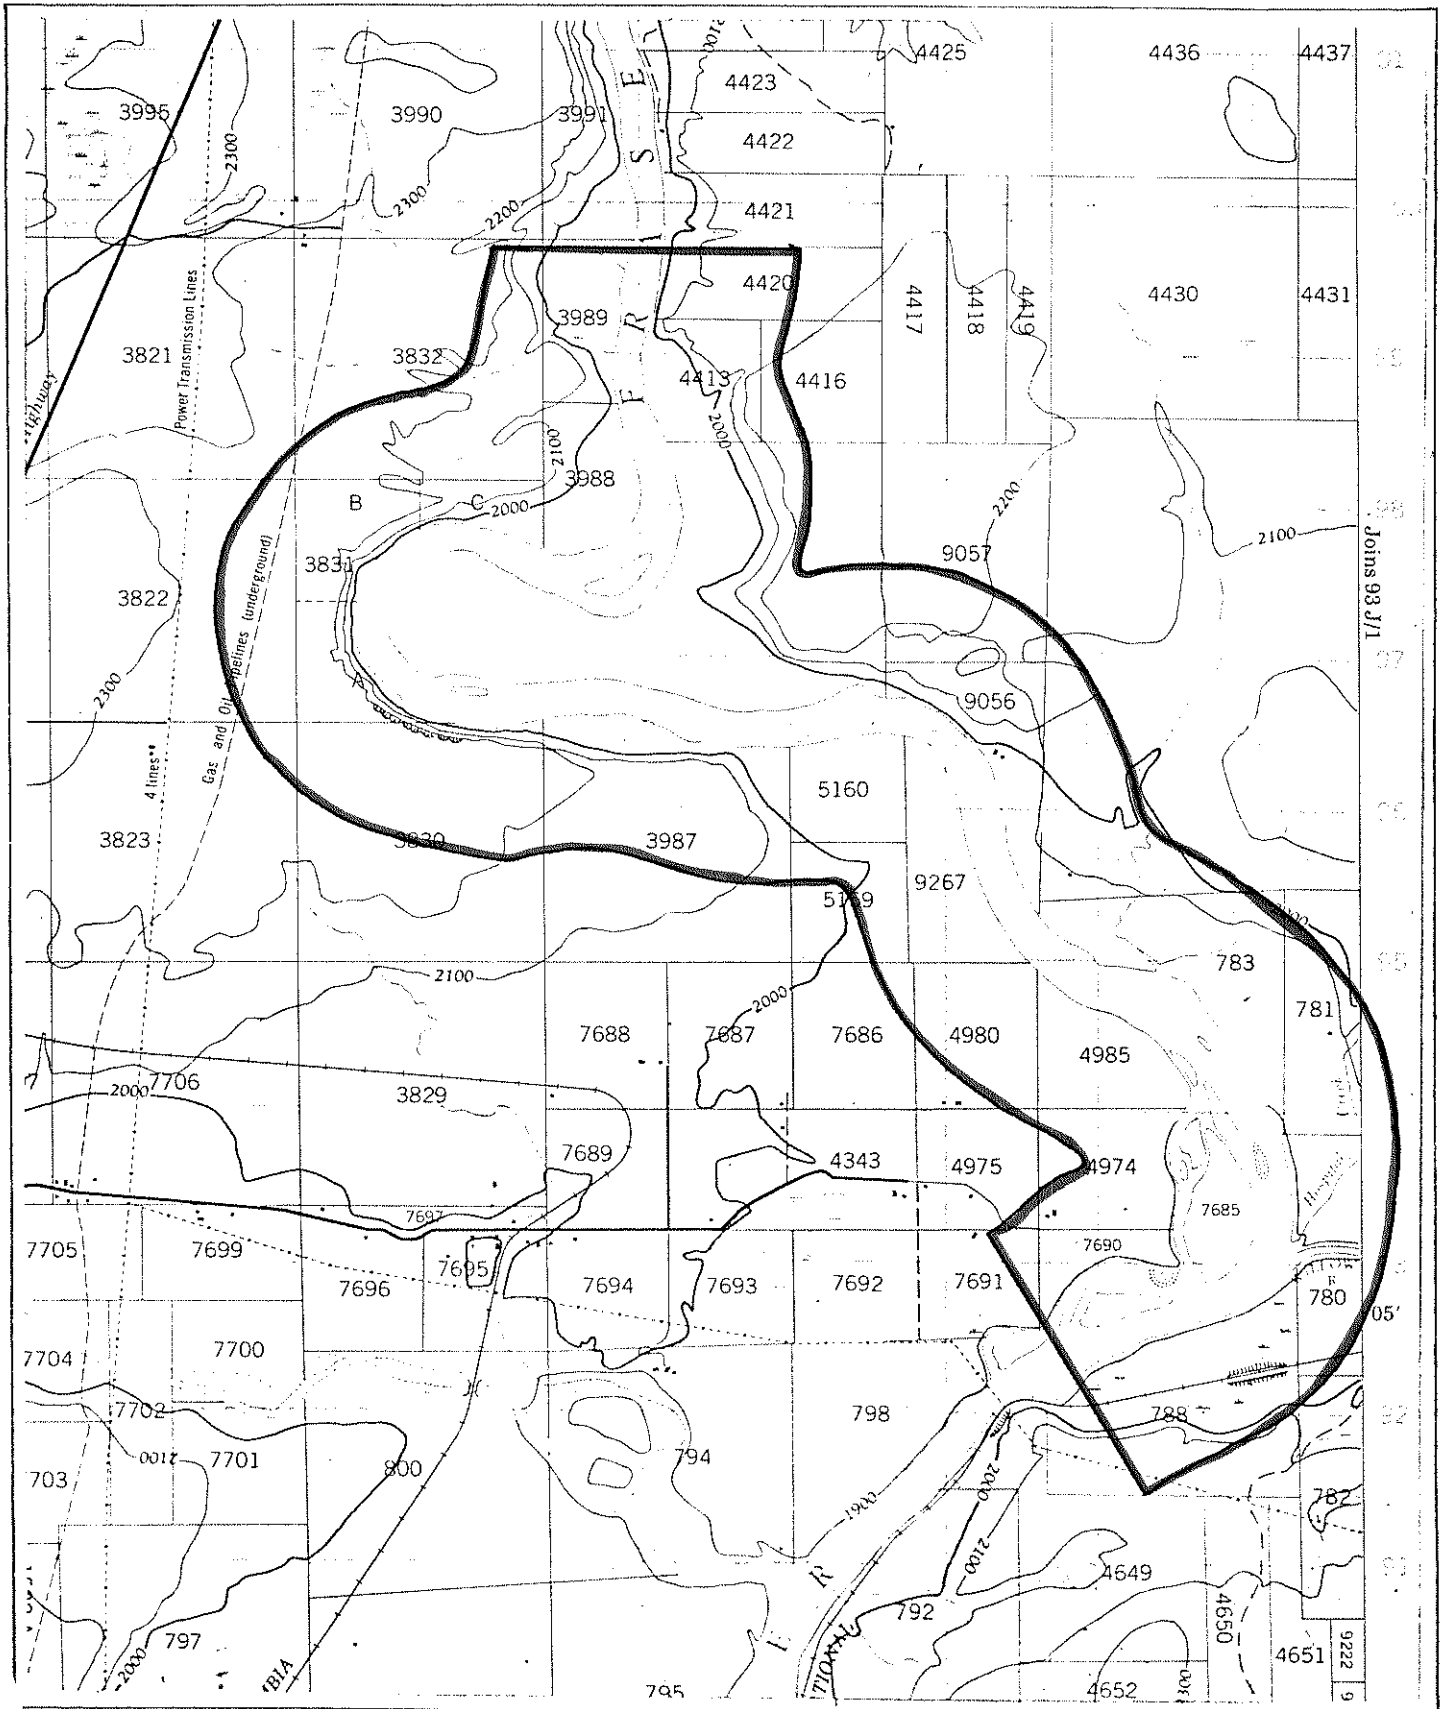

Province of British Columbia
Ministry of Energy, Mines and Petroleum Resources
MINERAL RESOURCES BRANCH-TITLES DIVISION

FRASER R.#3 DESIGNATED PLACER AREA

SCALE- 1:50 000

CONTOUR INTERVAL- 100 ft.

MINING DIVISION	CARIBOO	SKETCH PREPARED BY	R. LAYFIELD
MINERAL DISTRICT	CARIBOO	MINERAL TITLES DRAUGHTING,	VICTORIA B.C.
NO.	93J/2E	DATE	80-09-02