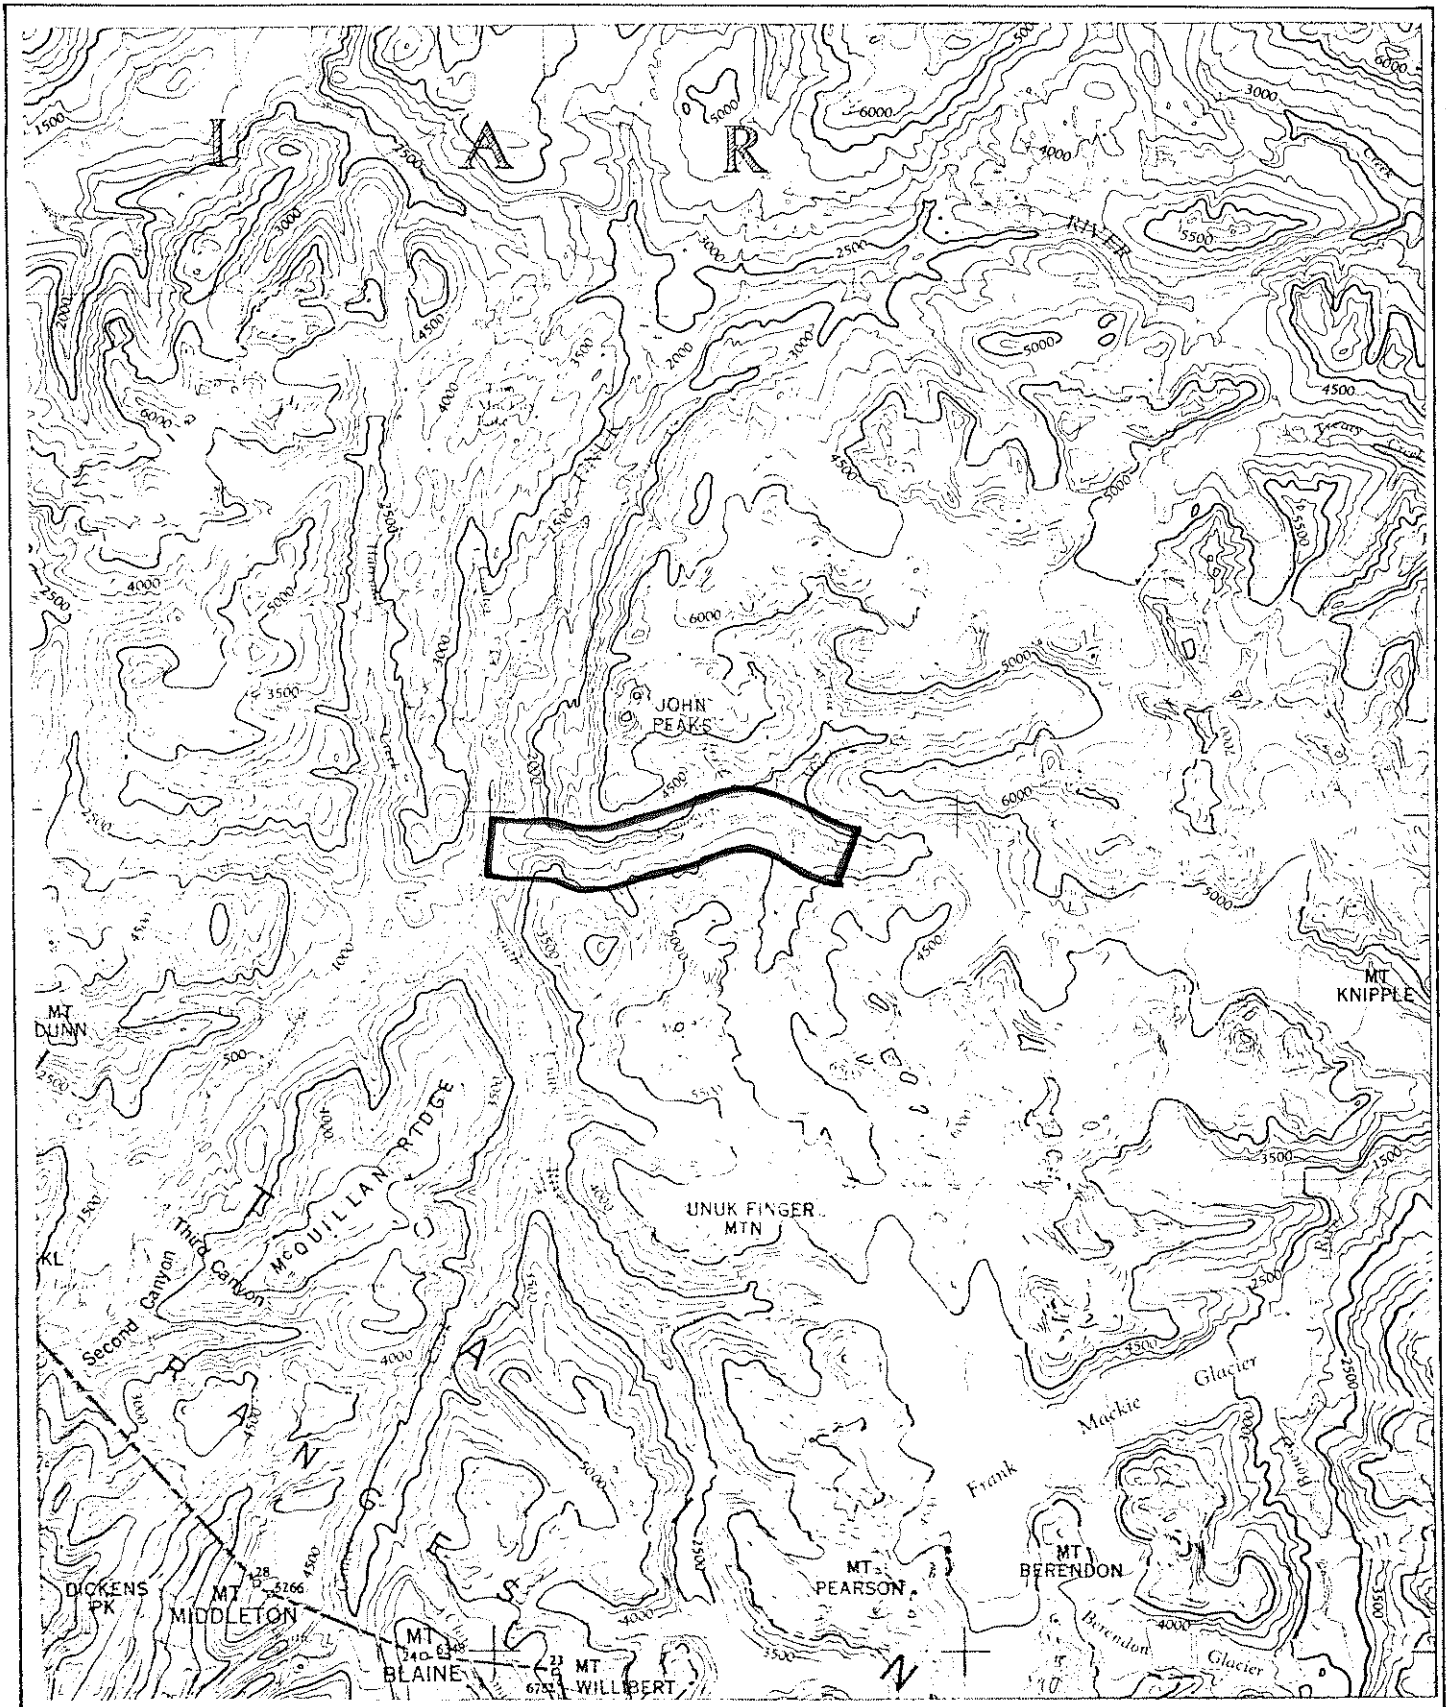

Province of British Columbia  
Ministry of Energy, Mines and Petroleum Resources  
MINERAL RESOURCES BRANCH-TITLES DIVISION

SULPHURETS CR. DESIGNATED PLACER AREA

SCALE- 1 : 250 000

CONTOUR INTERVAL- 500 ft.

MINING DIVISION SKEENA	SKETCH PREPARED BY R. LAYFIELD
LAND DISTRICT CASSIAR	MINERAL TITLES DRAUGHTING, VICTORIA B.C.
MAP NO. 104B/ 8W , 9W	DATE 80 · 11 · 12