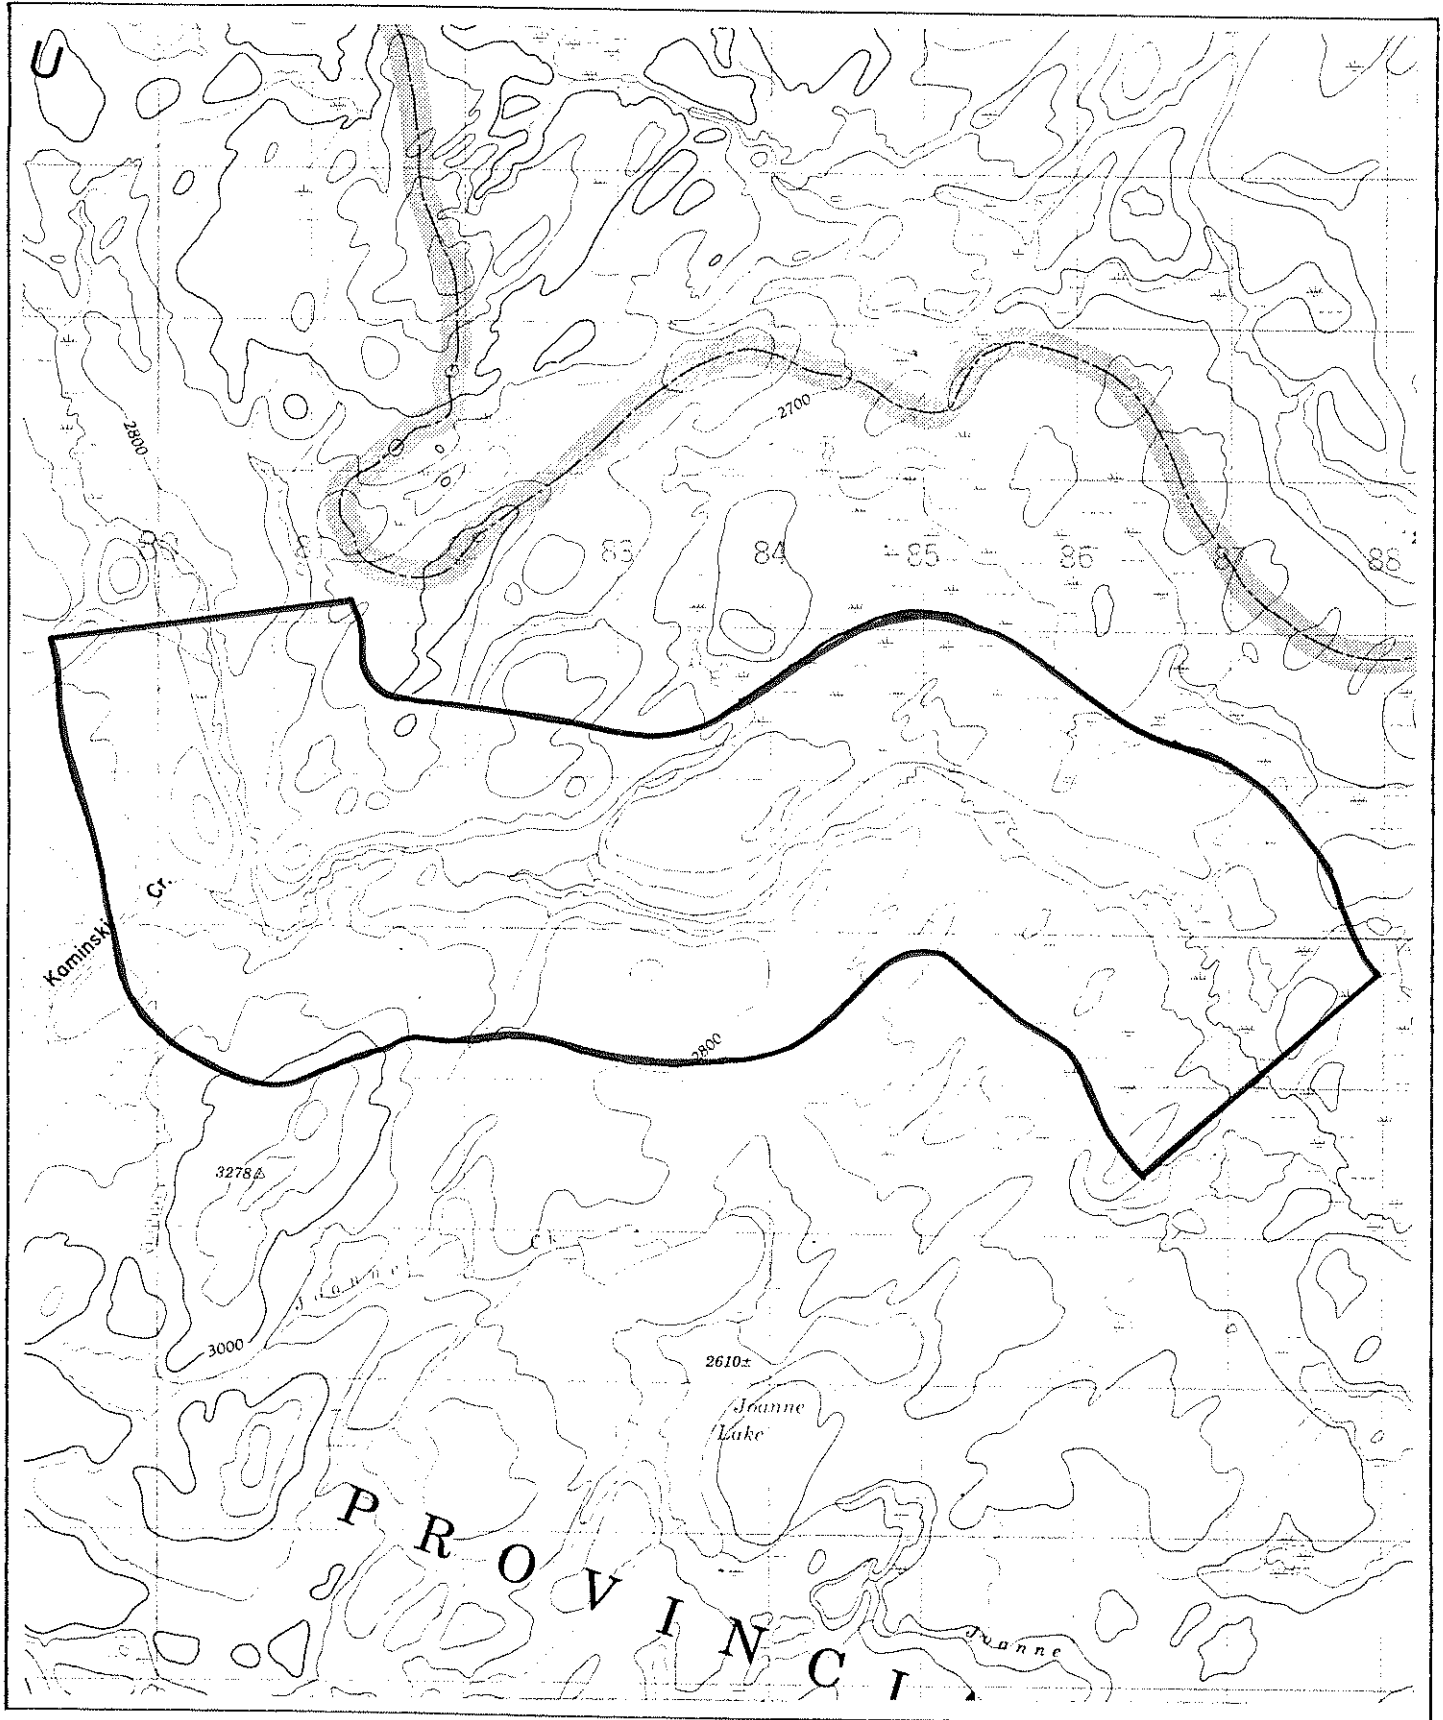

Province of British Columbia  
Ministry of Energy, Mines and Petroleum Resources  
MINERAL RESOURCES BRANCH-TITLES DIVISION

MUSKEG R. DESIGNATED PLACER AREA

SCALE- 1 : 50 000

CONTOUR INTERVAL- 100 ft.

MINING DIVISION CARIBOO	SKETCH PREPARED BY R. LAYFIELD
LAND DISTRICT CARIBOO	MINERAL TITLES DRAUGHTING, VICTORIA B.C.
MAP NO. 93J/11E-W	DATE 80-10-16