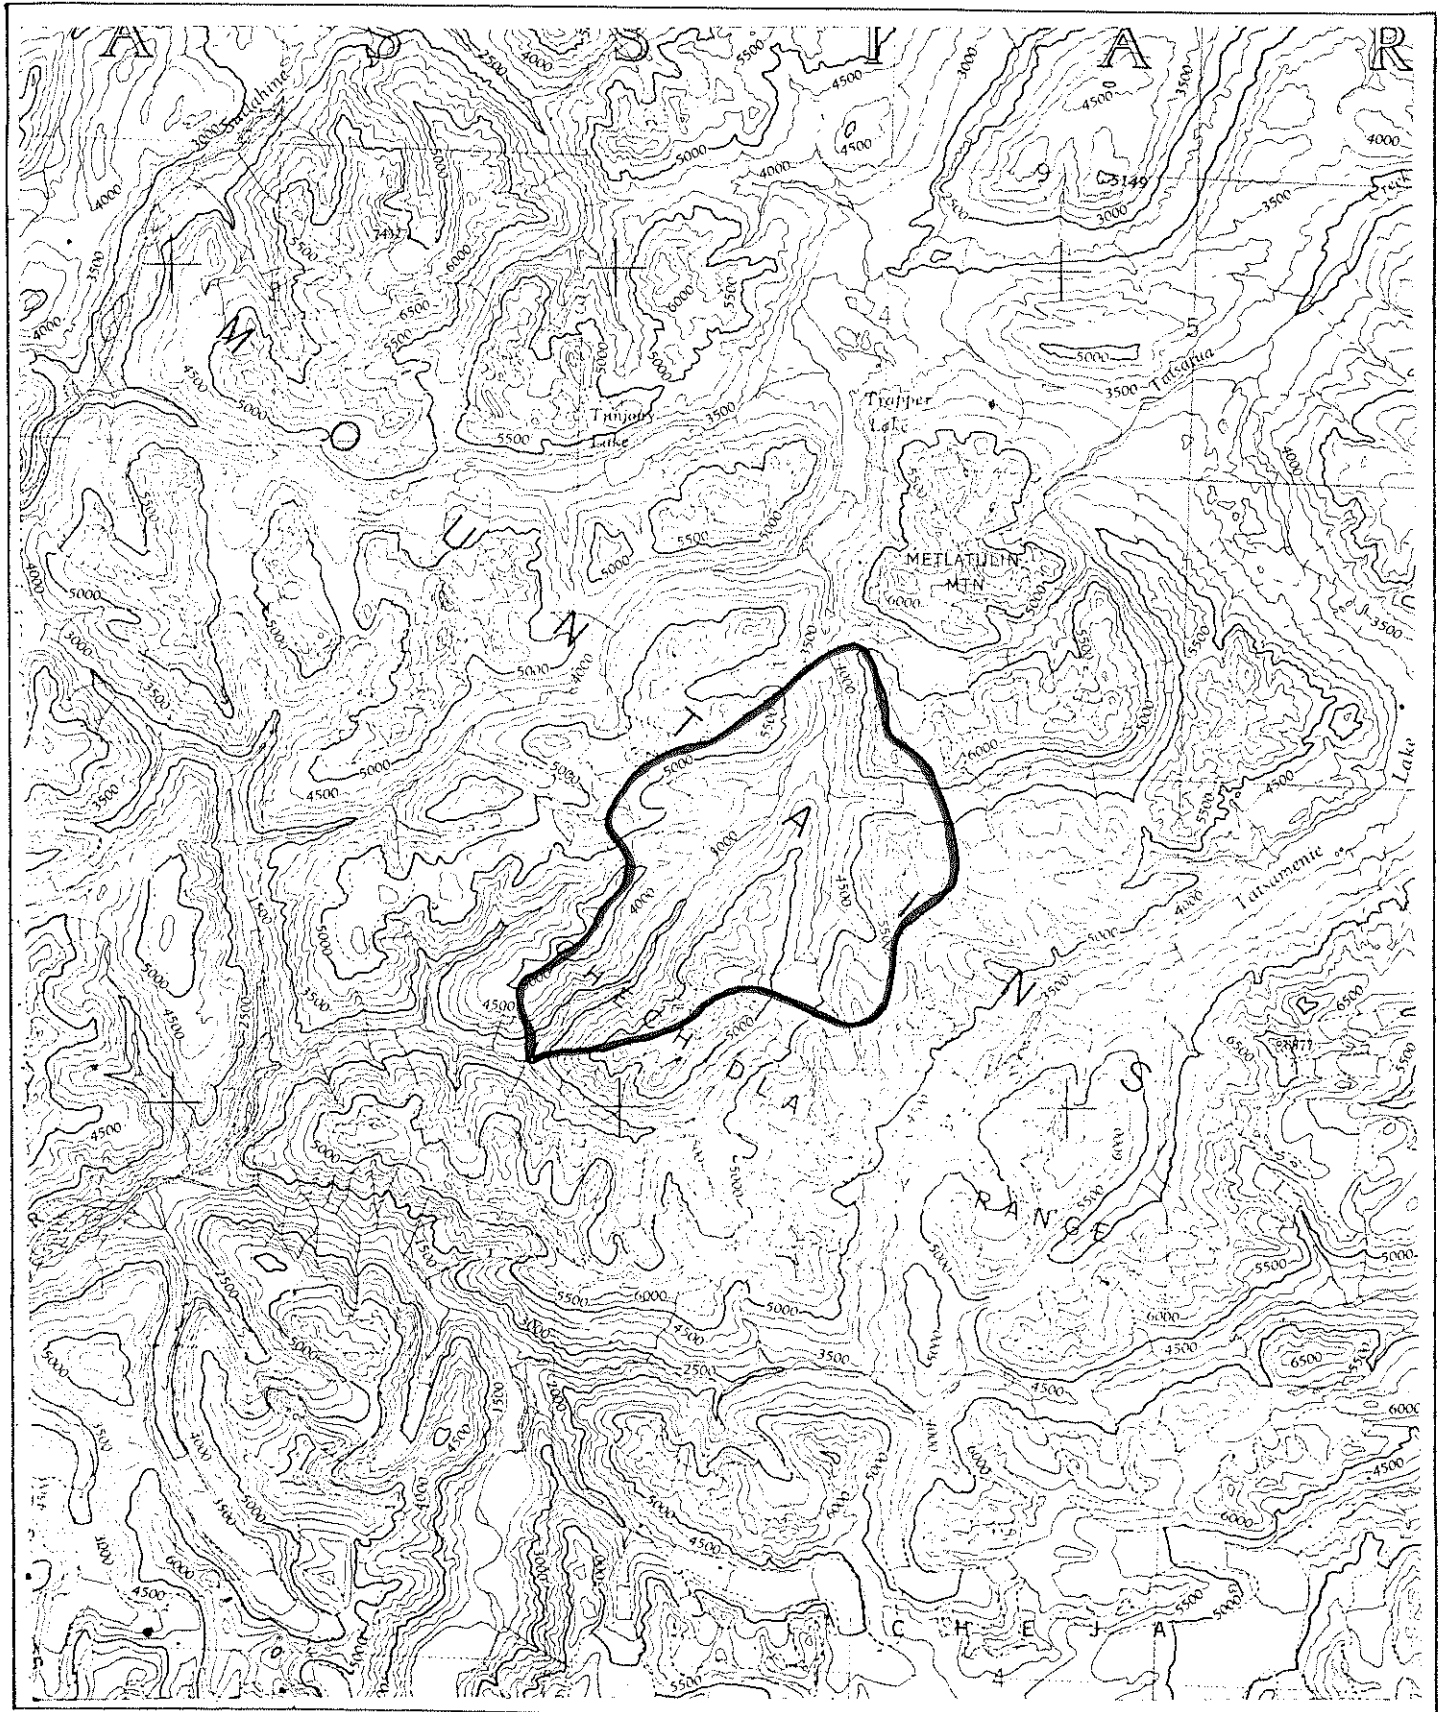

Province of British Columbia
Ministry of Energy, Mines and Petroleum Resources
MINERAL RESOURCES BRANCH-TITLES DIVISION

CHECHIDLA CR. DESIGNATED PLACER AREA

SCALE- 1 : 250 000

CONTOUR INTERVAL- 500 ft.

MINING DIVISION ATLIN	SKETCH PREPARED BY R. LAYFIELD
LAND DISTRICT CASSIAR	MINERAL TITLES DRAUGHTING, VICTORIA B.C.
MAP NO. 104K/7E & W	DATE 80-11-12