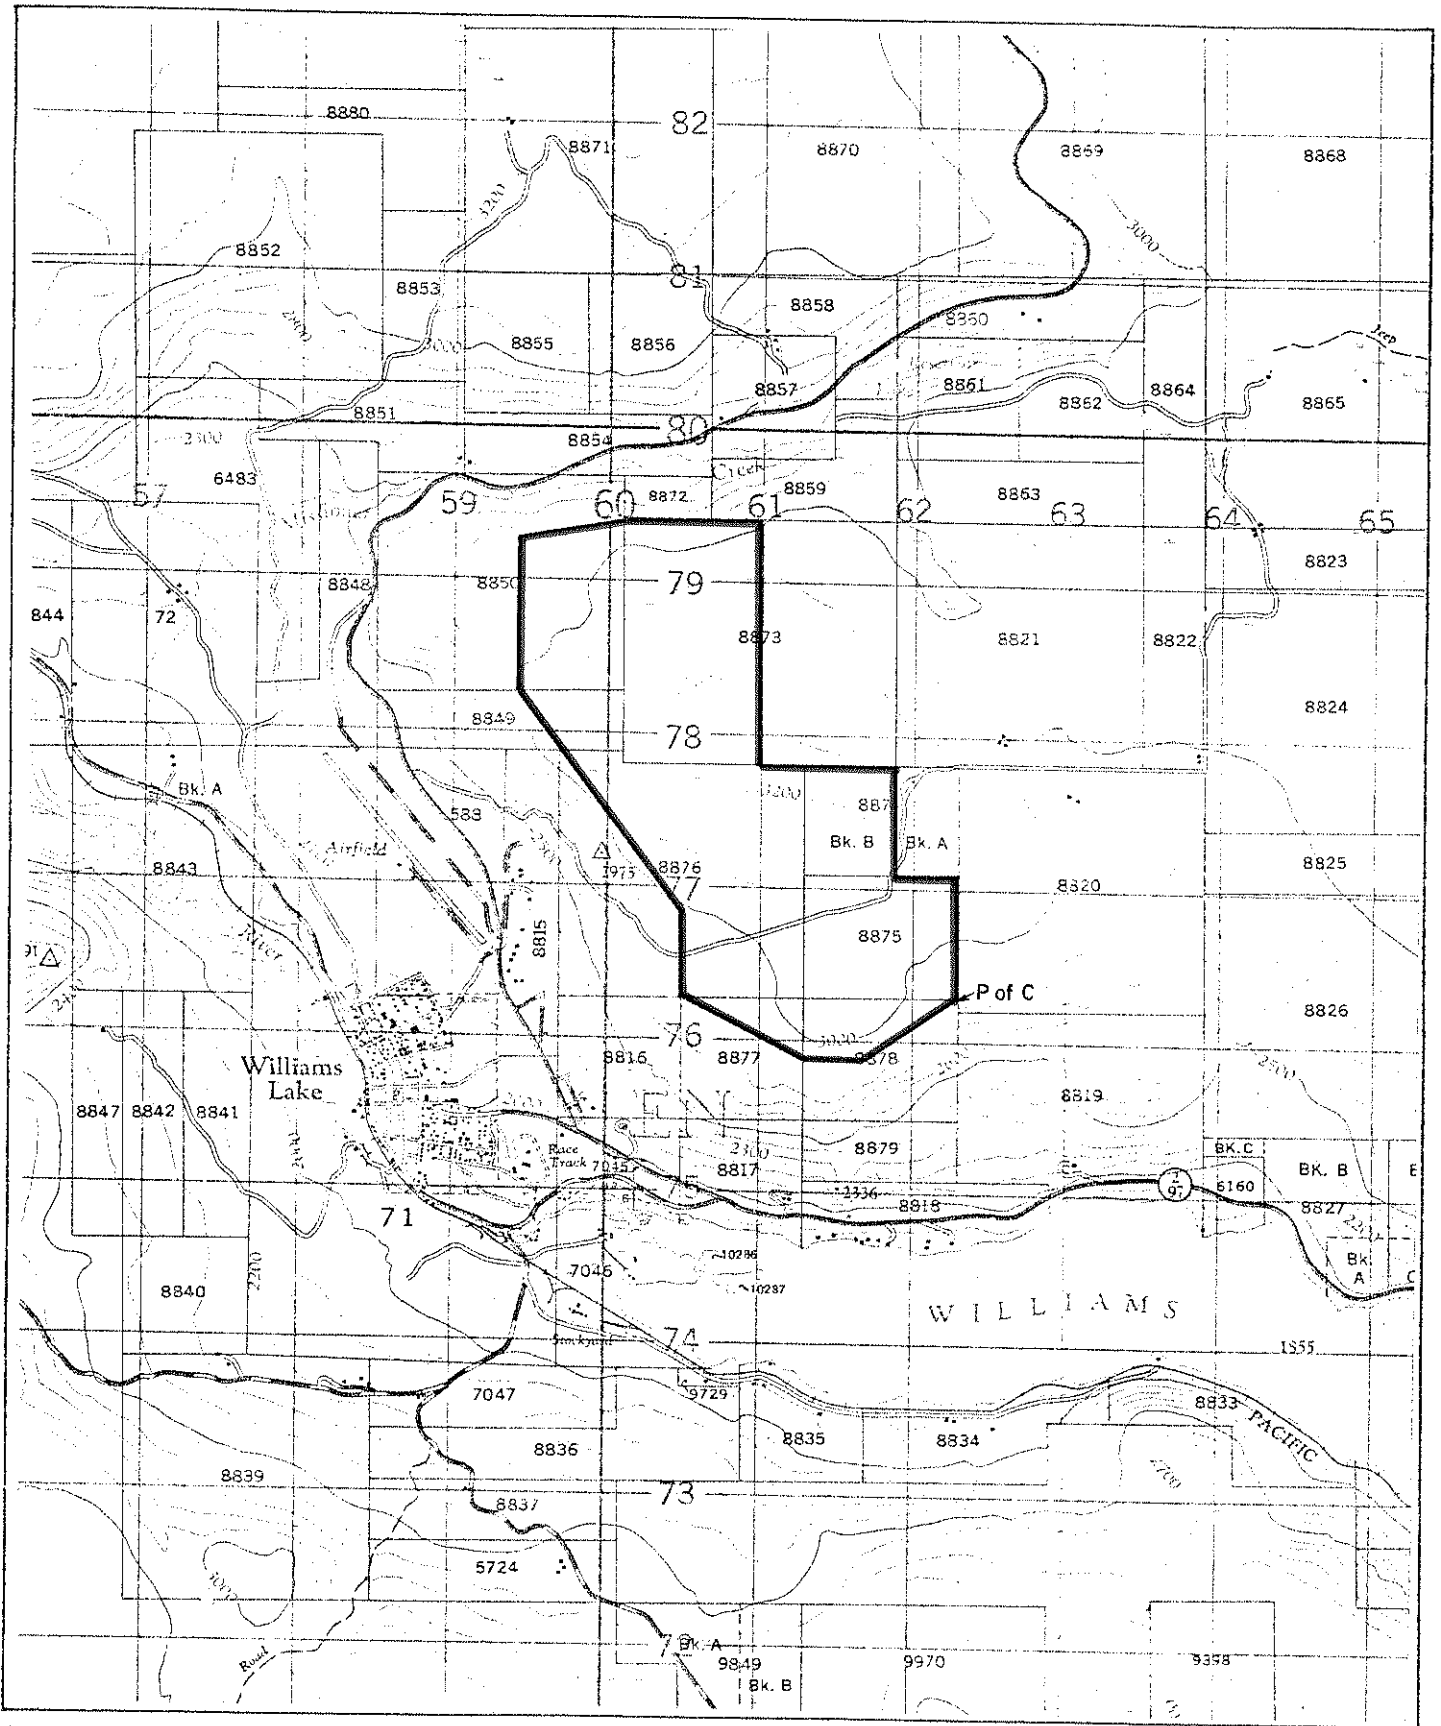

Province of British Columbia
Ministry of Energy, Mines and Petroleum Resources
MINERAL RESOURCES BRANCH-TITLES DIVISION

FOX MOUNTAIN, WILLIAMS LAKE PROPOSED RESERVE

SCALE- 1: 50 000

CONTOUR INTERVAL- 100 ft

MINING DIVISION CARIBOO	SKETCH PREPARED BY R. LAYFIELD
LAND DISTRICT CARIBOO	MINERAL TITLES DRAUGHTING, VICTORIA B.C.
MAP NO. 93B/IE	DATE 80-01-31