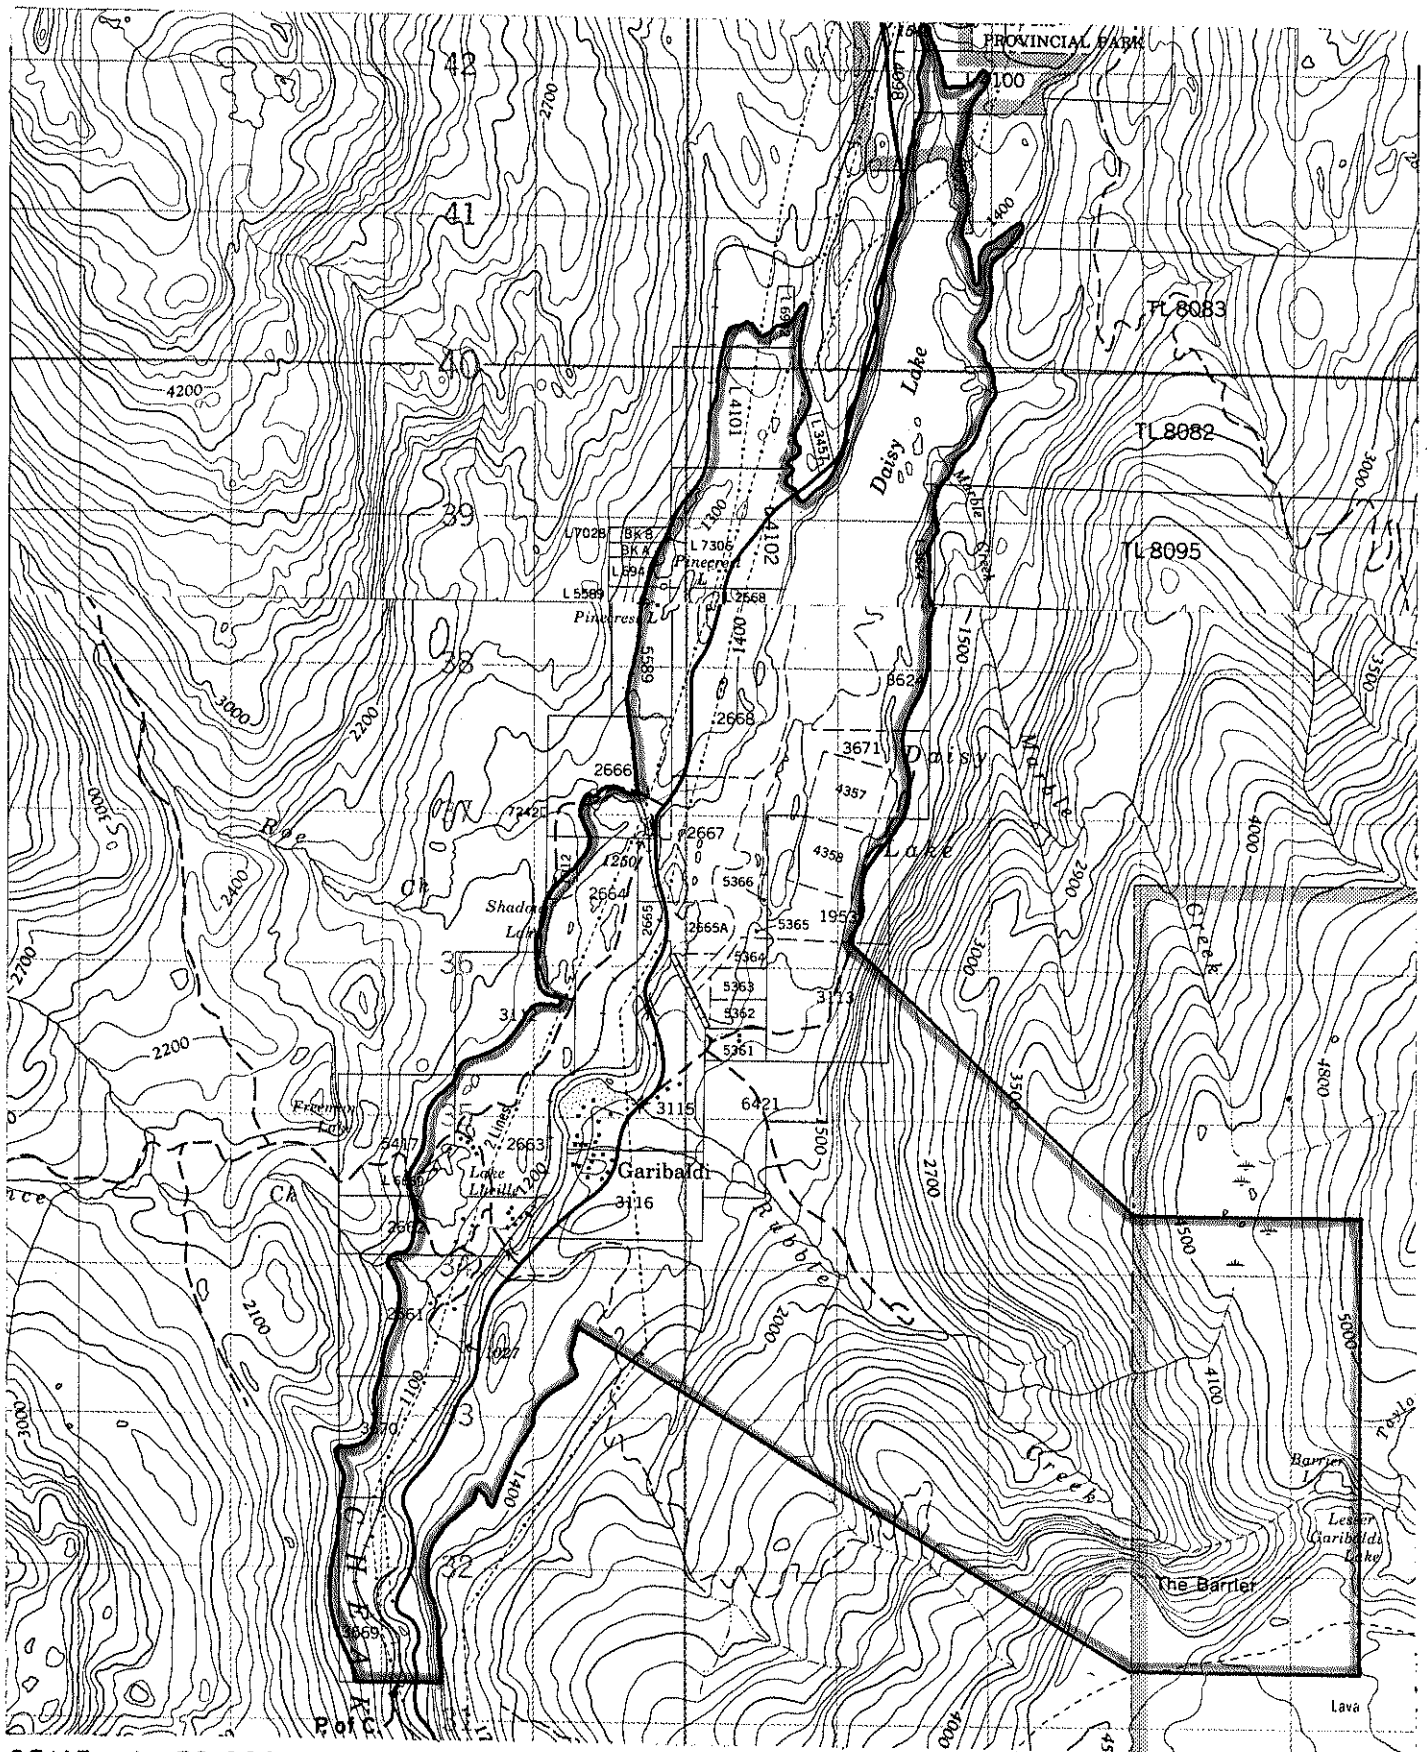

Province of British Columbia
Ministry of Energy, Mines and Petroleum Resources
MINERAL RESOURCES BRANCH-TITLES DIVISION

Garibaldi Civil Defense Zone Reserve

SCALE- 1 : 50 000

CONTOUR INTERVAL- 100 ft.

MINING DIVISION VANCOUVER	SKETCH PREPARED BY M. G.
LAND DISTRICT GROUP I, NEW WESTMINSTER	MINERAL TITLES DRAUGHTING, VICTORIA B.C.
MAP NO. 92 G/14E, J/3E	DATE 85-08-09