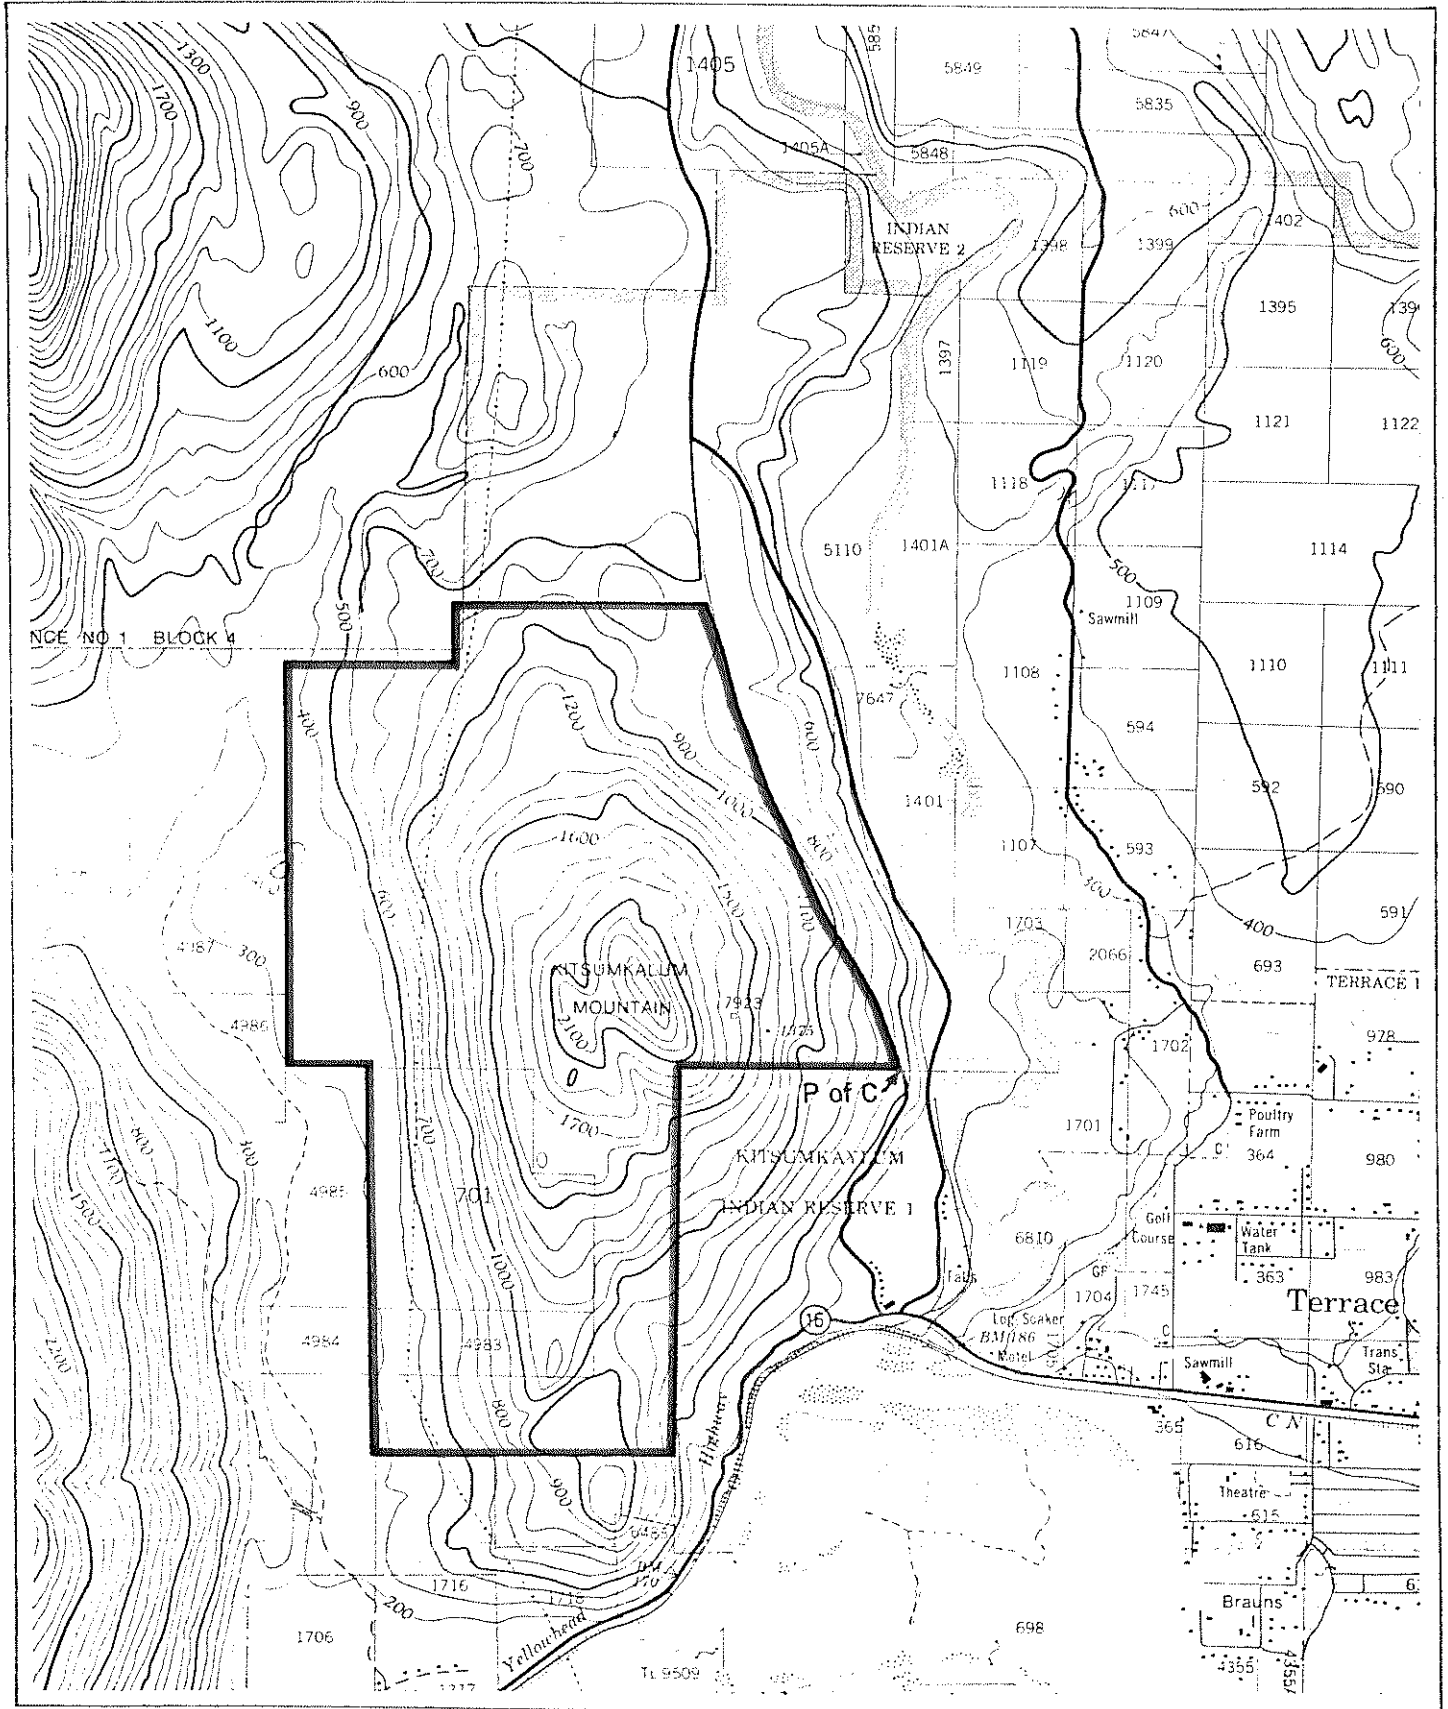

Province of British Columbia
Ministry of Energy, Mines and Petroleum Resources
MINERAL RESOURCES BRANCH-TITLES DIVISION

KITSUMKALUM MTN. RECREATION AREA RESERVE

SCALE-1:50 000

CONTOUR INTERVAL-100 FEET

MINING DIVISION SKEENA	SKETCH PREPARED BY S.H.
LAND DISTRICT RANGE 5, COAST	MINERAL TITLES DRAUGHTING, VICTORIA B.C.
MAP NO. 1031/10E	DATE 80/10/06