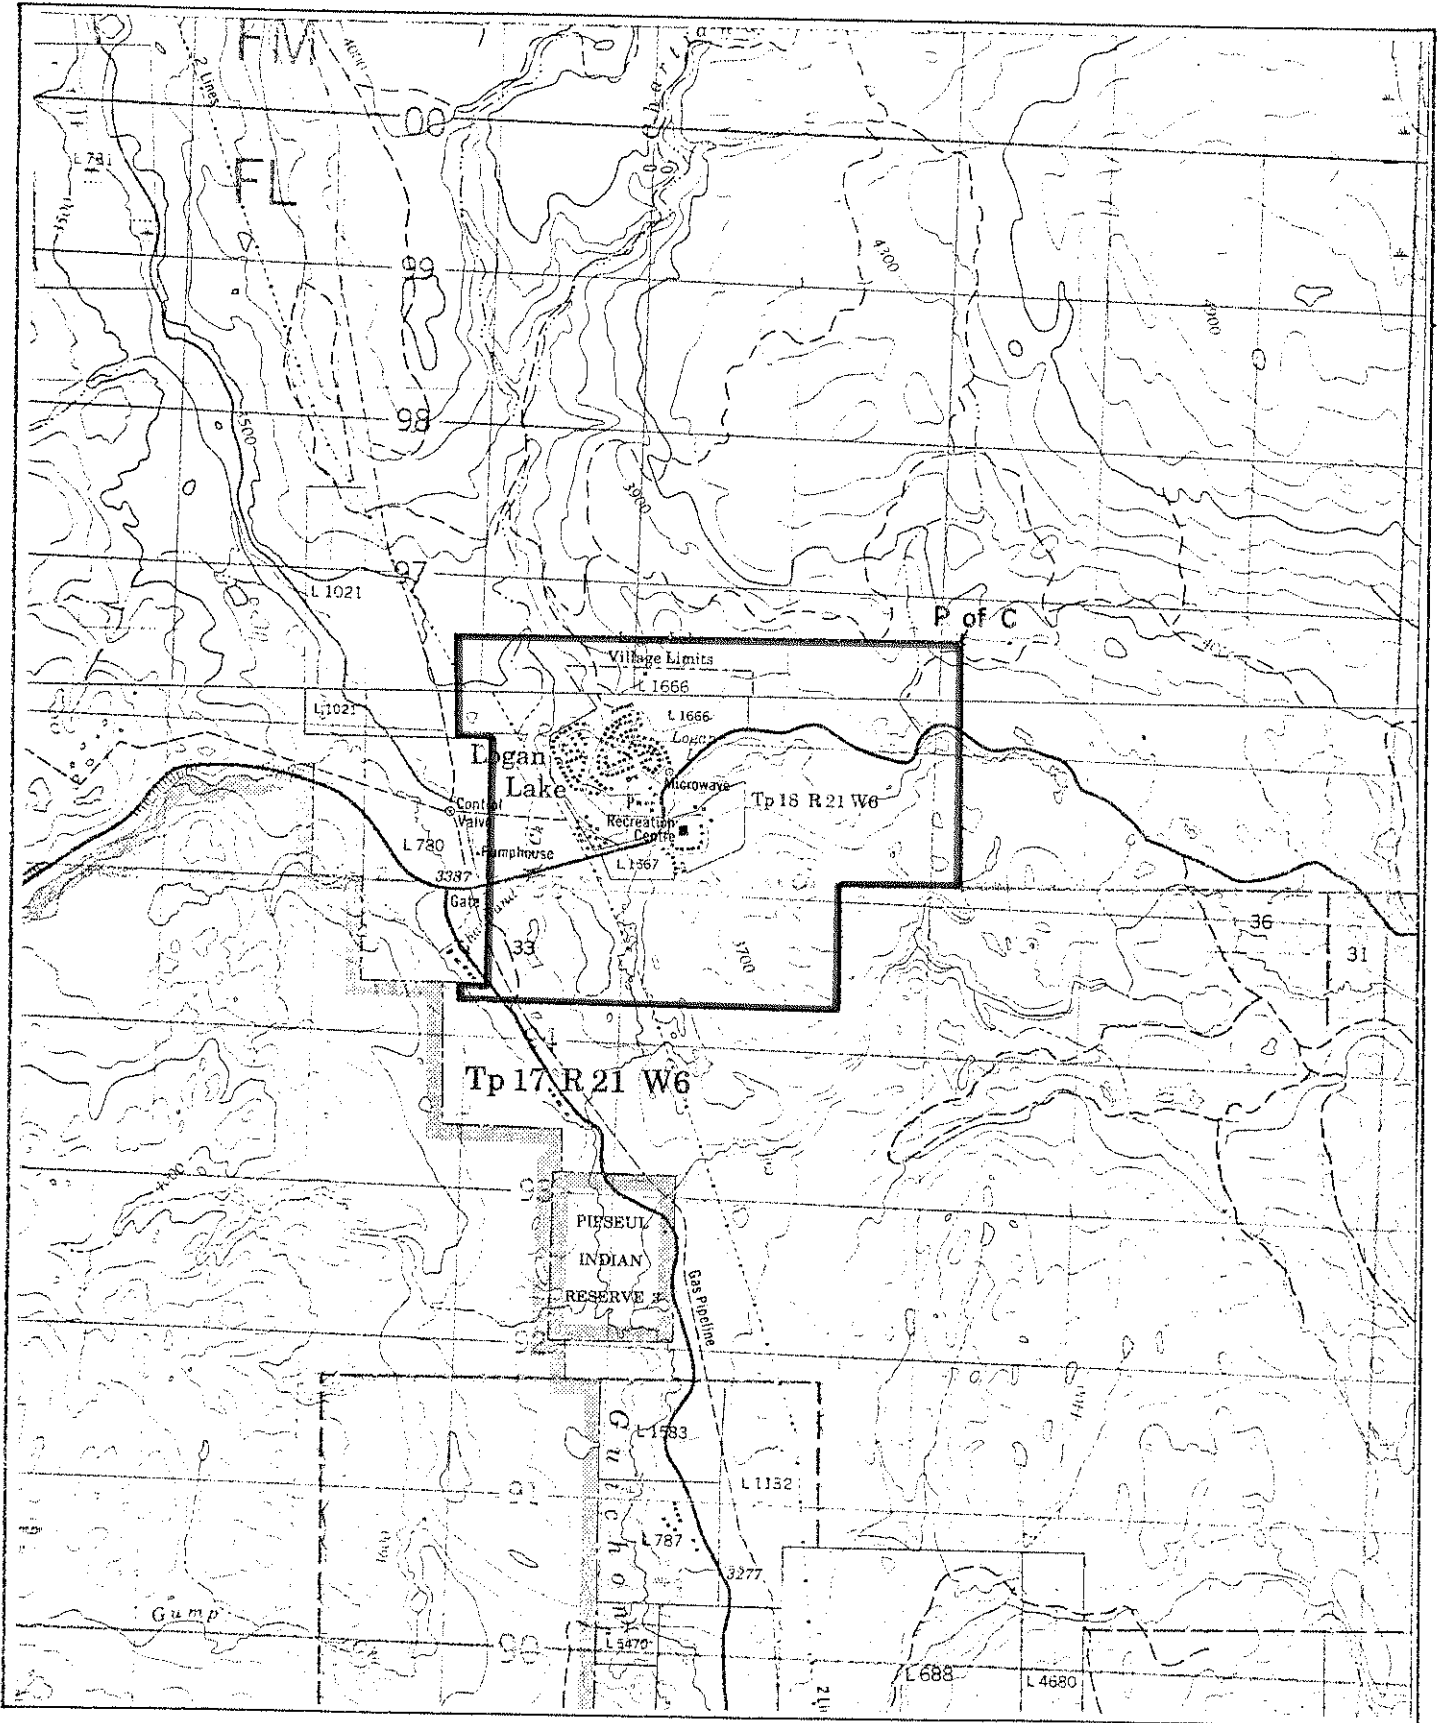

Province of British Columbia
Ministry of Energy, Mines and Petroleum Resources
MINERAL RESOURCES BRANCH-TITLES DIVISION

LOGAN LAKE TOWNSITE

SCALE- 1: 50 000

CONTOUR INTERVAL- 100 ft.

MINING DIVISION KAMLOOPS	SKETCH PREPARED BY R.LAYFIELD
LAND DISTRICT KAMLOOPS DIVISION OF YALE	MINERAL TITLES DRAUGHTING, VICTORIA B.C.
MAP NO. 92 1/7W, 10W	DATE 80-02-19