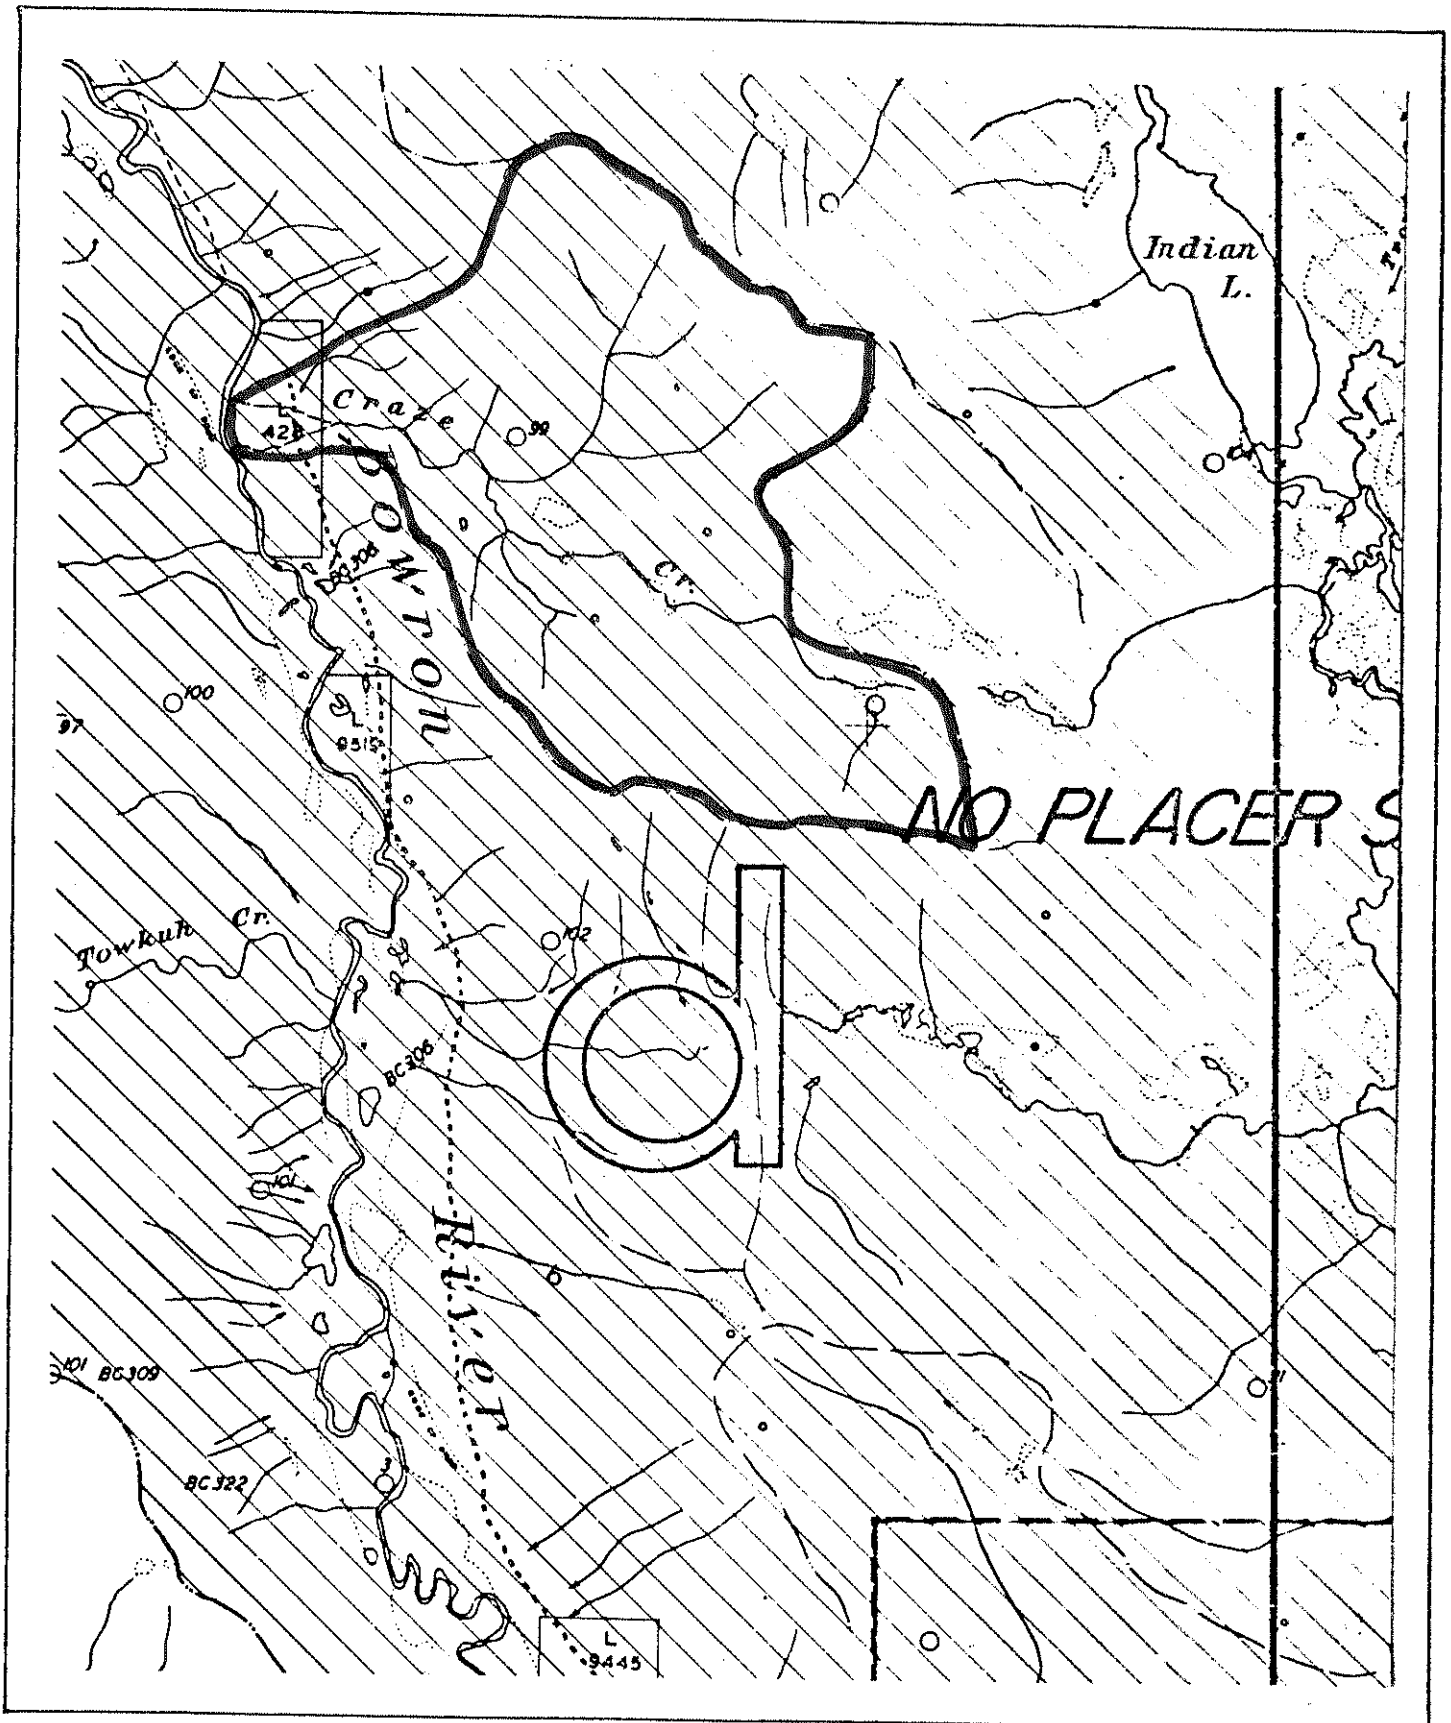

Province of British Columbia
Ministry of Energy, Mines and Petroleum Resources
MINERAL RESOURCES BRANCH-TITLES DIVISION

SCALE - 1:31 680

| | | |
|-----------------|---------|--|
| MINING DIVISION | CARIBOO | SKETCH PREPARED BY TASH |
| LAND DISTRICT | CARIBOO | MINERAL TITLES DRAUGHTING, VICTORIA B.C. |
| MAP NO. | 93H/6W | DATE 79-05-09 |