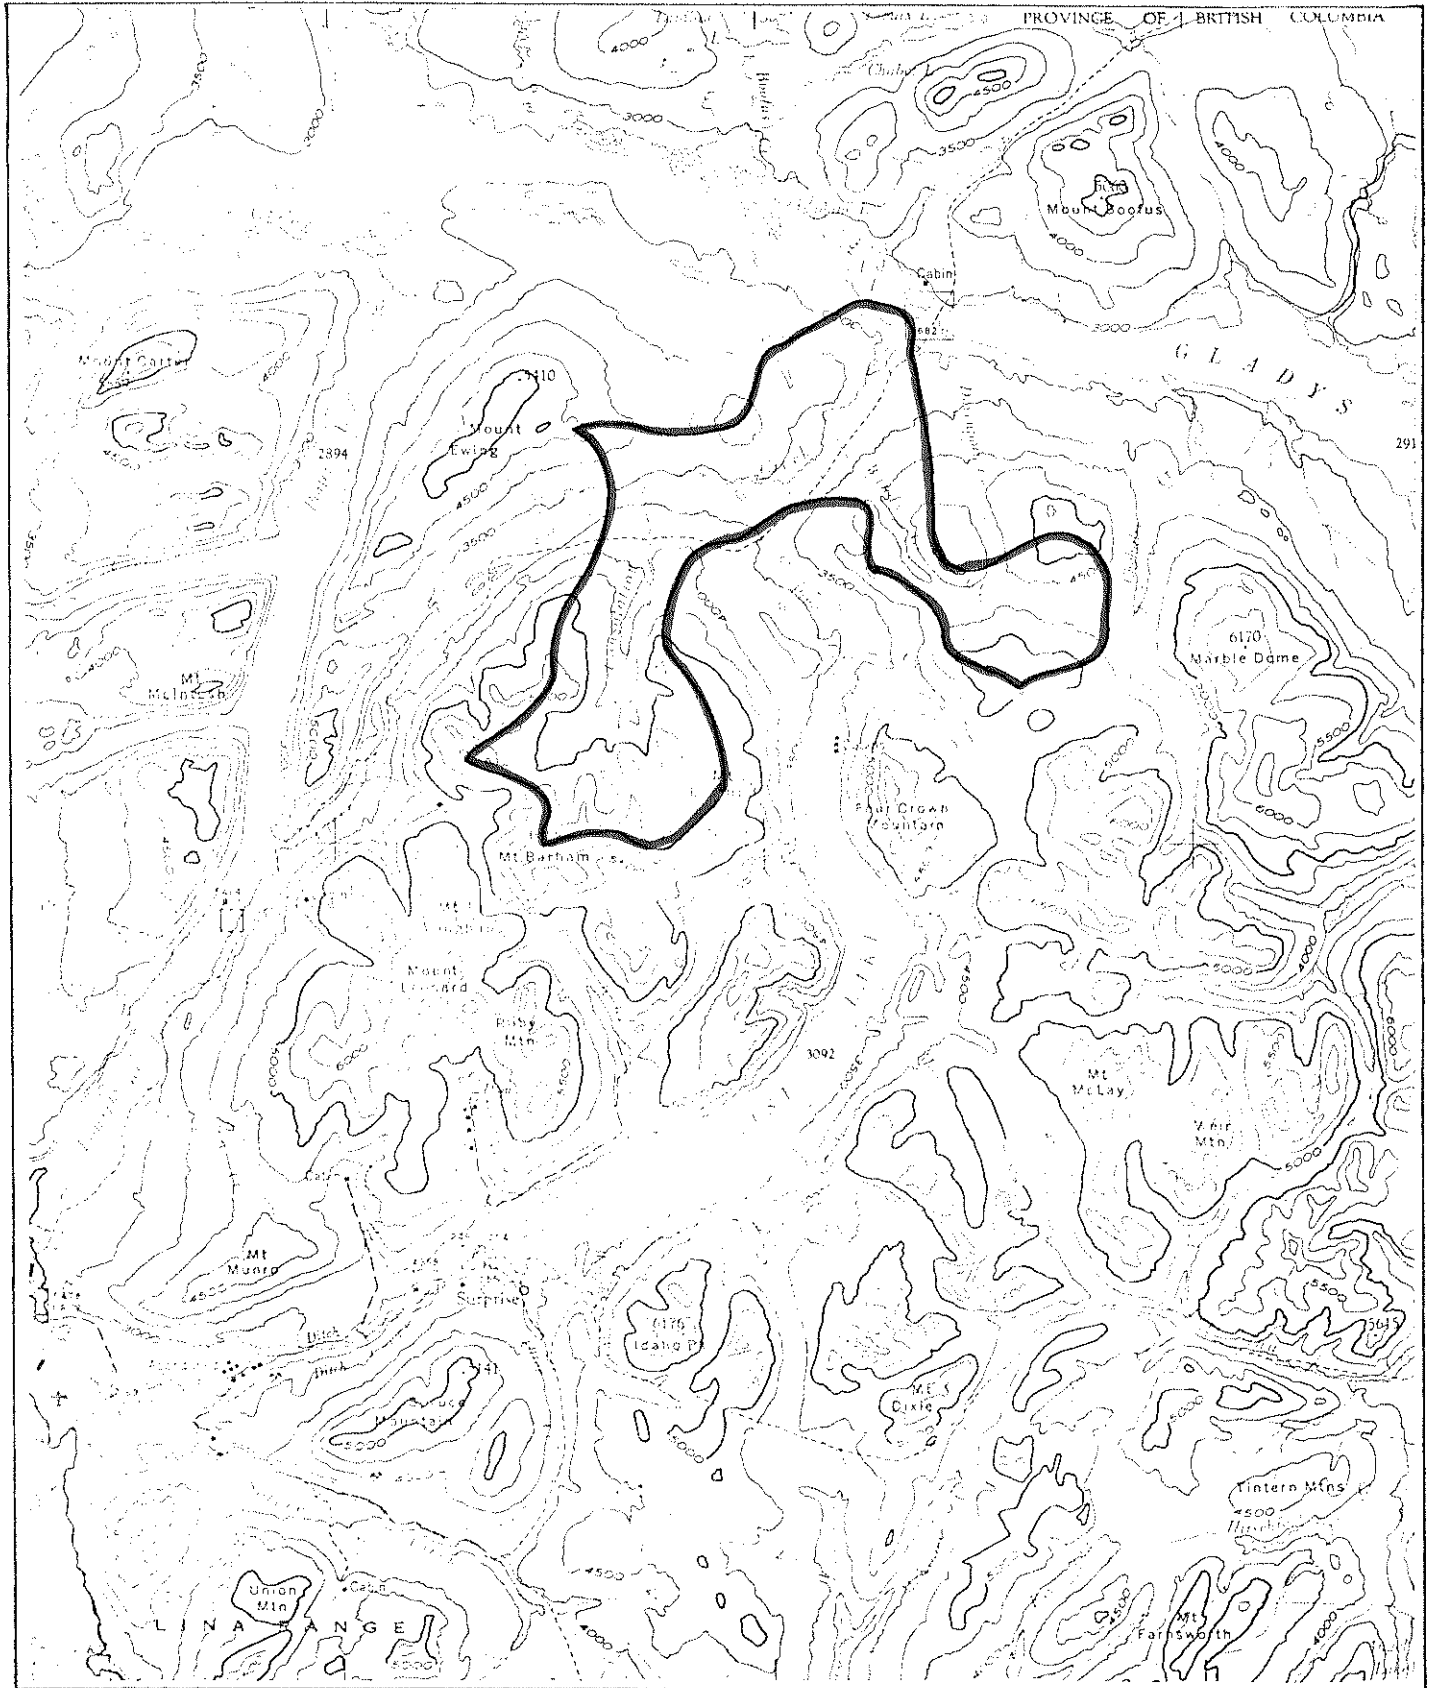

Province of British Columbia
Ministry of Energy, Mines and Petroleum Resources
MINERAL RESOURCES BRANCH-TITLES DIVISION

SCALE- 1:250 000

CONTOUR INTERVAL- 500 ft.

MINING DIVISION ATLIN	SKETCH PREPARED BY R. LAYFIELD
LAND DISTRICT CASSIAR	MINERAL TITLES DRAUGHTING, VICTORIA B.C.
MAP NO. 104N/14E & W	DATE 79-10-11