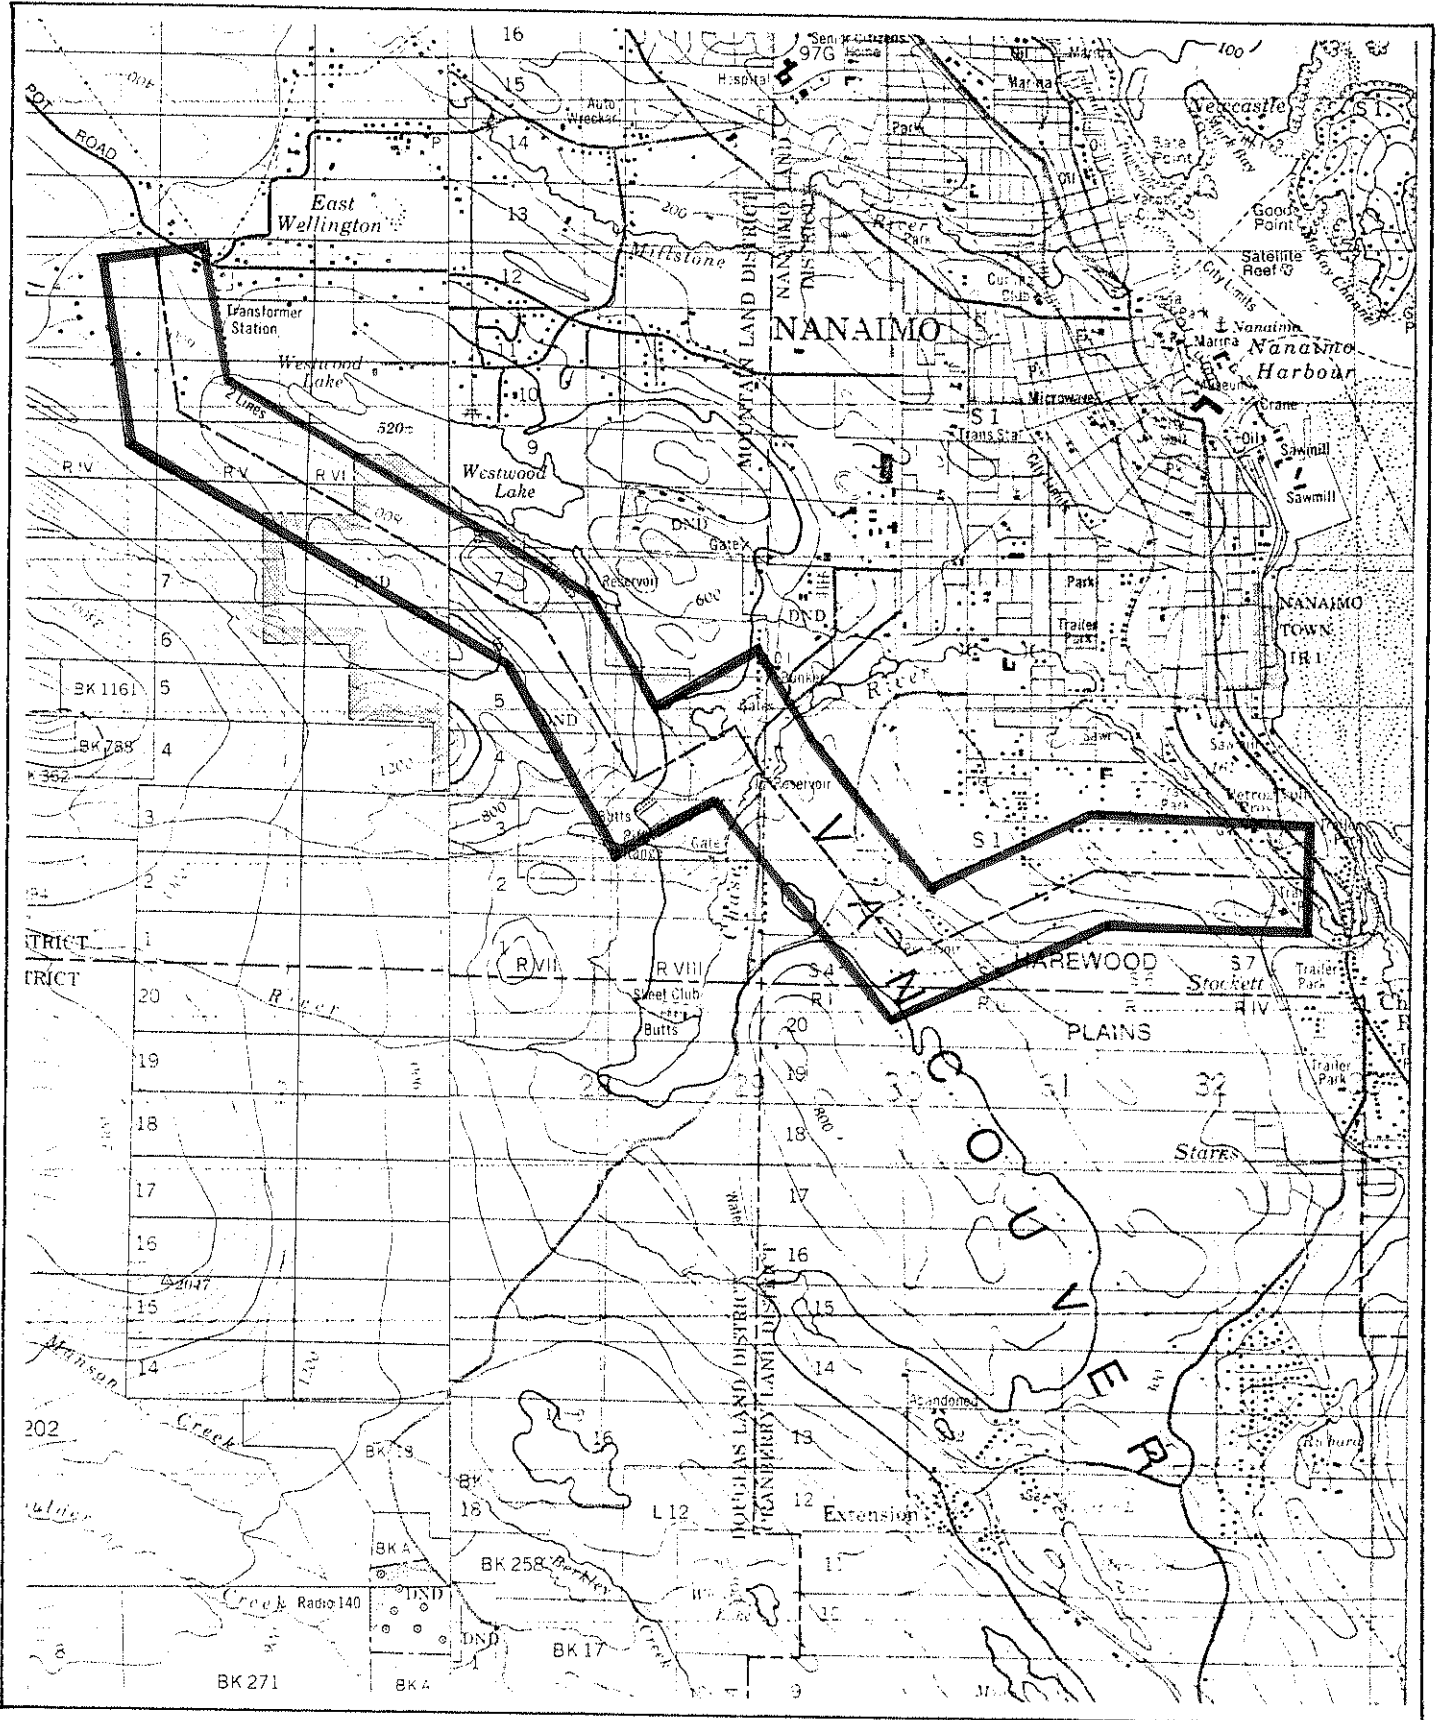

Province of British Columbia  
Ministry of Energy, Mines and Petroleum Resources  
MINERAL RESOURCES BRANCH-TITLES DIVISION

HARWOOD TRANSMISSION LINE TAPS

SCALE- 1:50 000

CONTOUR INTERVAL-100 FEET

MINING DIVISION	NANAIMO	SKETCH PREPARED BY TASH
LAND DISTRICT	MOUNTAIN & NANAIMO	MINERAL TITLES DRAUGHTING, VICTORIA B.C.
MAP NO.	92G/4W & 92 F/1E	DATE 79-05-15