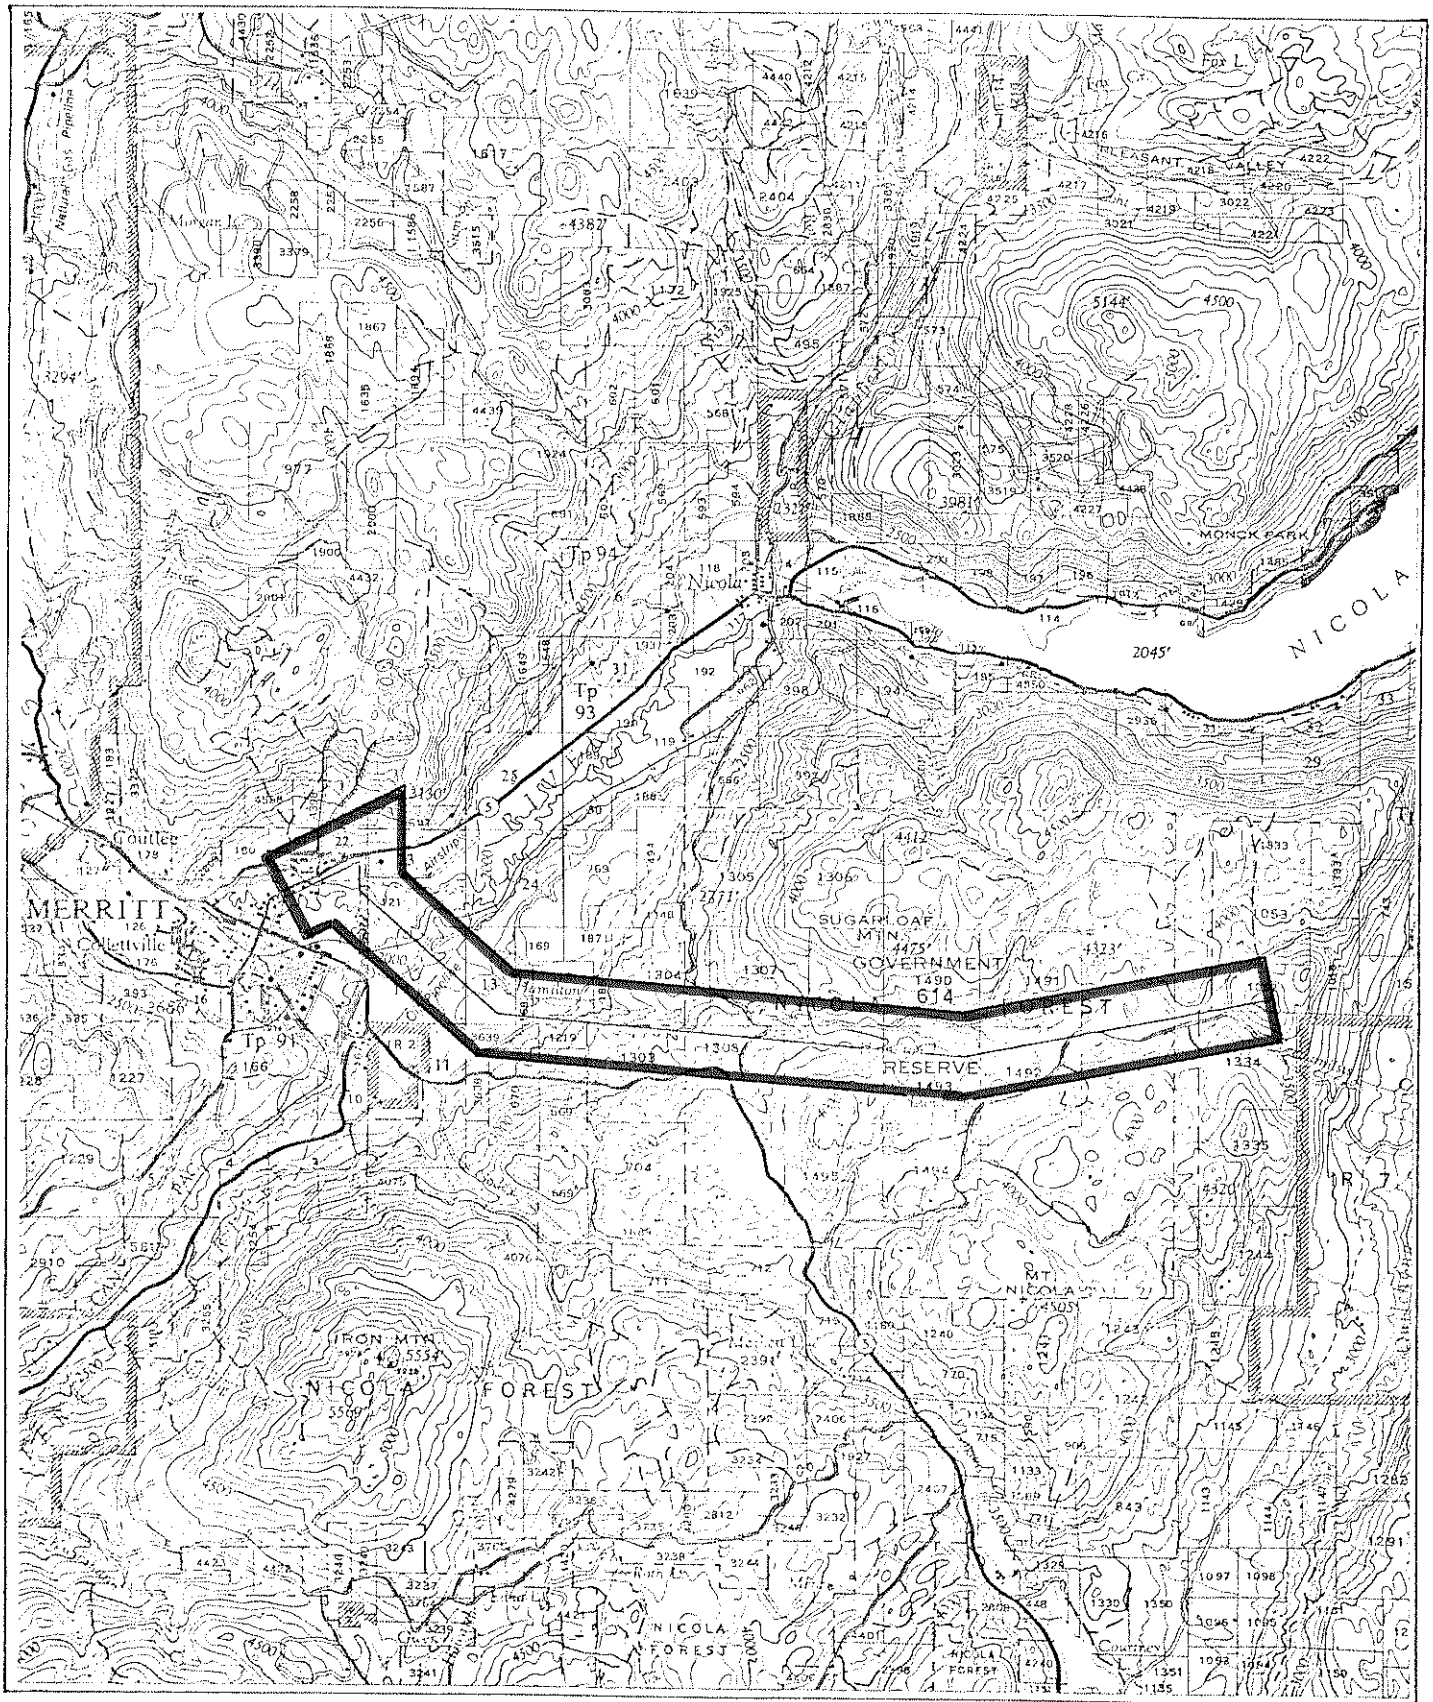

Province of British Columbia
Ministry of Energy, Mines and Petroleum Resources
MINERAL RESOURCES BRANCH-TITLES DIVISION

SCALE- 1:125 000

CONTOUR INTERVAL- 100 FEET

MINING DIVISION: NICOLA	SKETCH PREPARED BY K. BALLANTYNE
LAND DISTRICT: KAMLOOPS DIVISION OF YALE	MINERAL TITLES DRAUGHTING, VICTORIA B.C.
MAP NO.: 92 1/2 E - W	DATE APRIL 10, 1979