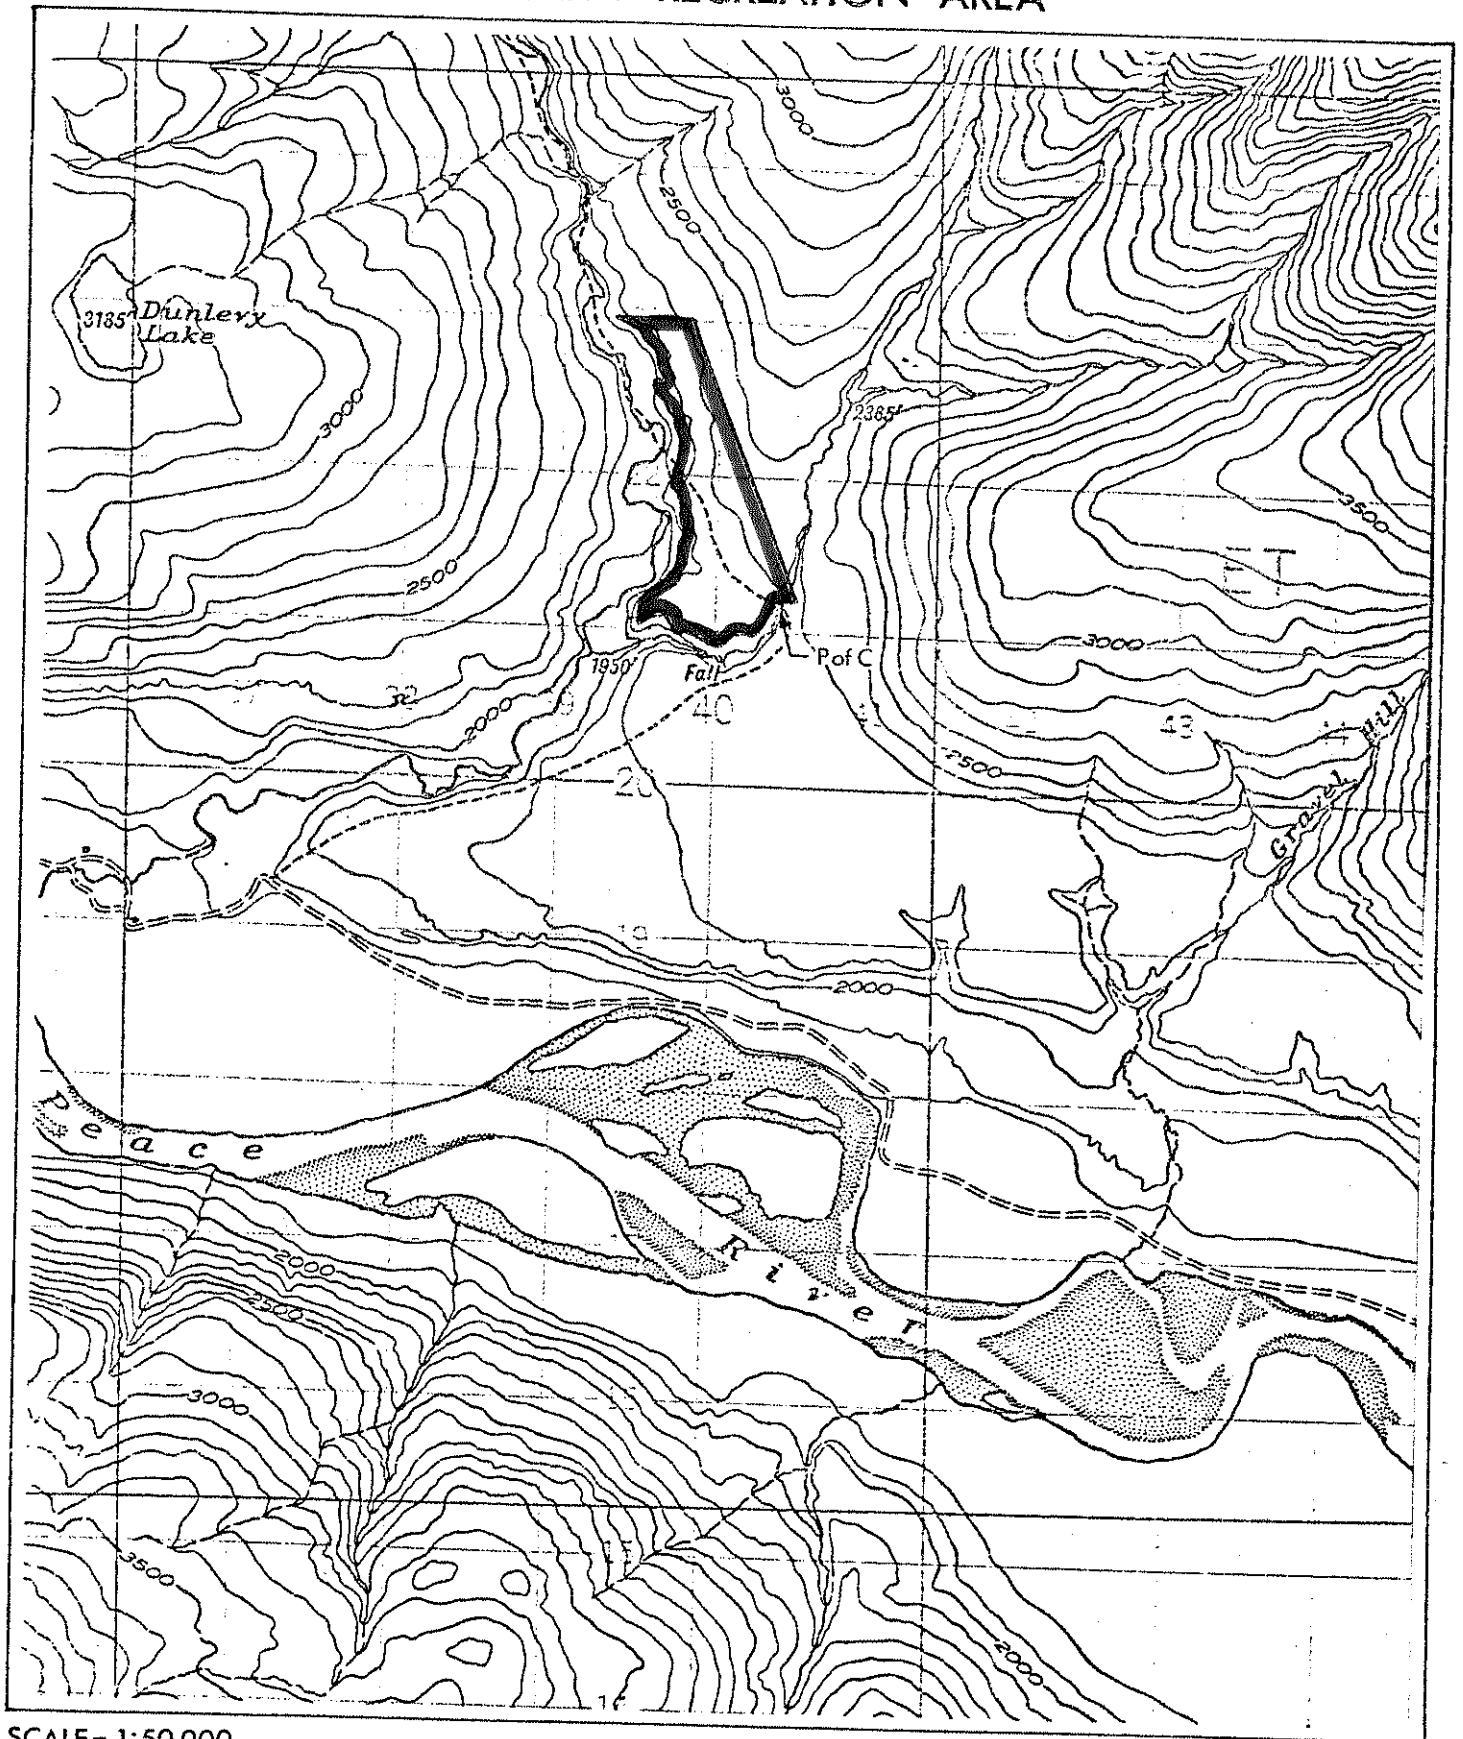

Province of British Columbia
Ministry of Energy, Mines and Petroleum Resources
MINERAL RESOURCES BRANCH-TITLES DIVISION

DUNLEVY RECREATION AREA

SCALE - 1:50 000

CONTOUR INTERVAL - 100 FEET

MINING DIVISION	LIARD	SKETCH PREPARED BY TASH
LAND DISTRICT	PEACE RIVER	MINERAL TITLES DRAUGHTING, VICTORIA B.C.
MAP NO.	94B/1W	DATE 79-07-04