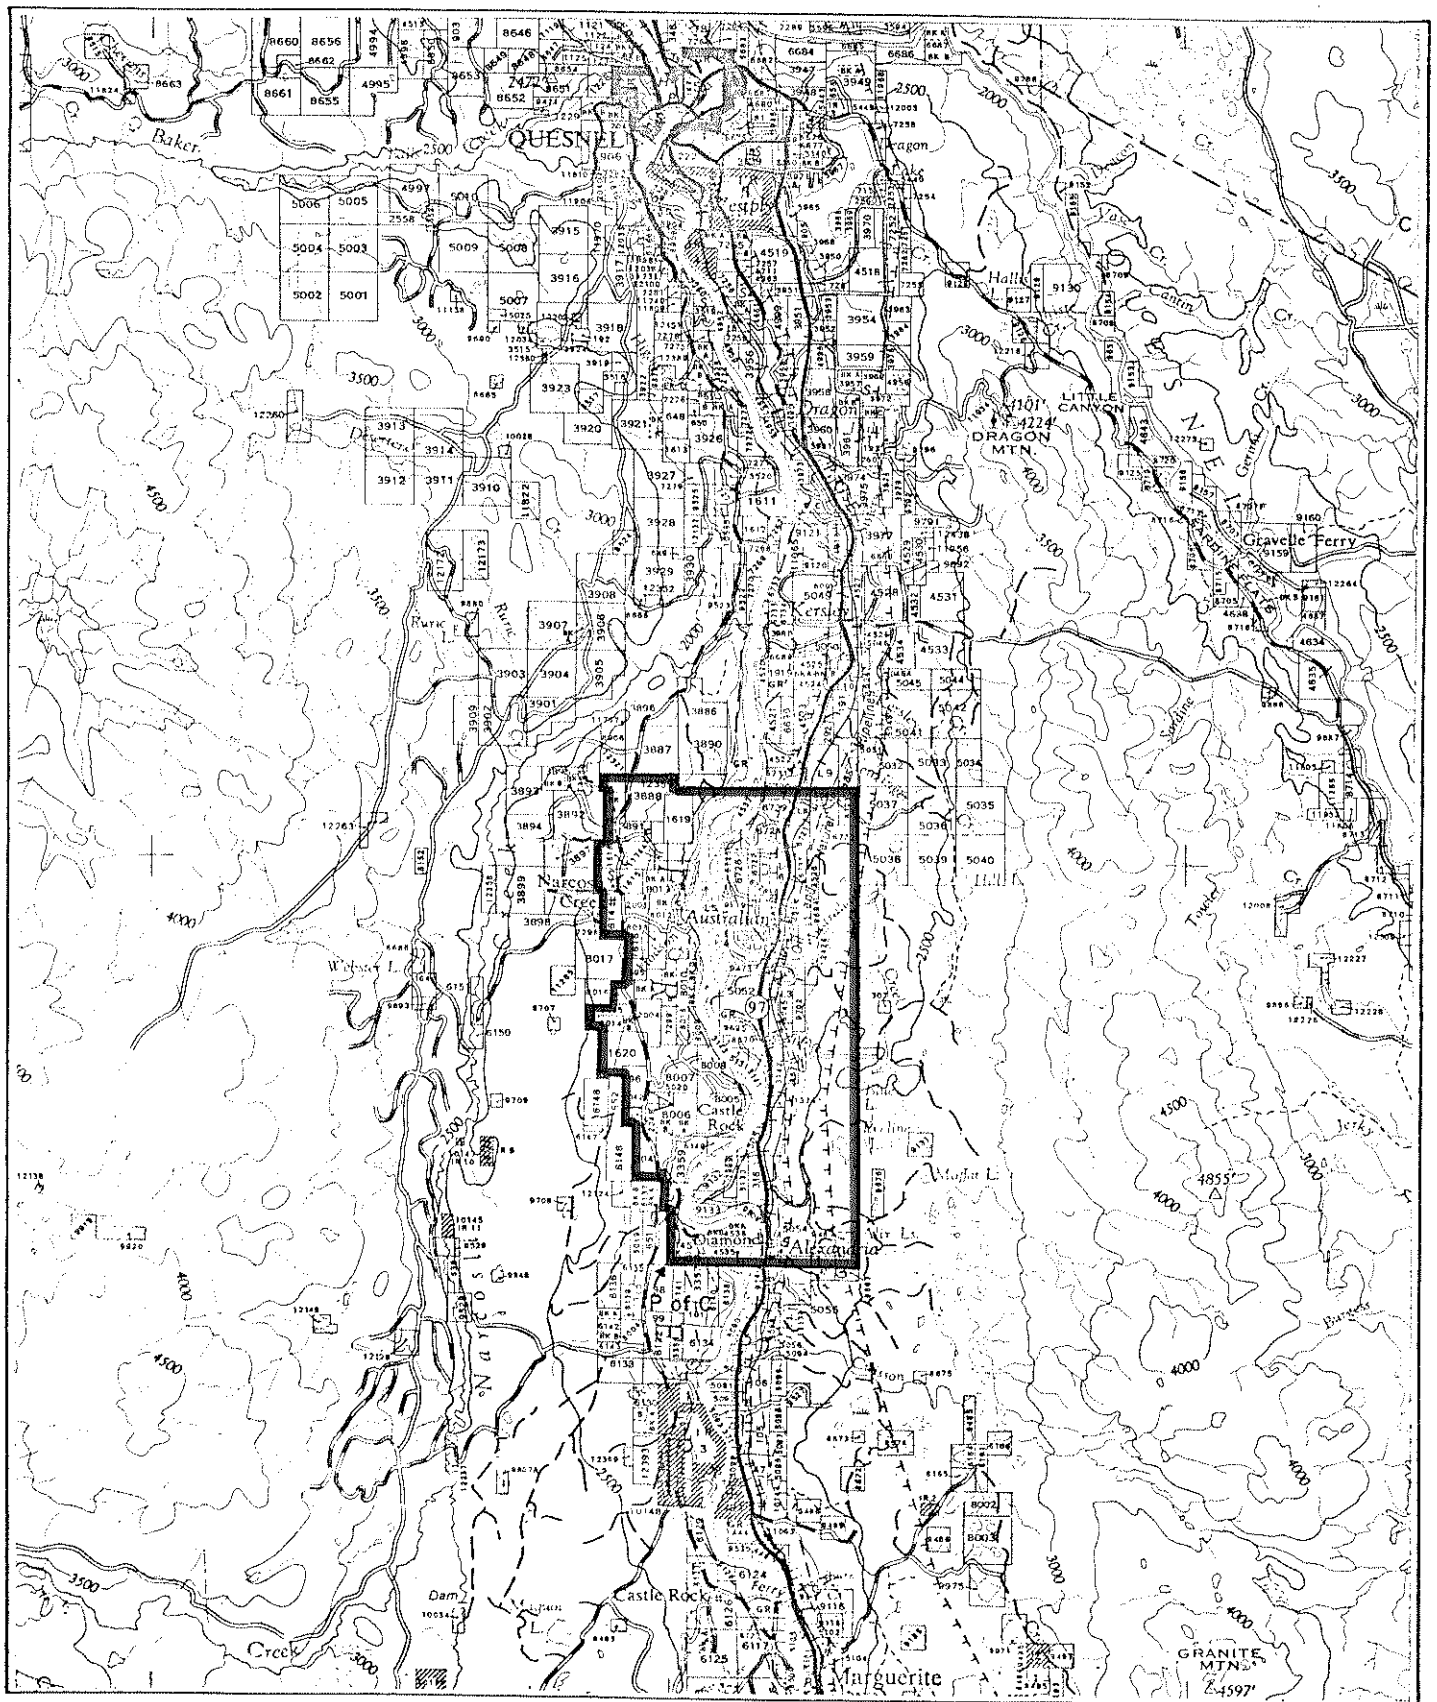

Province of British Columbia
Ministry of Energy, Mines and Petroleum Resources
MINERAL RESOURCES BRANCH-TITLES DIVISION

SCALE- 1:250 000

CONTOUR INTERVAL- 500 FEET

MINING DIVISION CARIBOO	SKETCH PREPARED BY K. BALLANTYNE
LAND DISTRICT CARIBOO	MINERAL TITLES DRAUGHTING, VICTORIA B.C.
MAP NO. 93 B/9W, 10E, 15E, 16W	DATE 80-01-10