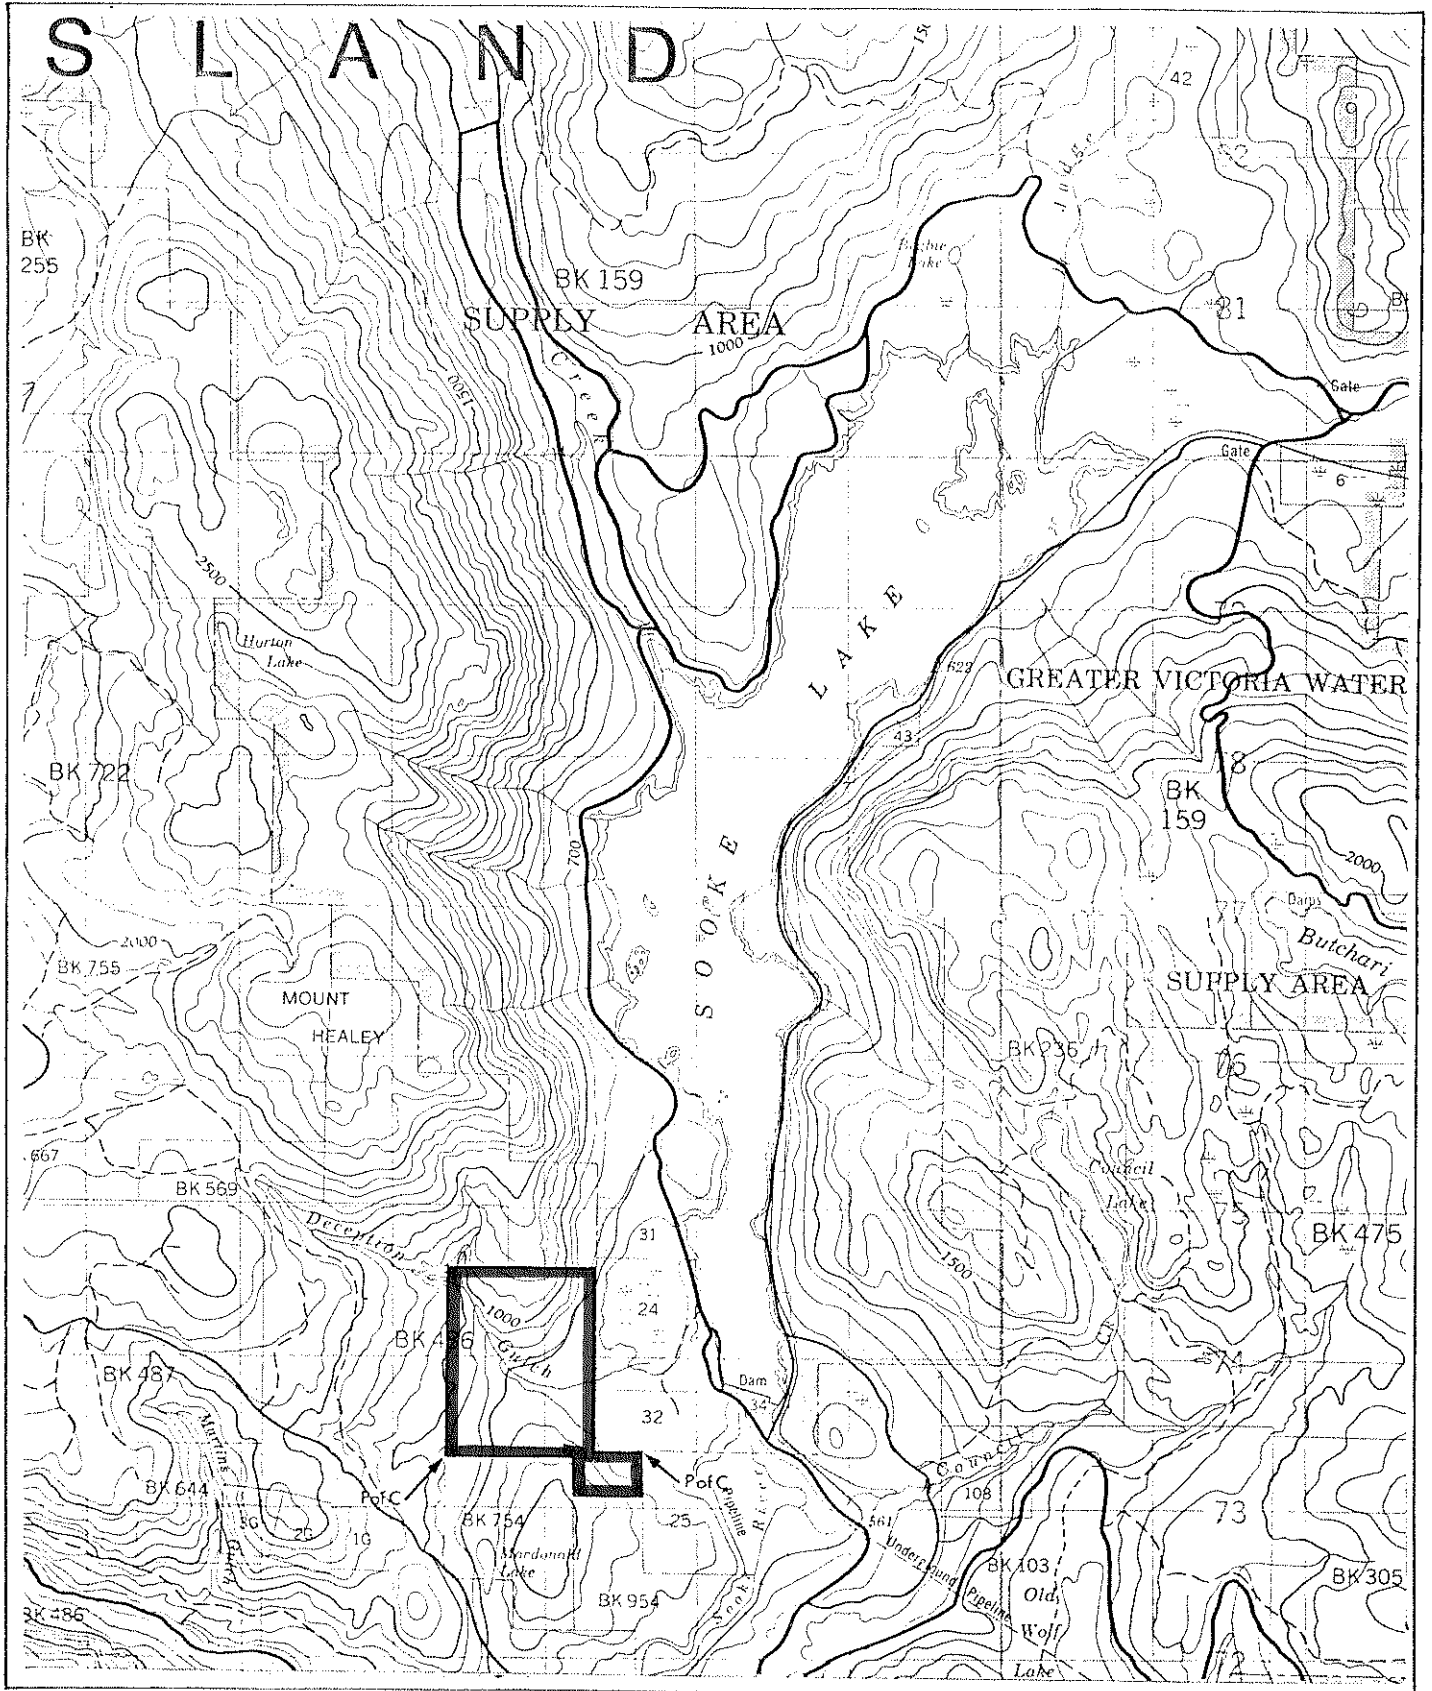

Province of British Columbia
Ministry of Energy, Mines and Petroleum Resources
MINERAL RESOURCES BRANCH-TITLES DIVISION

ADDITION TO GREATER VICTORIA WATER SUPPLY

SCALE - 1:50 000

CONTOUR INTERVAL - 100 FEET

MINING DIVISION	VICTORIA	SKETCH PREPARED BY TASH
LAND DISTRICT	MALAHAT	MINERAL TITLES DRAUGHTING, VICTORIA B.C.
MAP NO.	92 B/12E	DATE 79-05-29