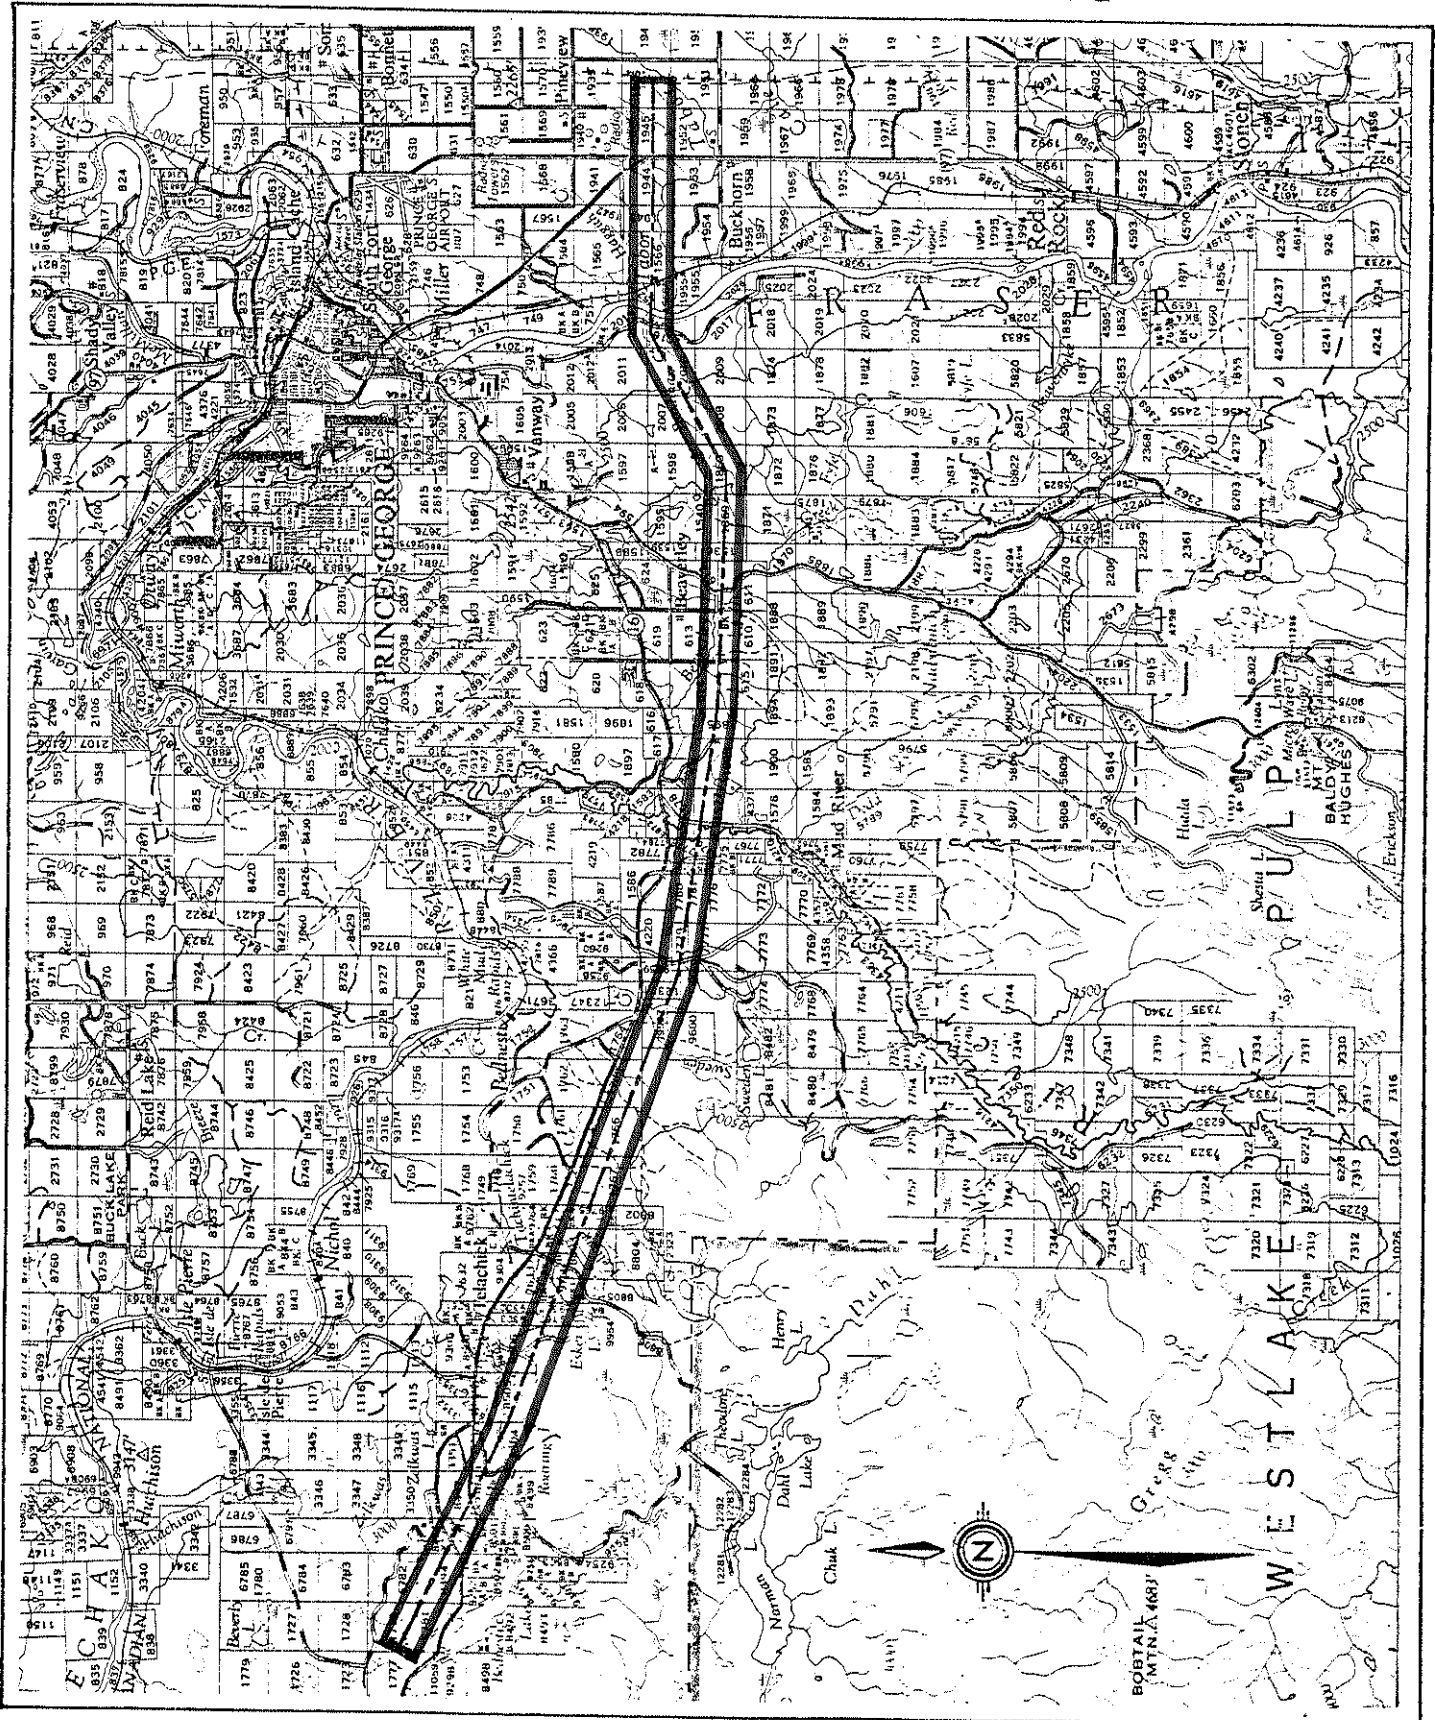

Province of British Columbia
Ministry of Energy, Mines and Petroleum Resources
MINERAL RESOURCES BRANCH-TITLES DIVISION

PORTION OF WILLISTON-TELKWA T/L

SCALE - 1:250 000

CONTOUR INTERVAL - 500 FEET

MINING DIVISION	CARIBOO	SKETCH PREPARED BY	TASH
LAND DISTRICT	CARIBOO	MINERAL TITLES DRAUGHTING,	VICTORIA B.C.
MAP NO.	93G	DATE	79-05-09