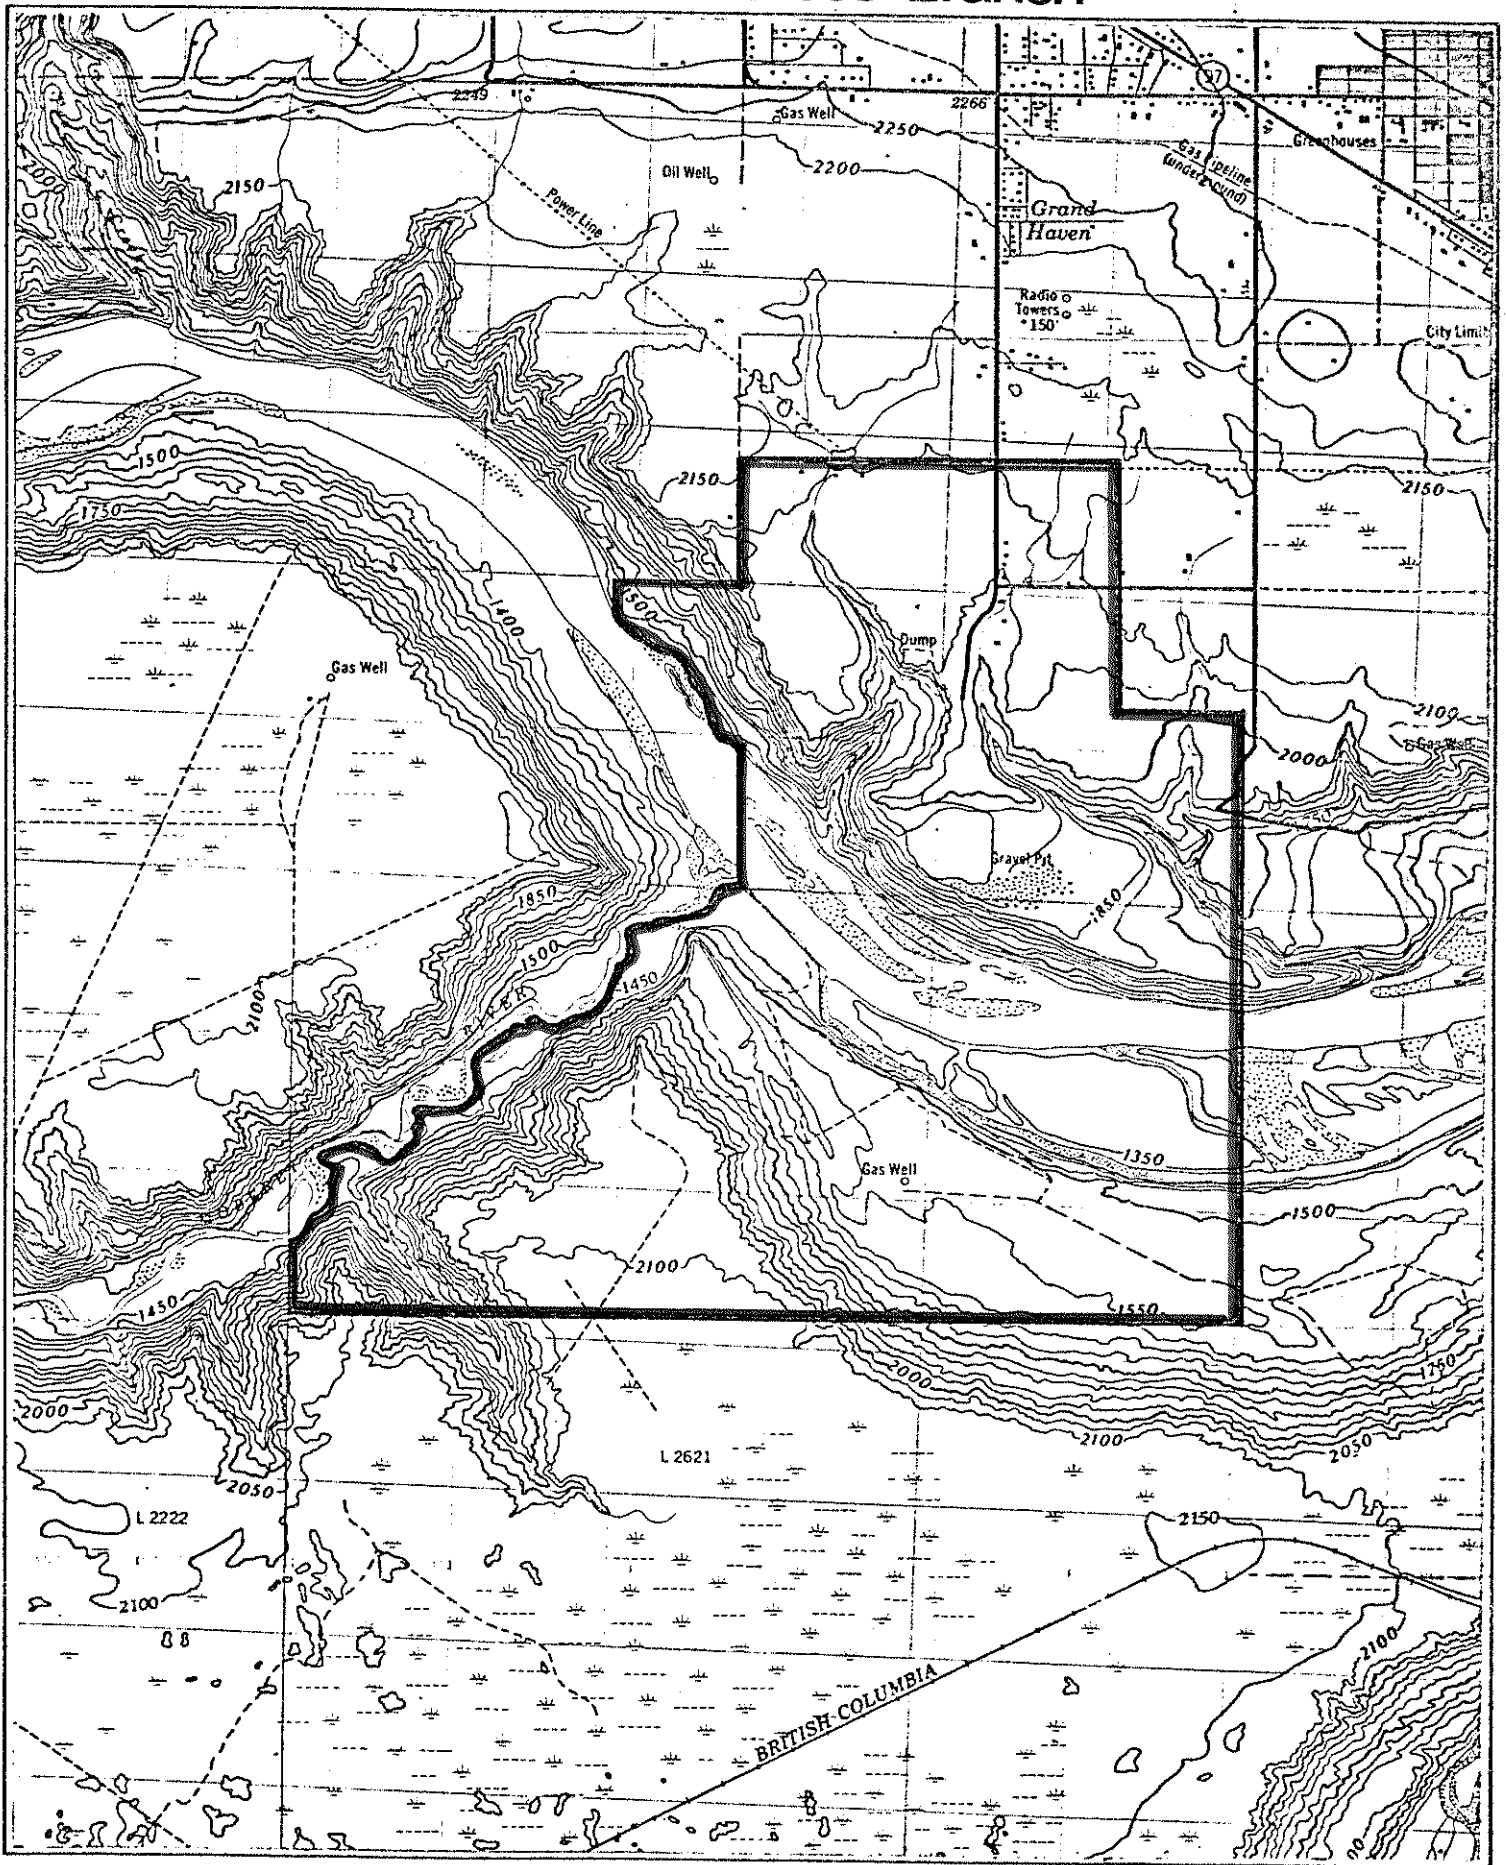

Province of
British Columbia
 Ministry of Mines and
 Petroleum Resources
 Mineral Resources Branch

FILE 113(463)

SCALE: 1:50,000

CONTOUR INTERVAL: 50 feet

MINING DIVISION(S) LIARD	MINERAL TITLES DRAUGHTING ROOM, VICTORIA, B.C.
LAND DISTRICT(S) PEACE RIVER	PREPARED BY: R. LAYFIELD
MAP NO(S) 94A/2W	DATE: JANUARY 11, 1978