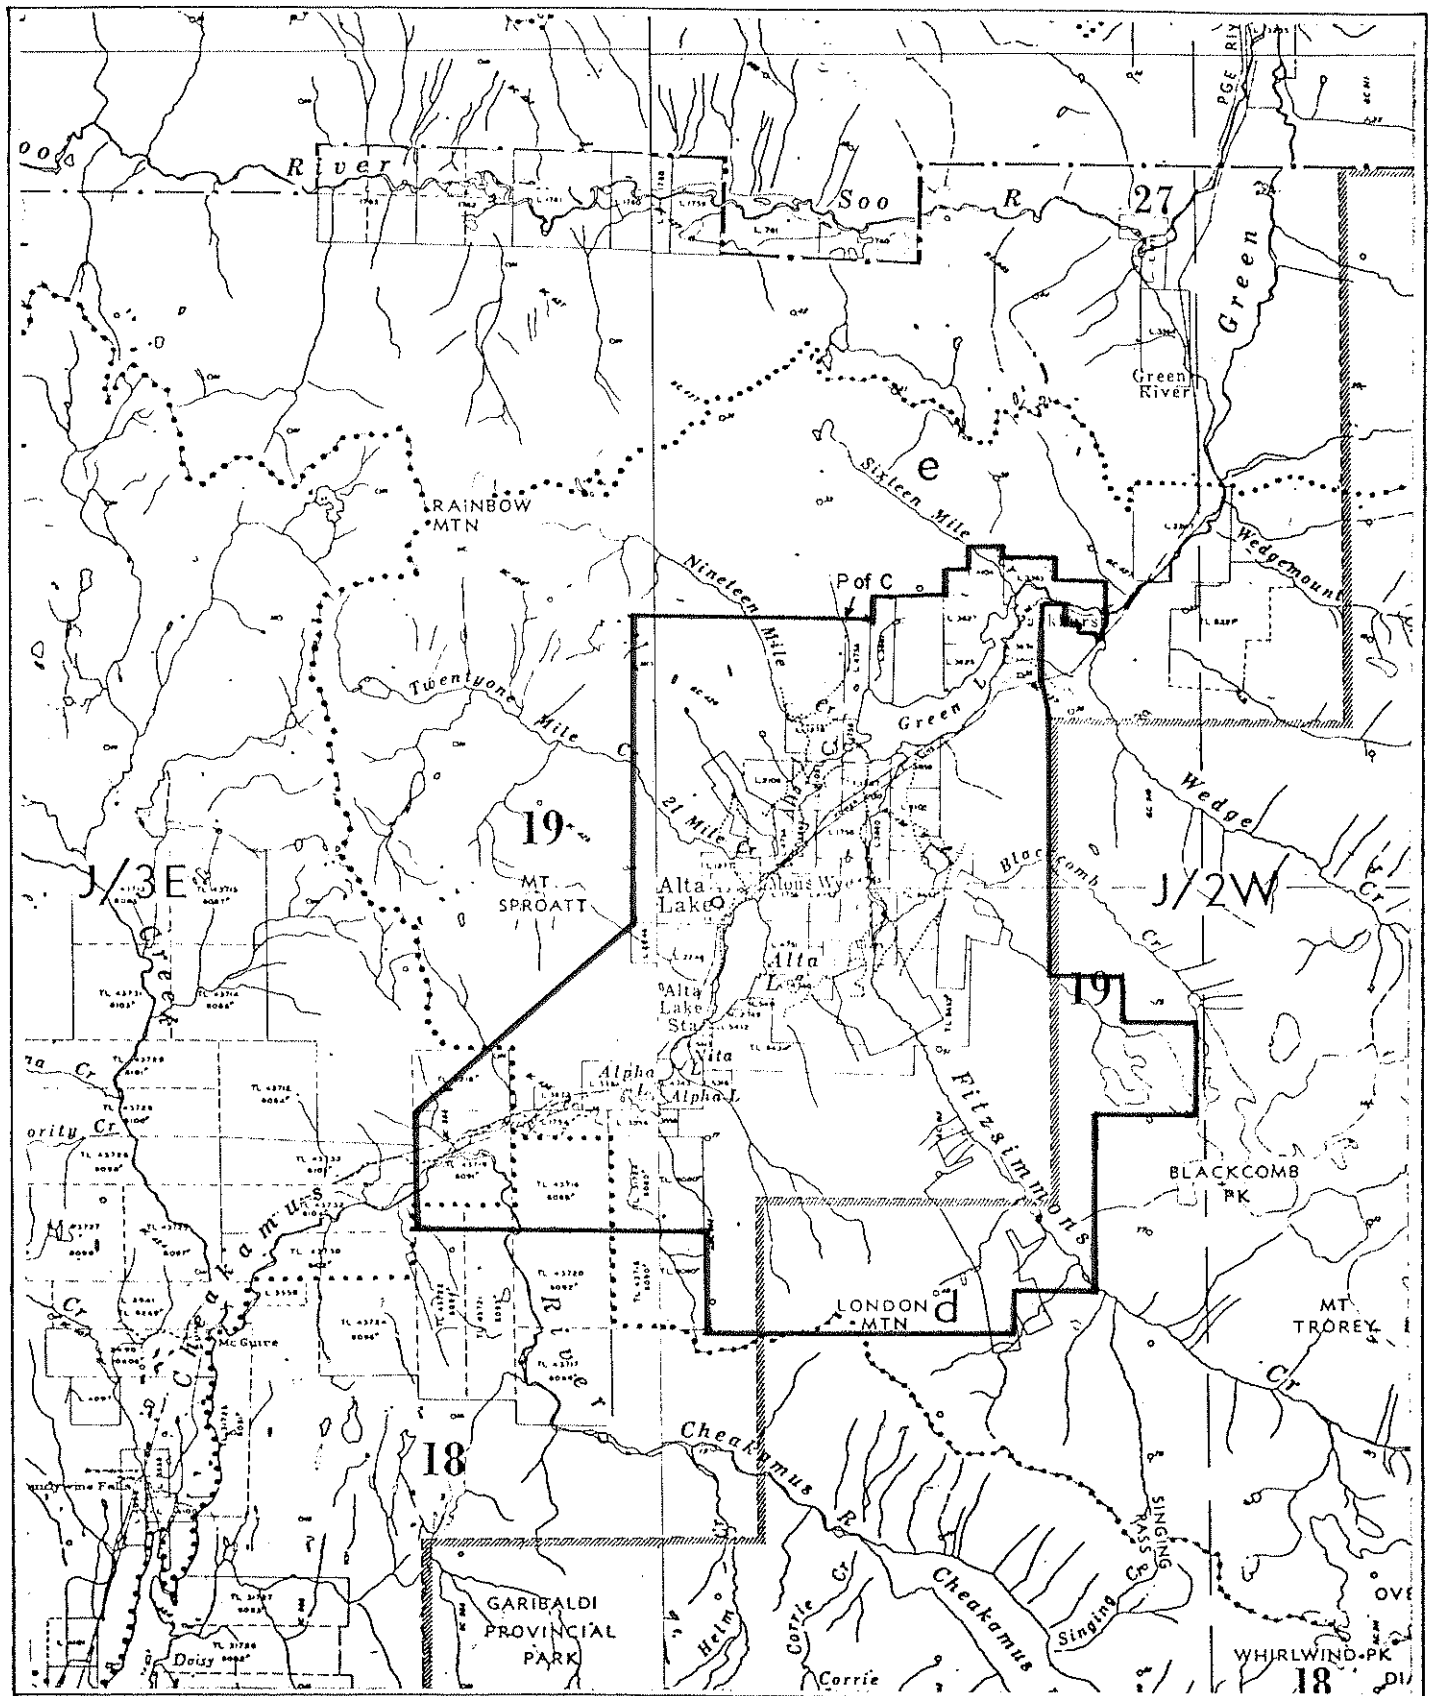

Province of British Columbia
Ministry of Energy, Mines and Petroleum Resources
MINERAL RESOURCES BRANCH-TITLES DIVISION

RESORT - MUNICIPALITY OF WHISTLER

SCALE- 2 MILE = 1 INCH

MINING DIVISION VANCOUVER	SKETCH PREPARED BY R. LAYFIELD
LAND DISTRICT GROUP I NEW WESTMINSTER	MINERAL TITLES DRAUGHTING, VICTORIA B.C.
MAP NO. 92 J/2W,3E	DATE 79-12-11