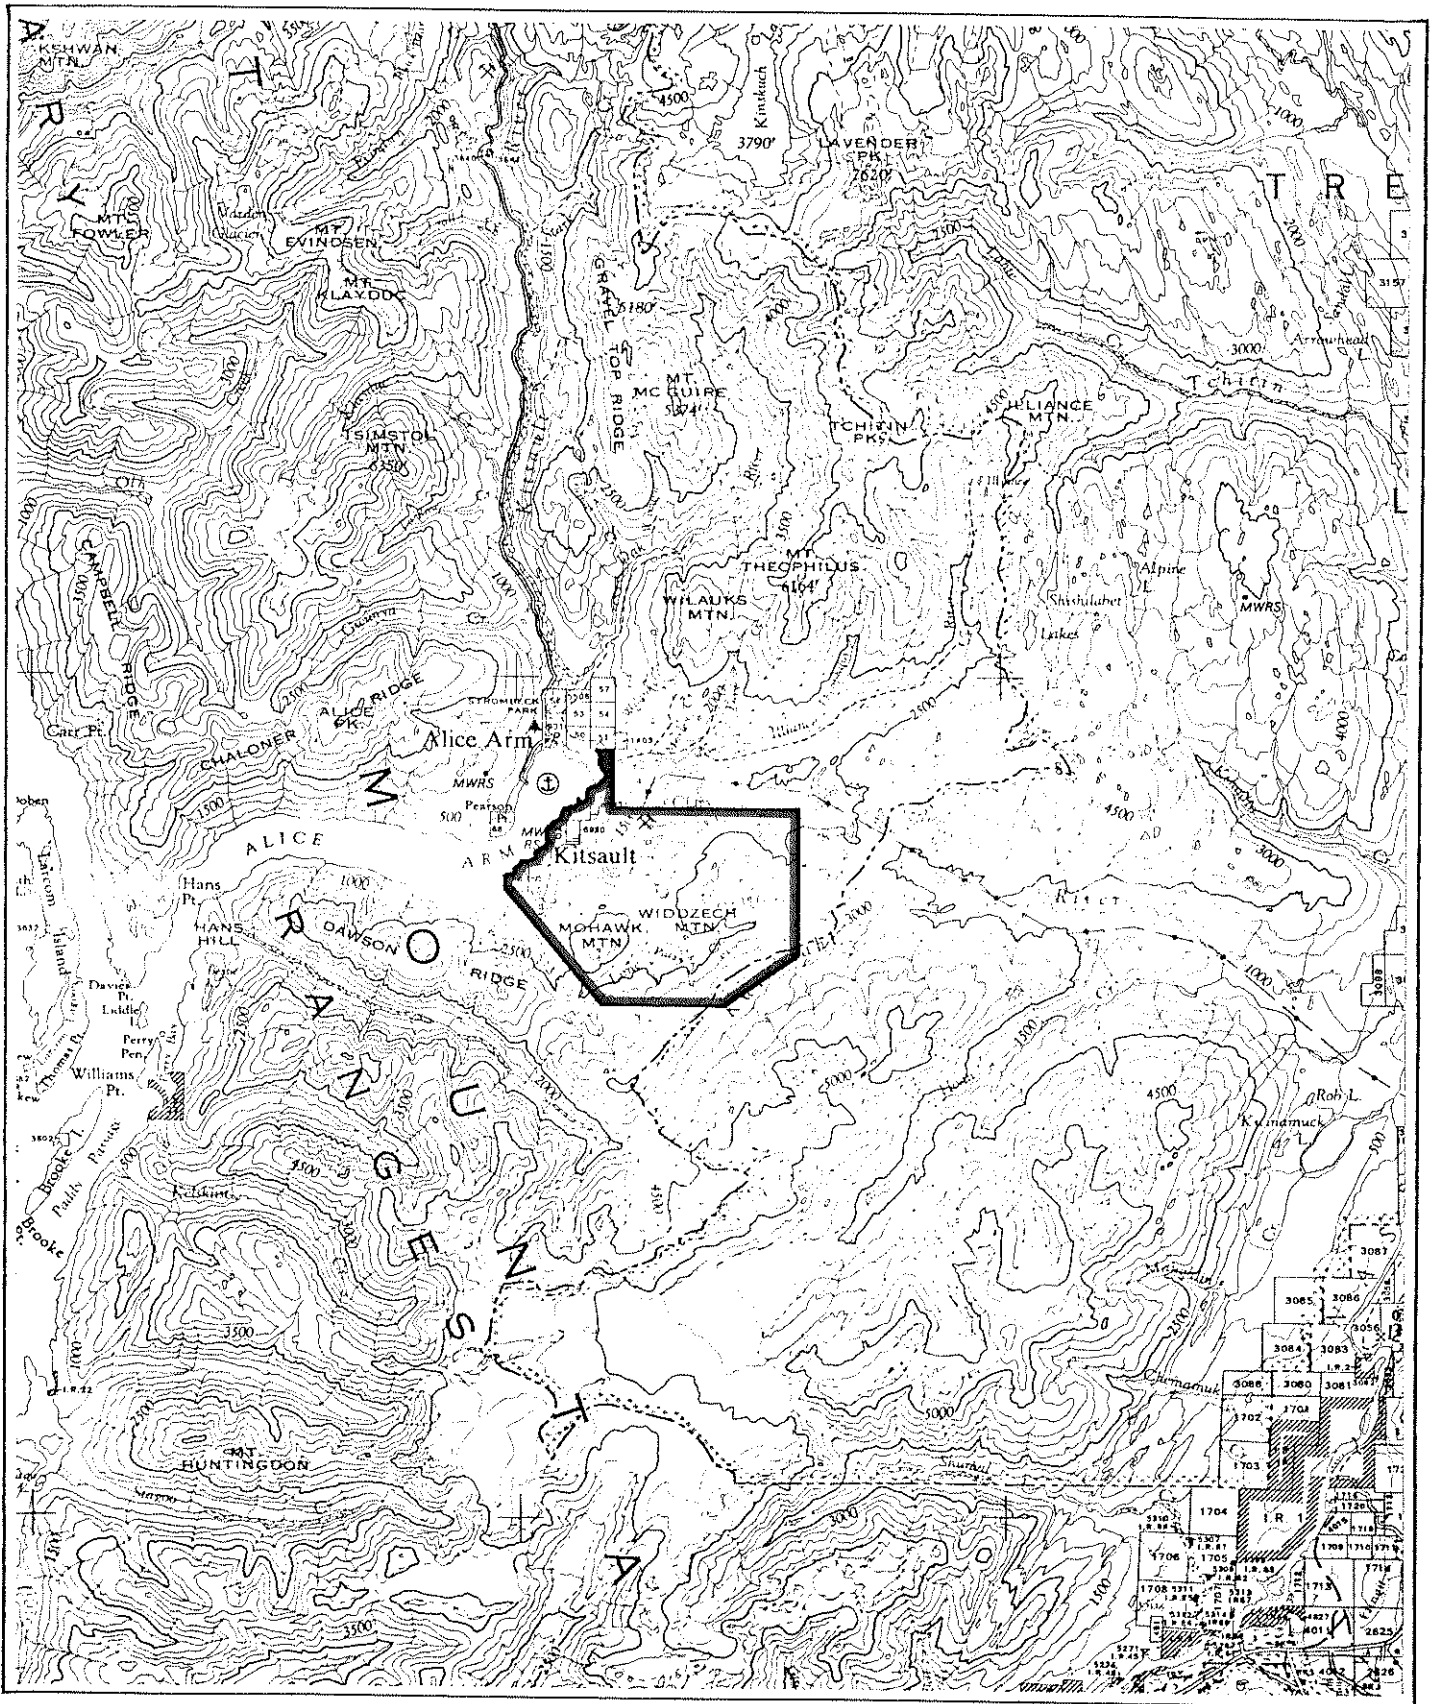

Province of British Columbia
Ministry of Energy, Mines and Petroleum Resources
MINERAL RESOURCES BRANCH—TITLES DIVISION

CLIMAX MOLYBDENUM MINE PROJECT

SCALE-1:250 000

CONTOUR INTERVAL-500 FEET

MINING DIVISION SKEENA	SKETCH PREPARED BY S.H.
LAND DISTRICT CASSIAR	MINERAL TITLES DRAUGHTING, VICTORIA B.C.
MAP NO. 103P/5E,6W	DATE FEBRUARY 9, 1979