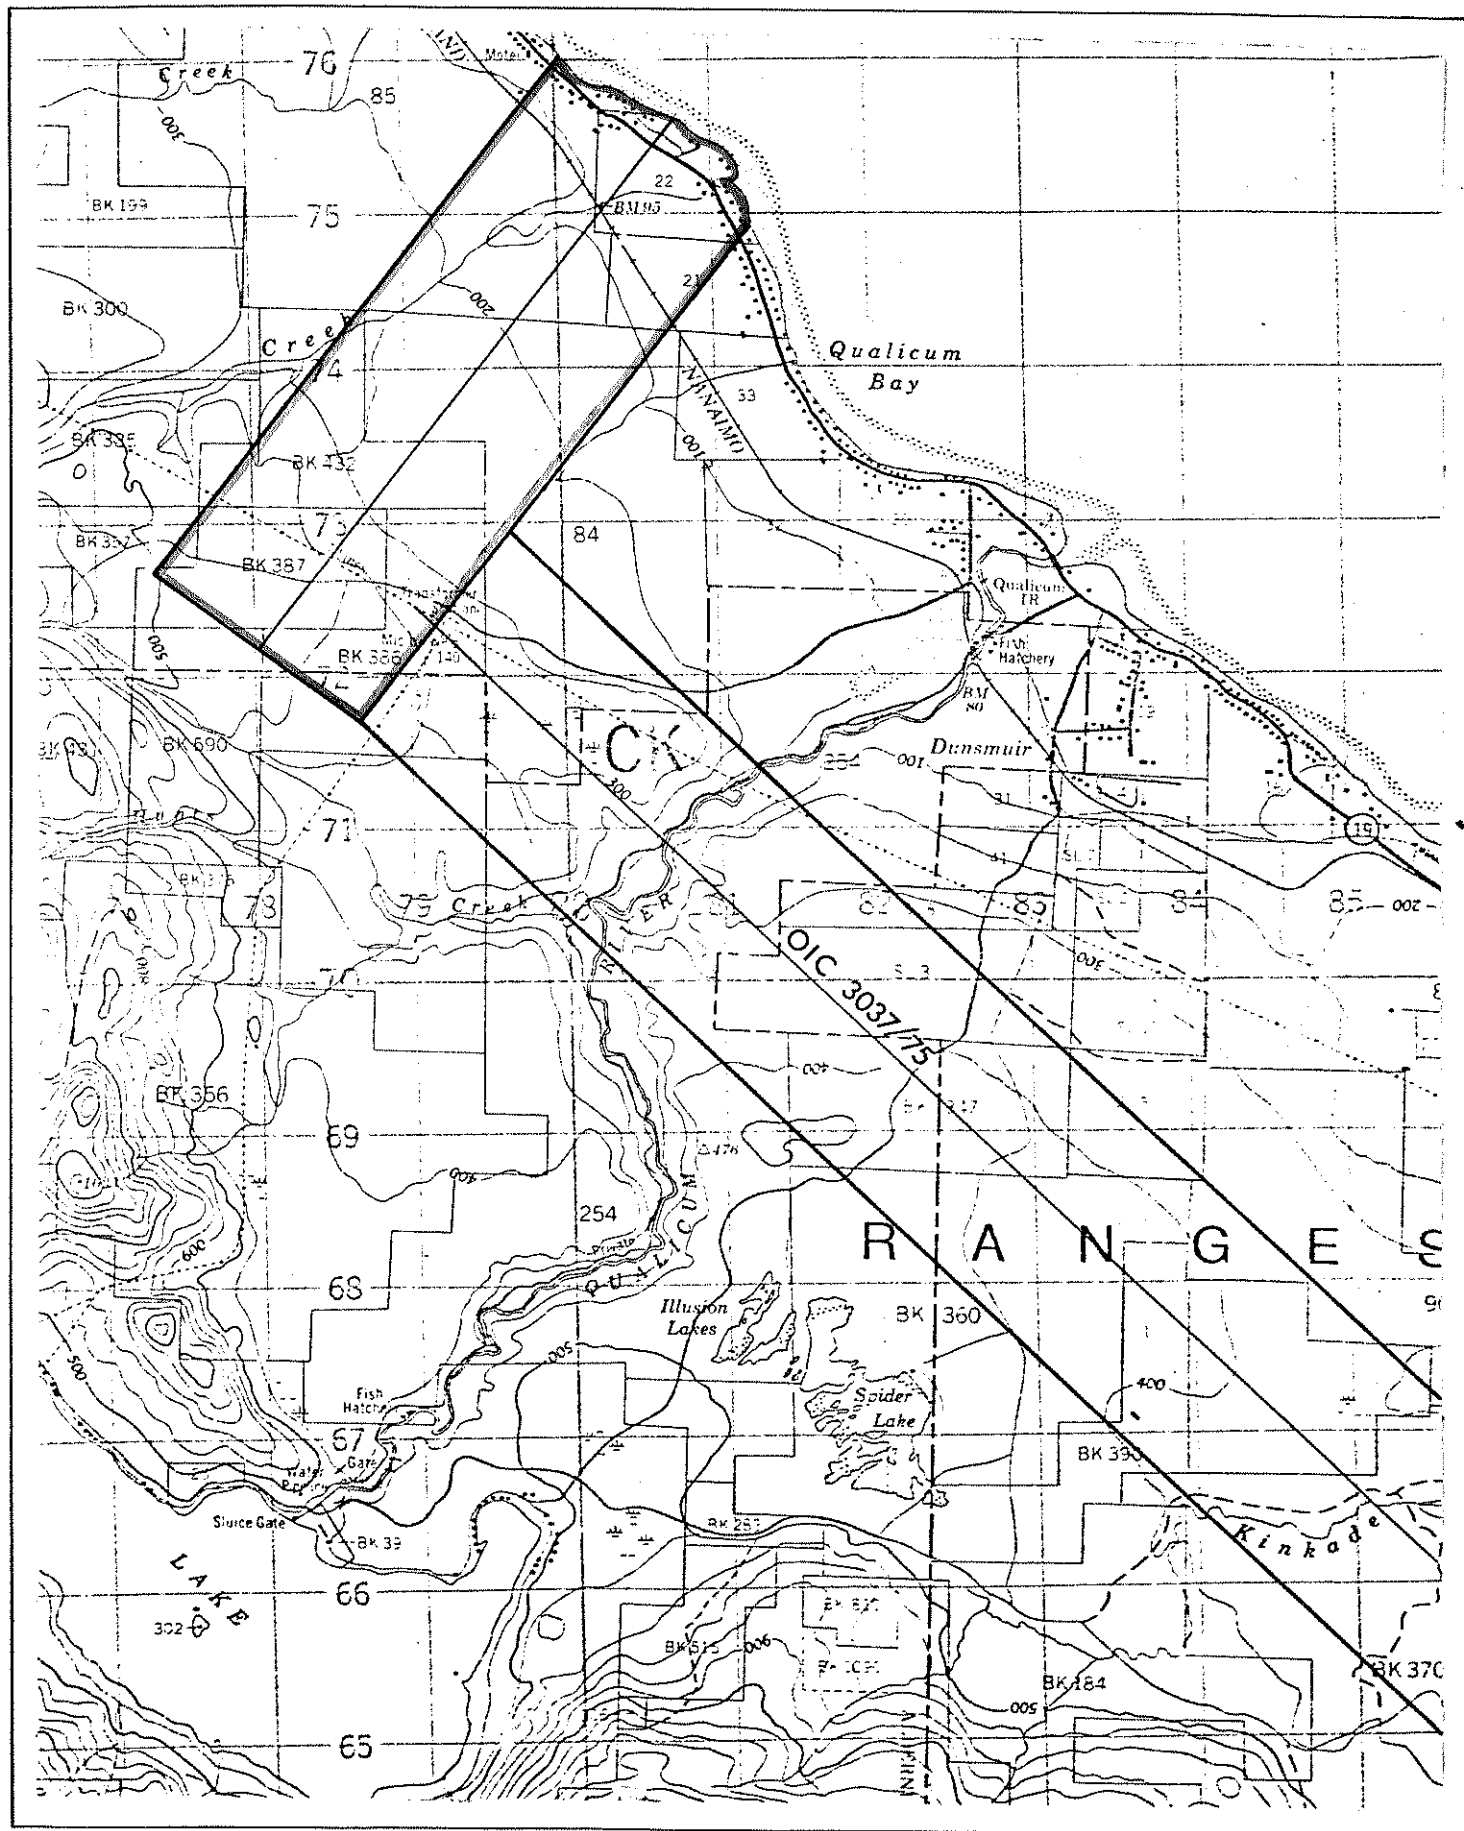

Province of British Columbia
Ministry of Energy, Mines and Petroleum Resources

SCALE: 1:50 000

CONTOUR INTERVAL: 100 FEET

MINING DIVISION(S) NANAIMO	MINERAL TITLES DRAUGHTING ROOM, VICTORIA, B.C.
LAND DISTRICT(S) NEWCASTLE	PREPARED BY: TASH
MAP NO(S) 92 F/7E	DATE: 79-1-12