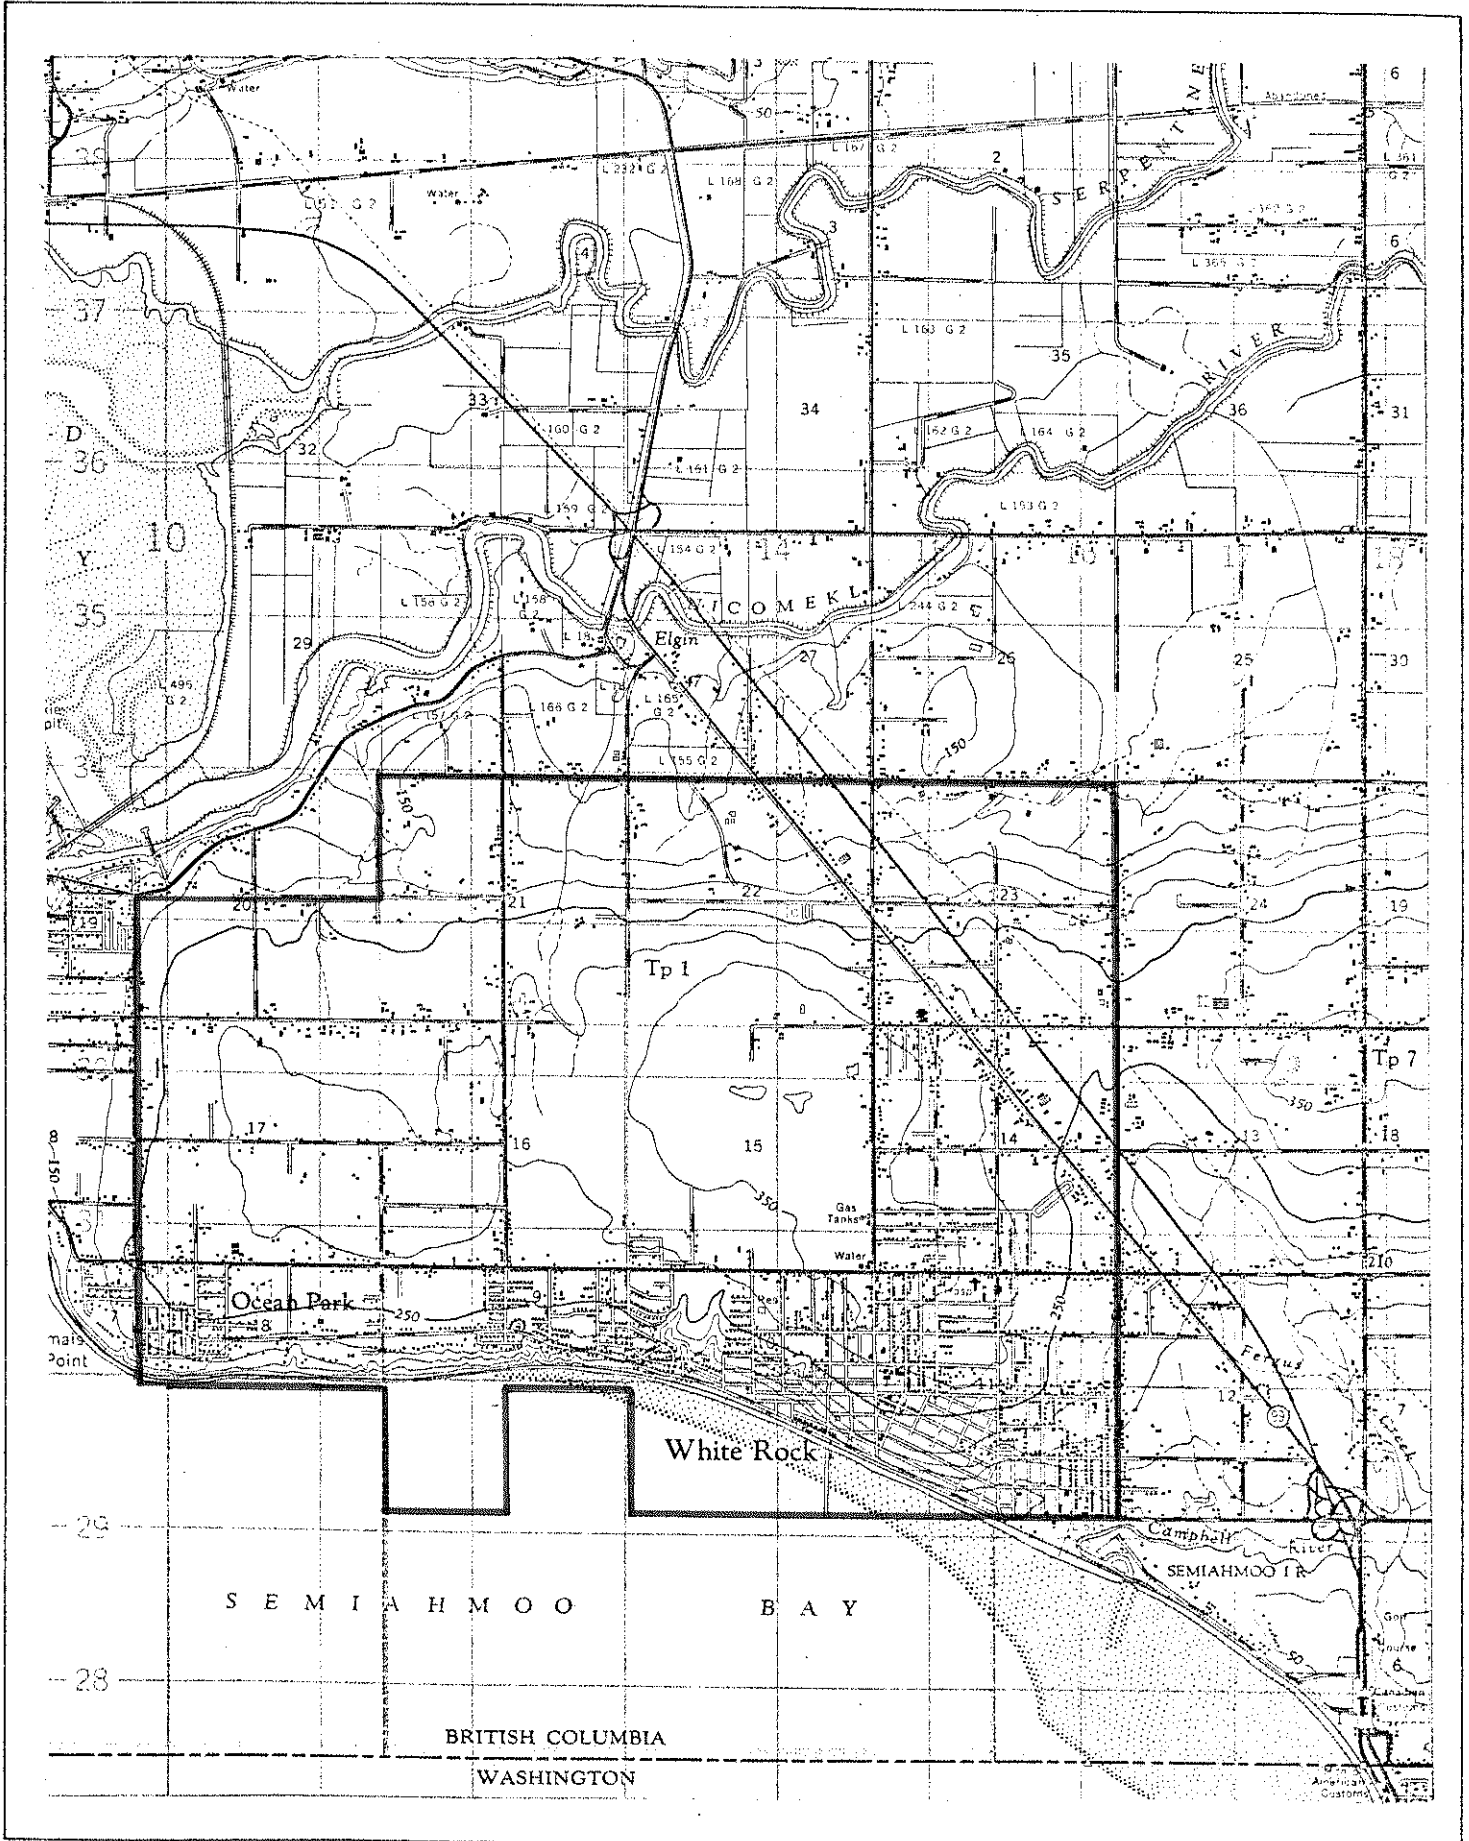

Province of
British Columbia
 Ministry of Mines and
 Petroleum Resources
 Mineral Resources Branch

FILE 113(464)

SCALE: 1/50,000

CONTOUR INTERVAL: 50'

MINING DIVISION(S) NEW WESTMINSTER	MINERAL TITLES DRAUGHTING ROOM, VICTORIA, B.C.
LAND DISTRICT (S) NEW WESTMINSTER, GROUP 2	PREPARED BY: A. C. F.
MAP NO(S) 92 G/2 W	DATE: 6-12-77