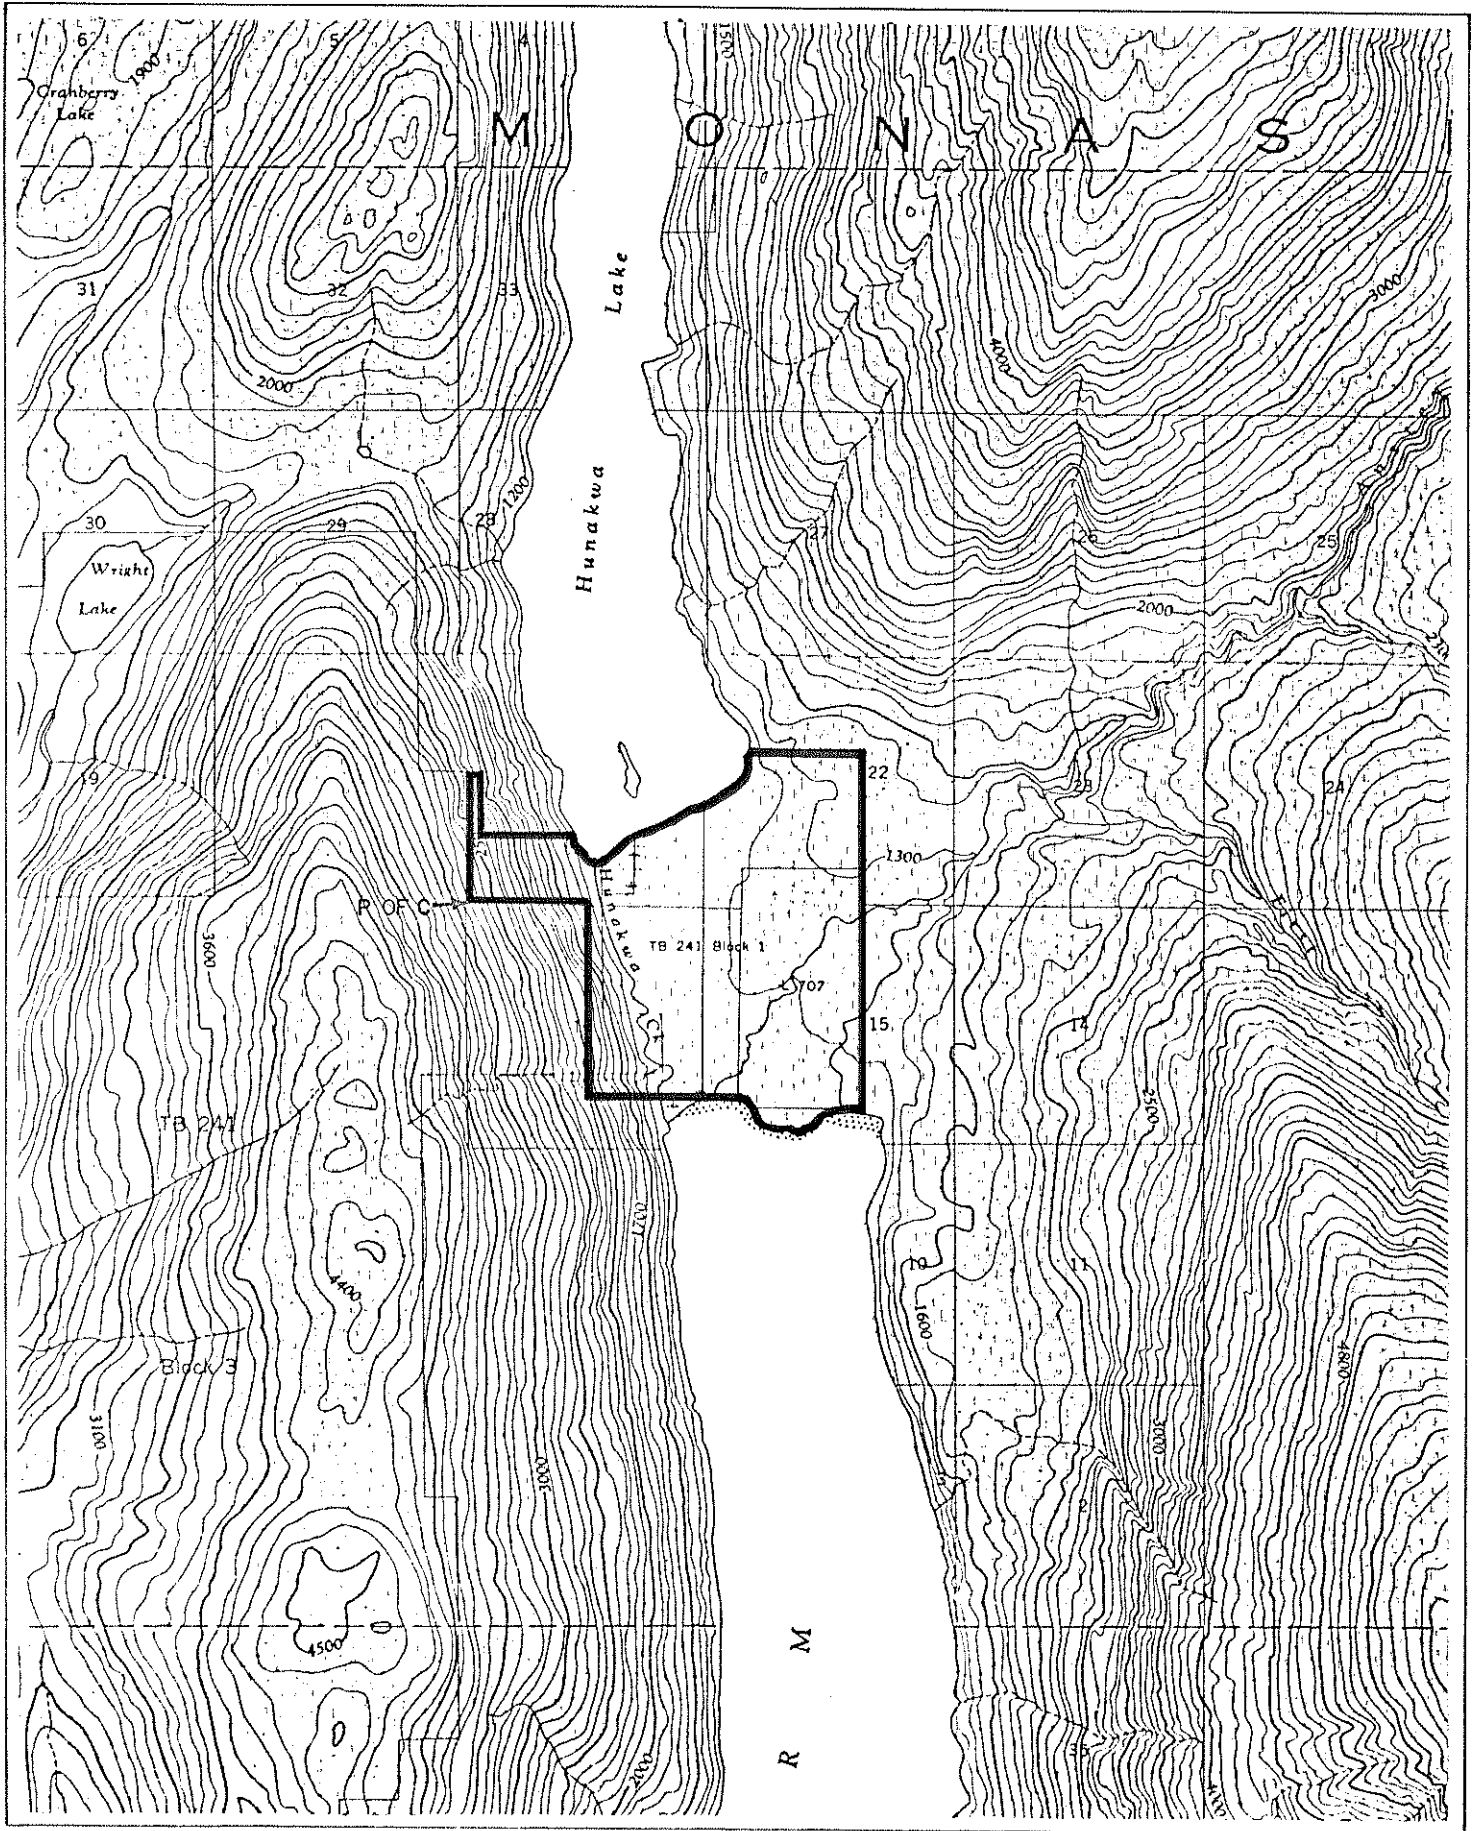

Province of  
**British Columbia**  
 Ministry of Mines and  
 Petroleum Resources  
 Mineral Resources Branch

FILE 113 ( 474 )

SCALE: 1:50 000

CONTOUR INTERVAL: 100 FEET

MINING DIVISION(S) KAMLOOPS	MINERAL TITLES DRAUGHTING ROOM, VICTORIA, B.C.
LAND DISTRICT (S) KAMLOOPS DIVISION OF YALE	PREPARED BY: S. HOFFMANN
MAP NO(S) 82 M/2 W	DATE: JUNE 16, 1978