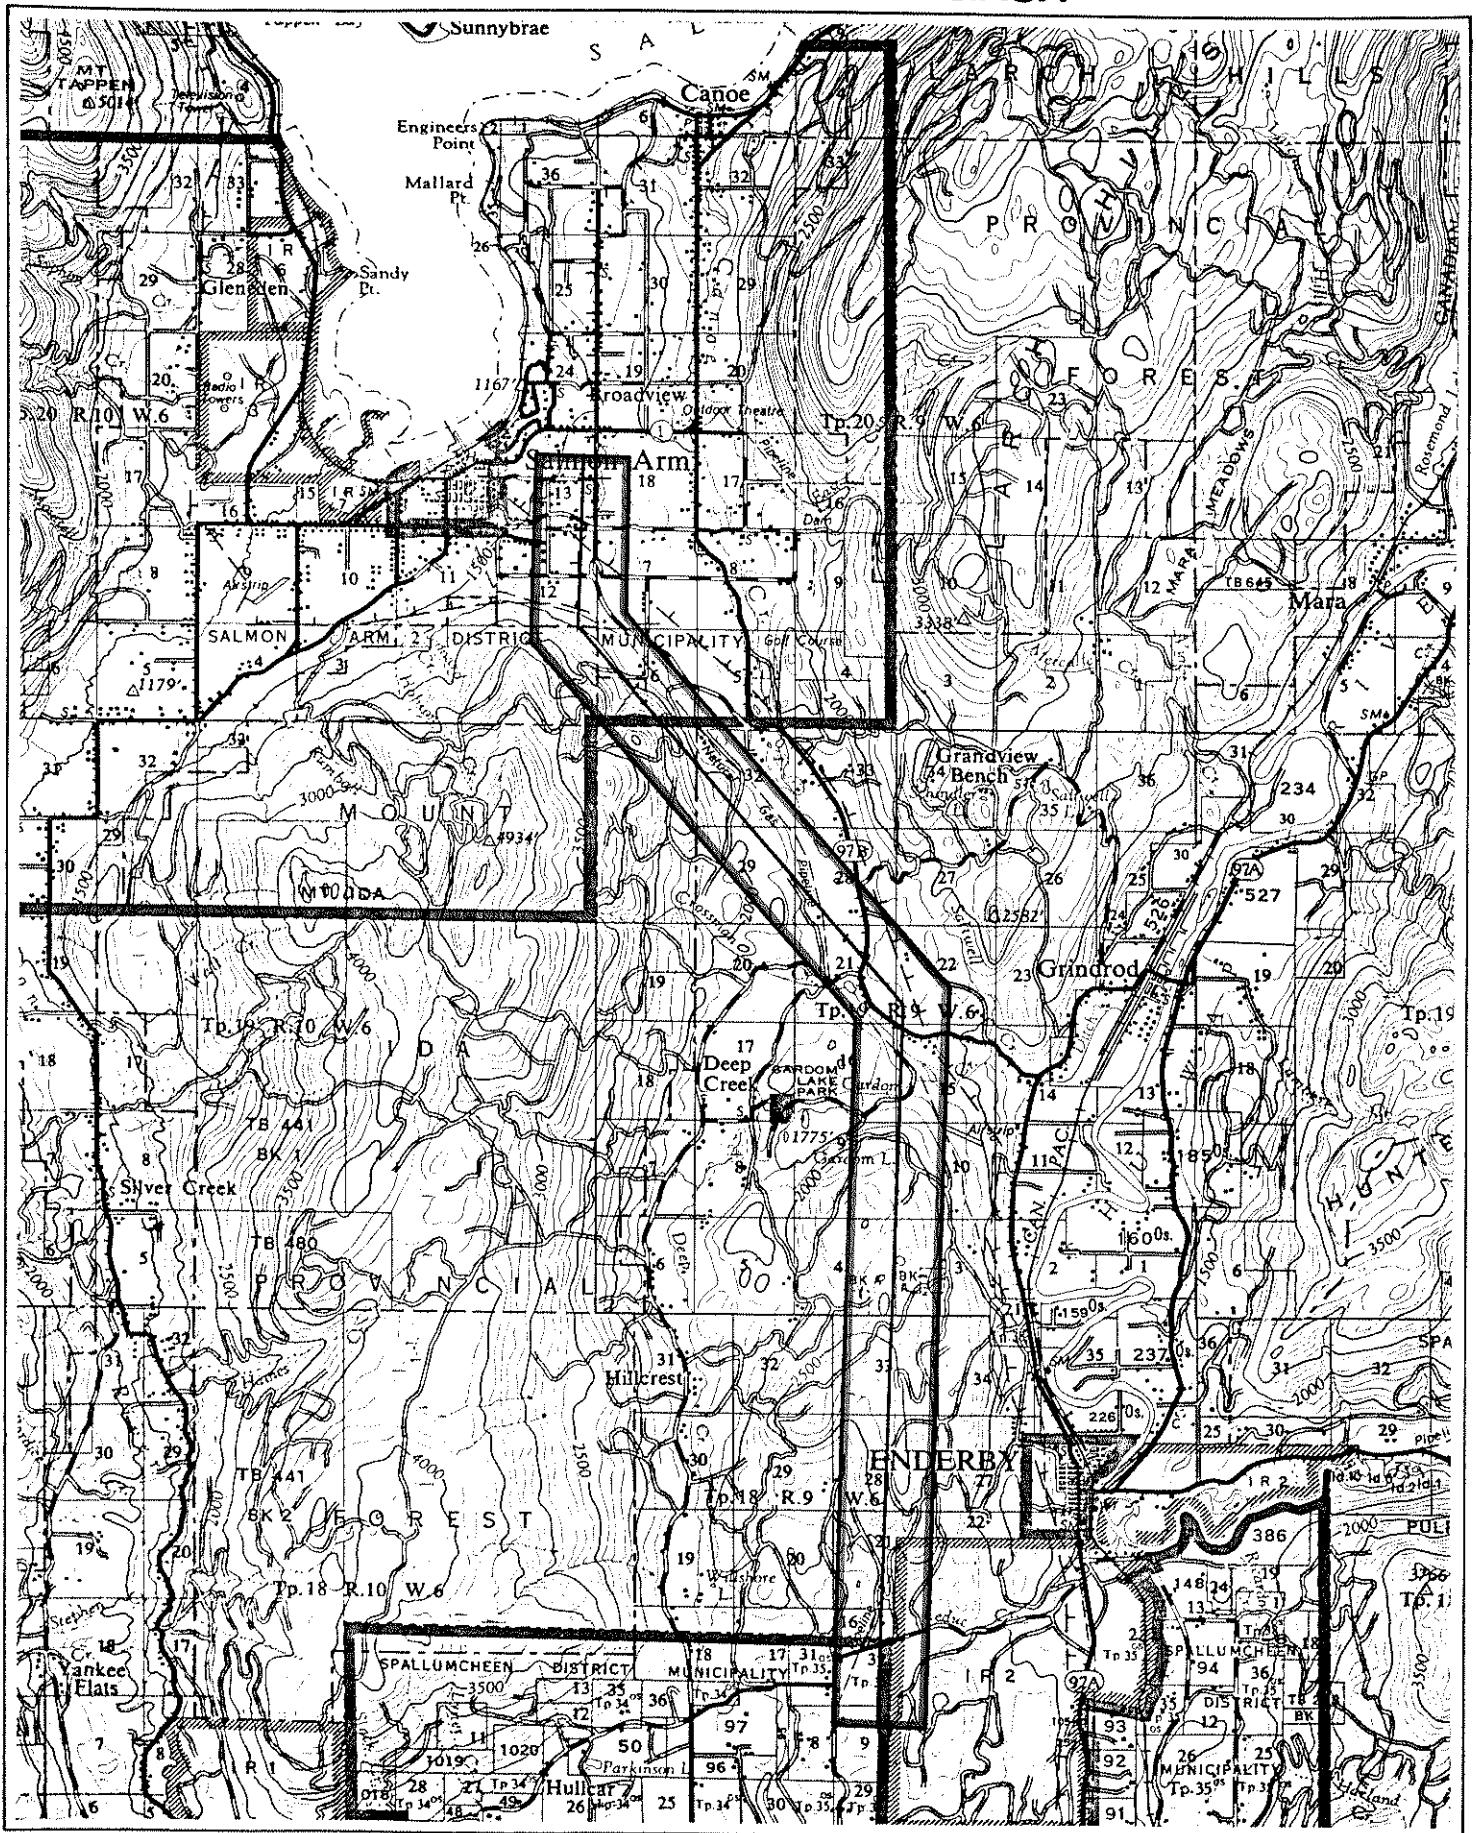

Province of
British Columbia
 Ministry of Mines and
 Petroleum Resources
 Mineral Resources Branch

FILE 113 (473)

SCALE: 1:125 000

CONTOUR INTERVAL: 100 FEET

MINING DIVISION(S) KAMLOOPS & VERNON	MINERAL TITLES DRAUGHTING ROOM, VICTORIA, B.C.
LAND DISTRICT (S) KAMLOOPS DIVISION OF YALE	PREPARED BY: K. BALLANTYNE
MAP NO(S) 82L/11E-W	DATE: MAY 16, 1978