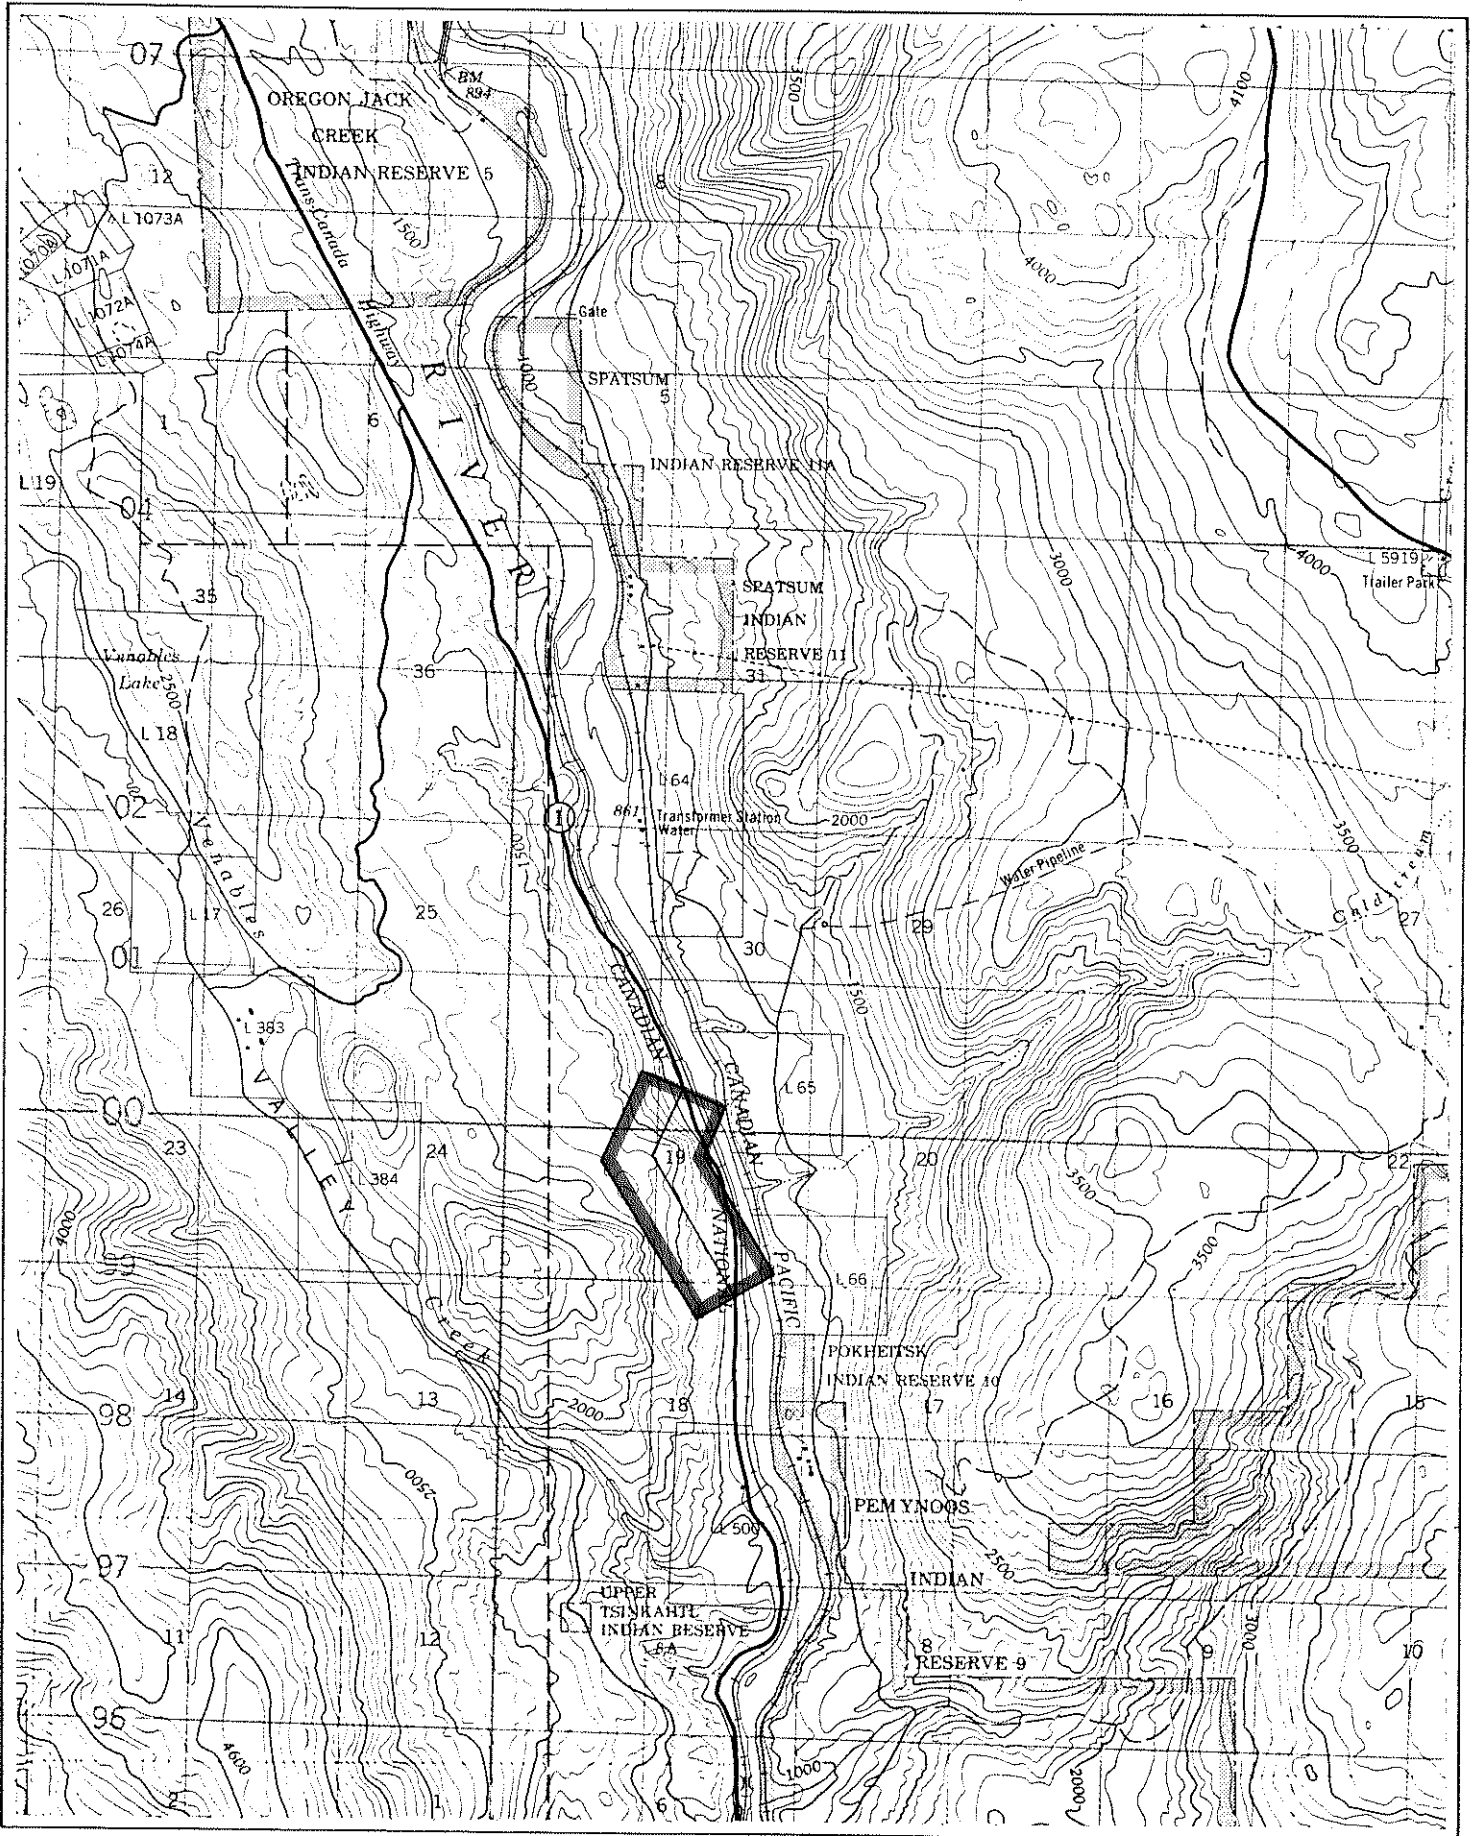

Province of
British Columbia
 Ministry of Mines and
 Petroleum Resources
 Mineral Resources Branch

FILE 113 (470)

SCALE: 1:50 000

CONTOUR INTERVAL: 100 FEET

MINING DIVISION(S) KAMLOOPS	MINERAL TITLES DRAUGHTING ROOM, VICTORIA, B.C.
LAND DISTRICT (S) KAMLOOPS DIVISION OF YALE	PREPARED BY: S. HOFFMANN
MAP NO(S) 921/IIW	DATE: MARCH 29, 1978