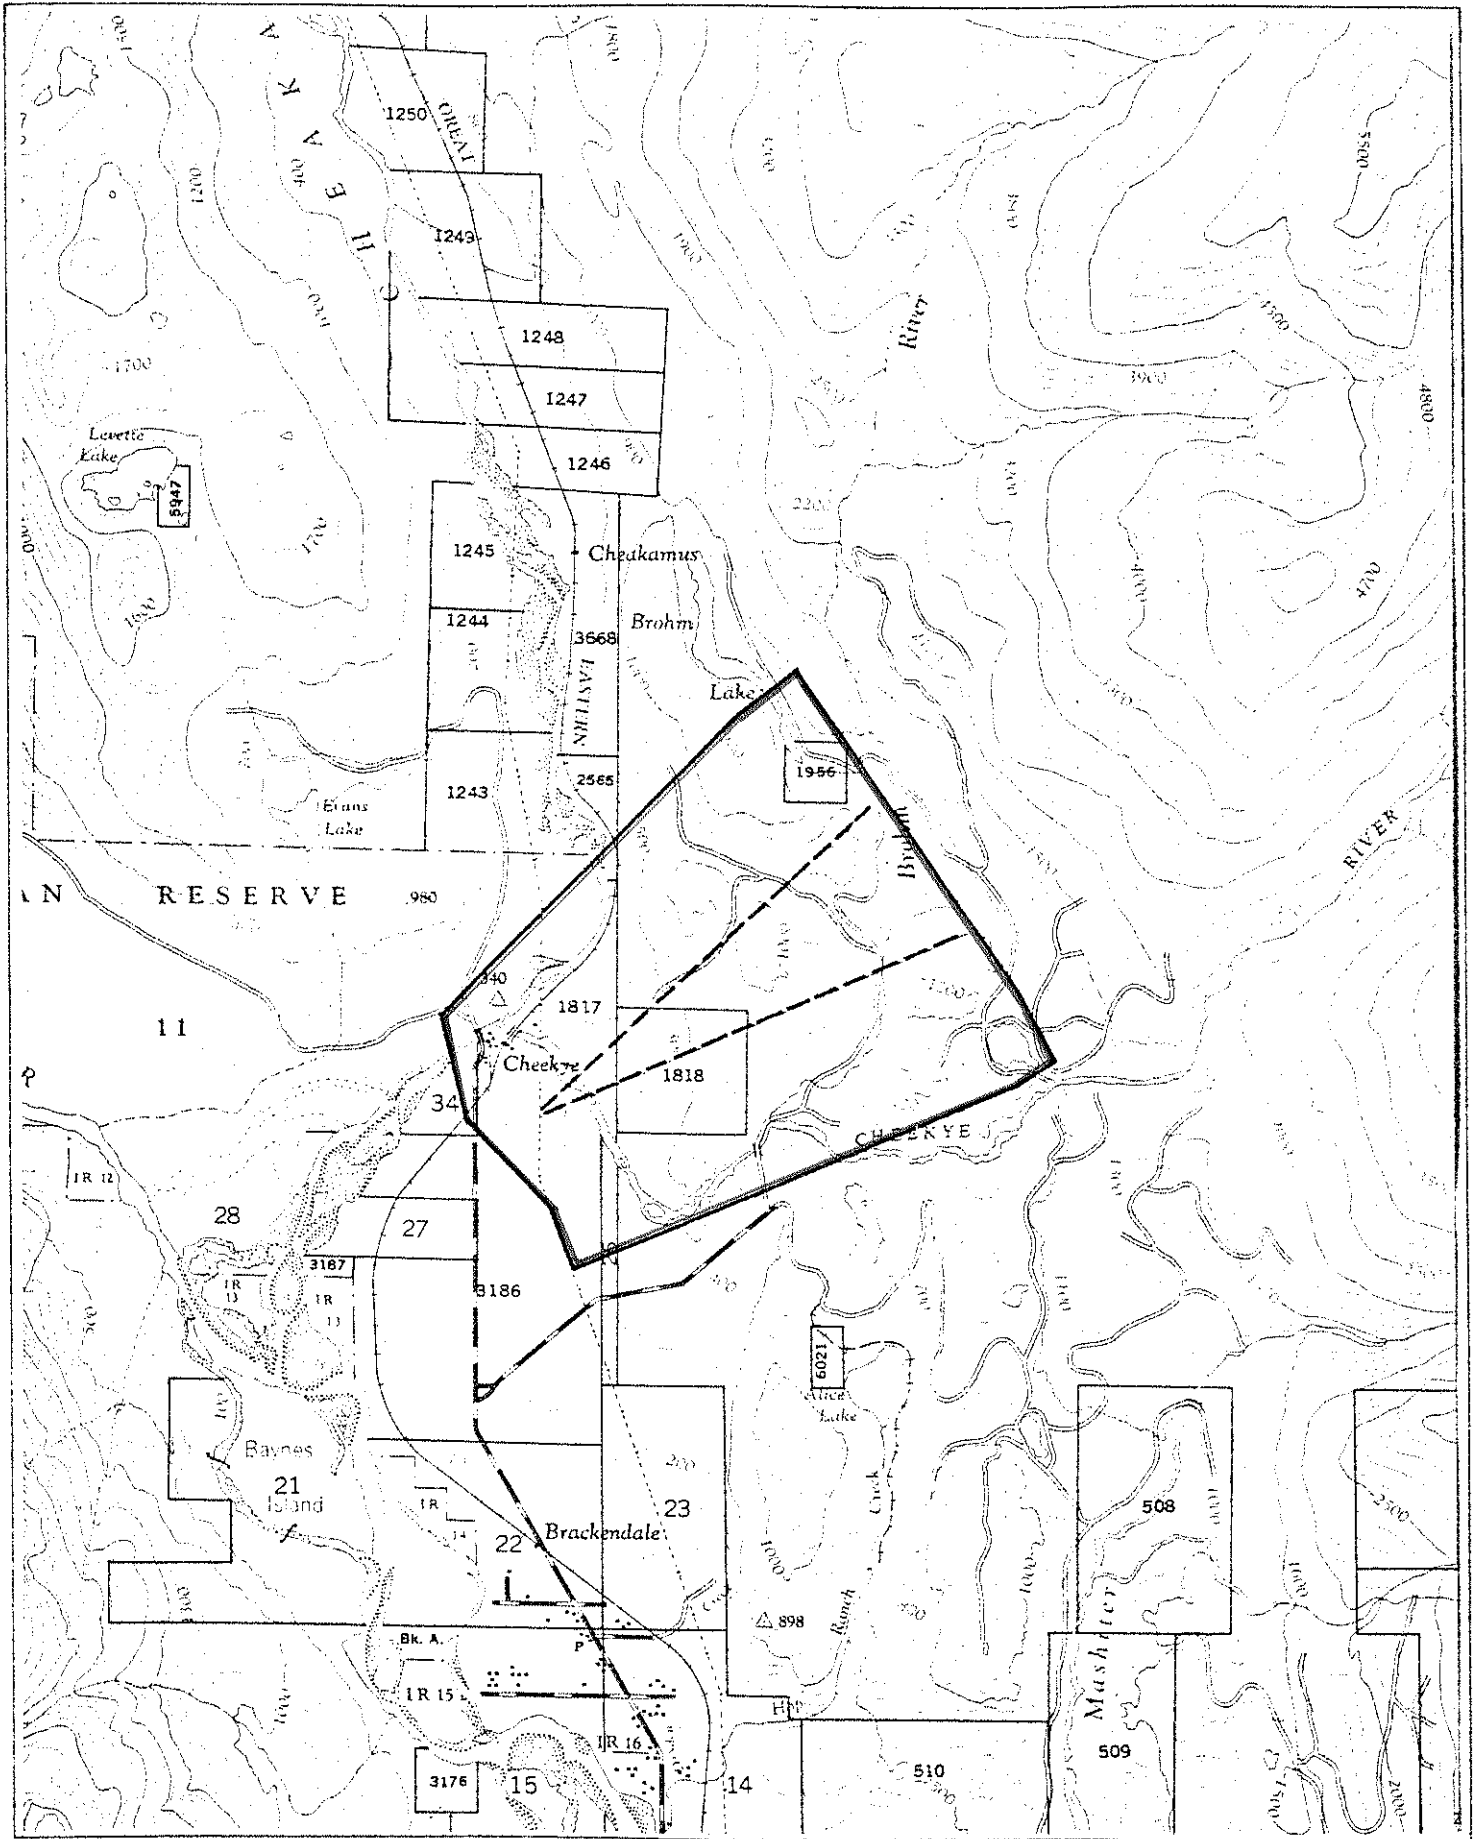

Province of
British Columbia
 Ministry of Mines and
 Petroleum Resources
 Mineral Resources Branch

FILE 113(467)

SCALE: 1: 50,000

CONTOUR INTERVAL: 100'

MINING DIVISION(S) VANCOUVER	MINERAL TITLES DRAUGHTING ROOM, VICTORIA, B.C.
LAND DISTRICT(S) NEW WESTMINSTER	PREPARED BY: D. E. MACEY
MAP NO(S) 926/14E	DATE: 10-1-78