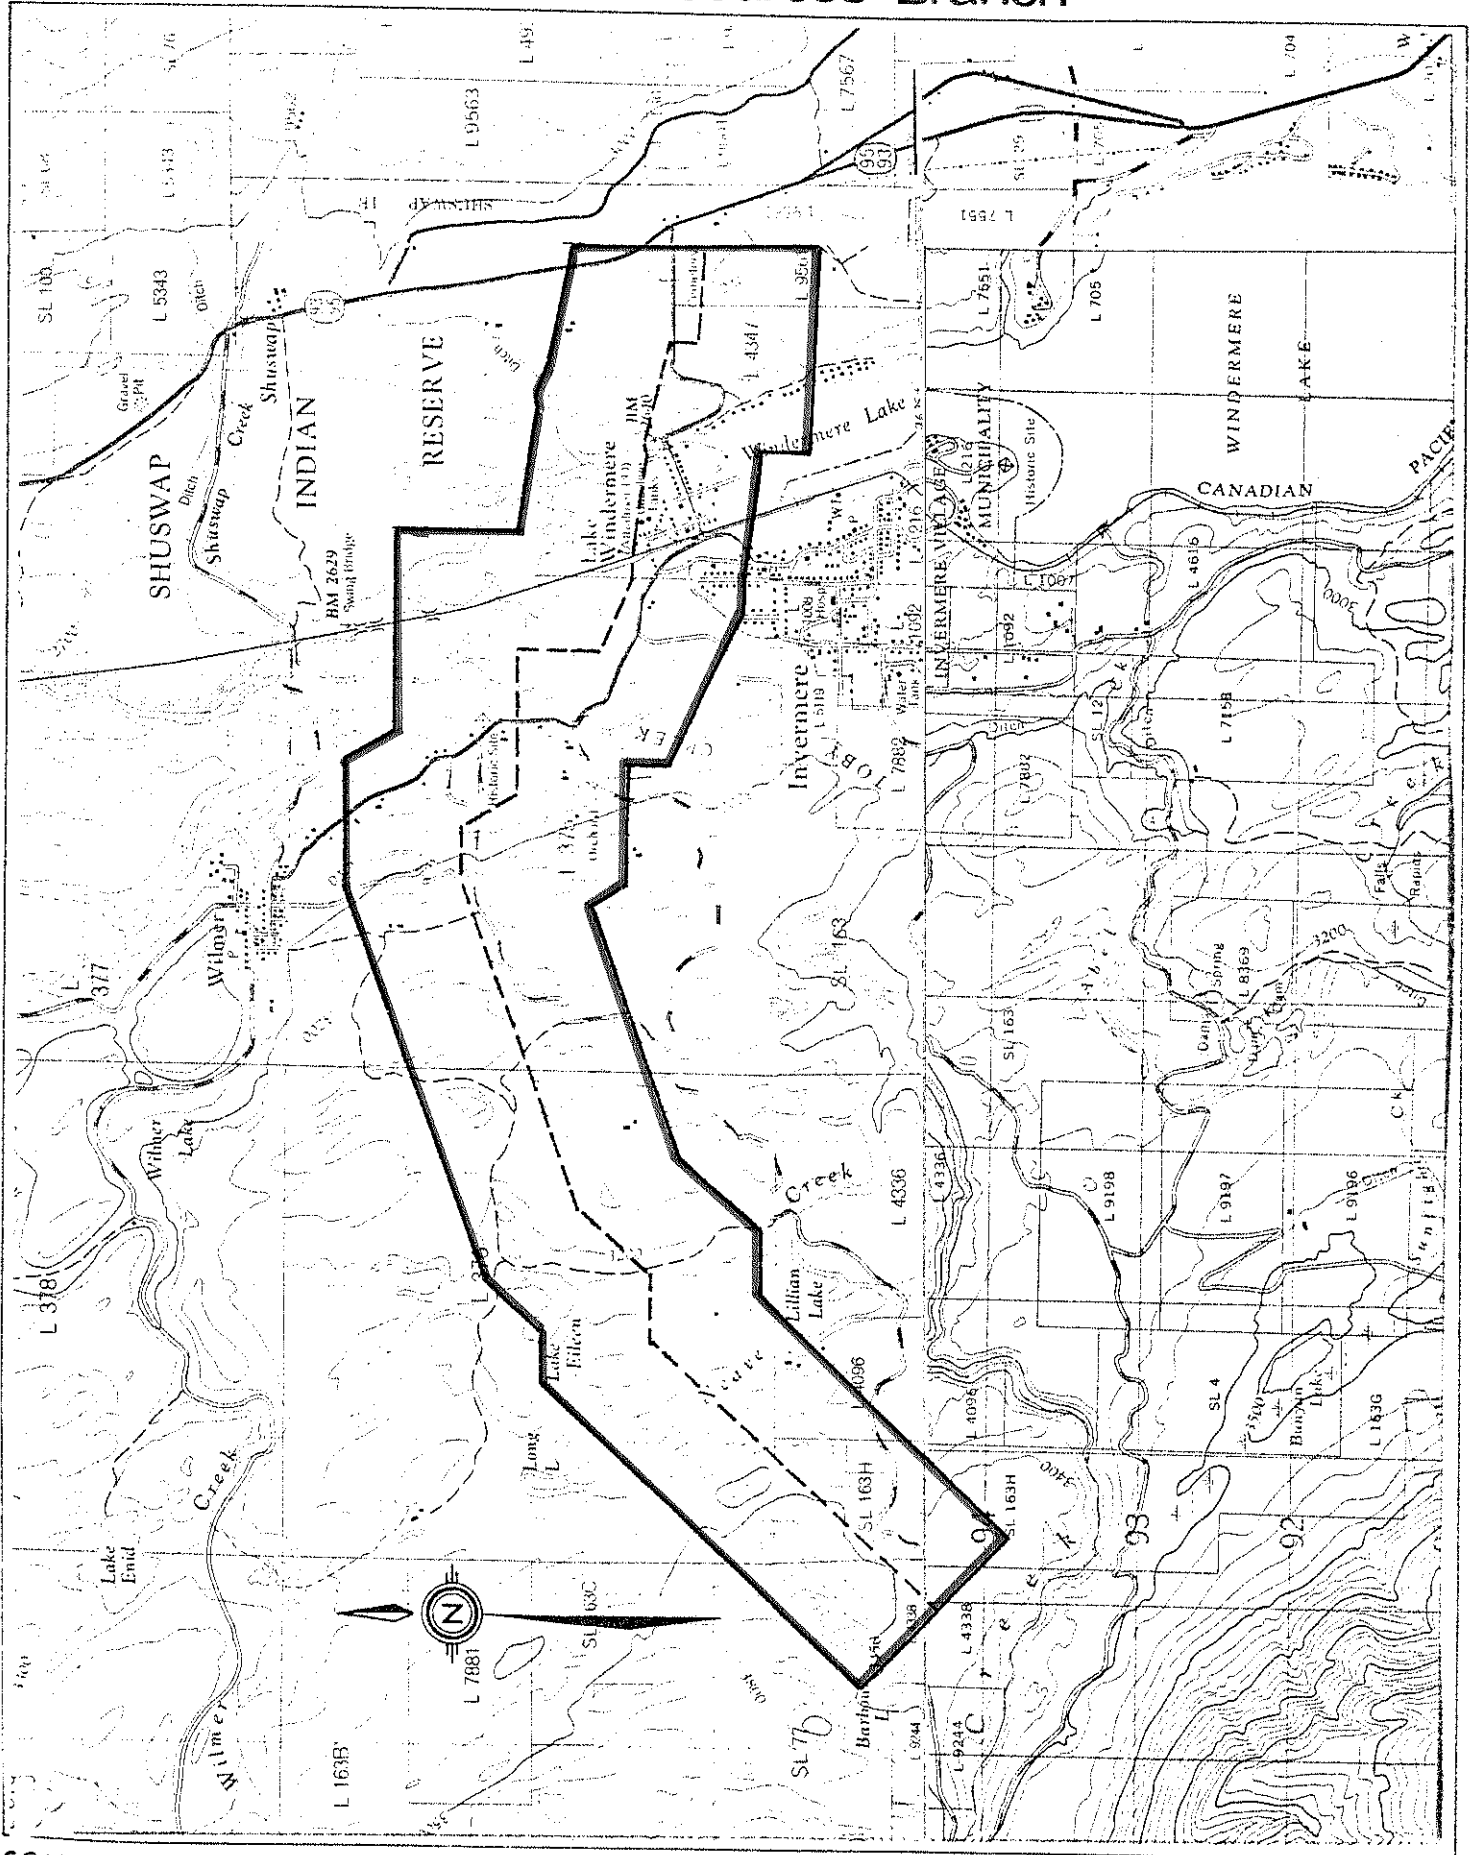

Province of
British Columbia
 Ministry of Mines and
 Petroleum Resources
 Mineral Resources Branch

FILE 113(466)

SCALE: 1:50,000

CONTOUR INTERVAL: 100'

MINING DIVISION(S) GOLDEN	MINERAL TITLES DRAUGHTING ROOM, VICTORIA, B.C.
LAND DISTRICT(S) KOOTENAY	PREPARED BY: D.E. MACEY
MAP NO(S) 82K/8E & 9E	DATE: 10-1-78