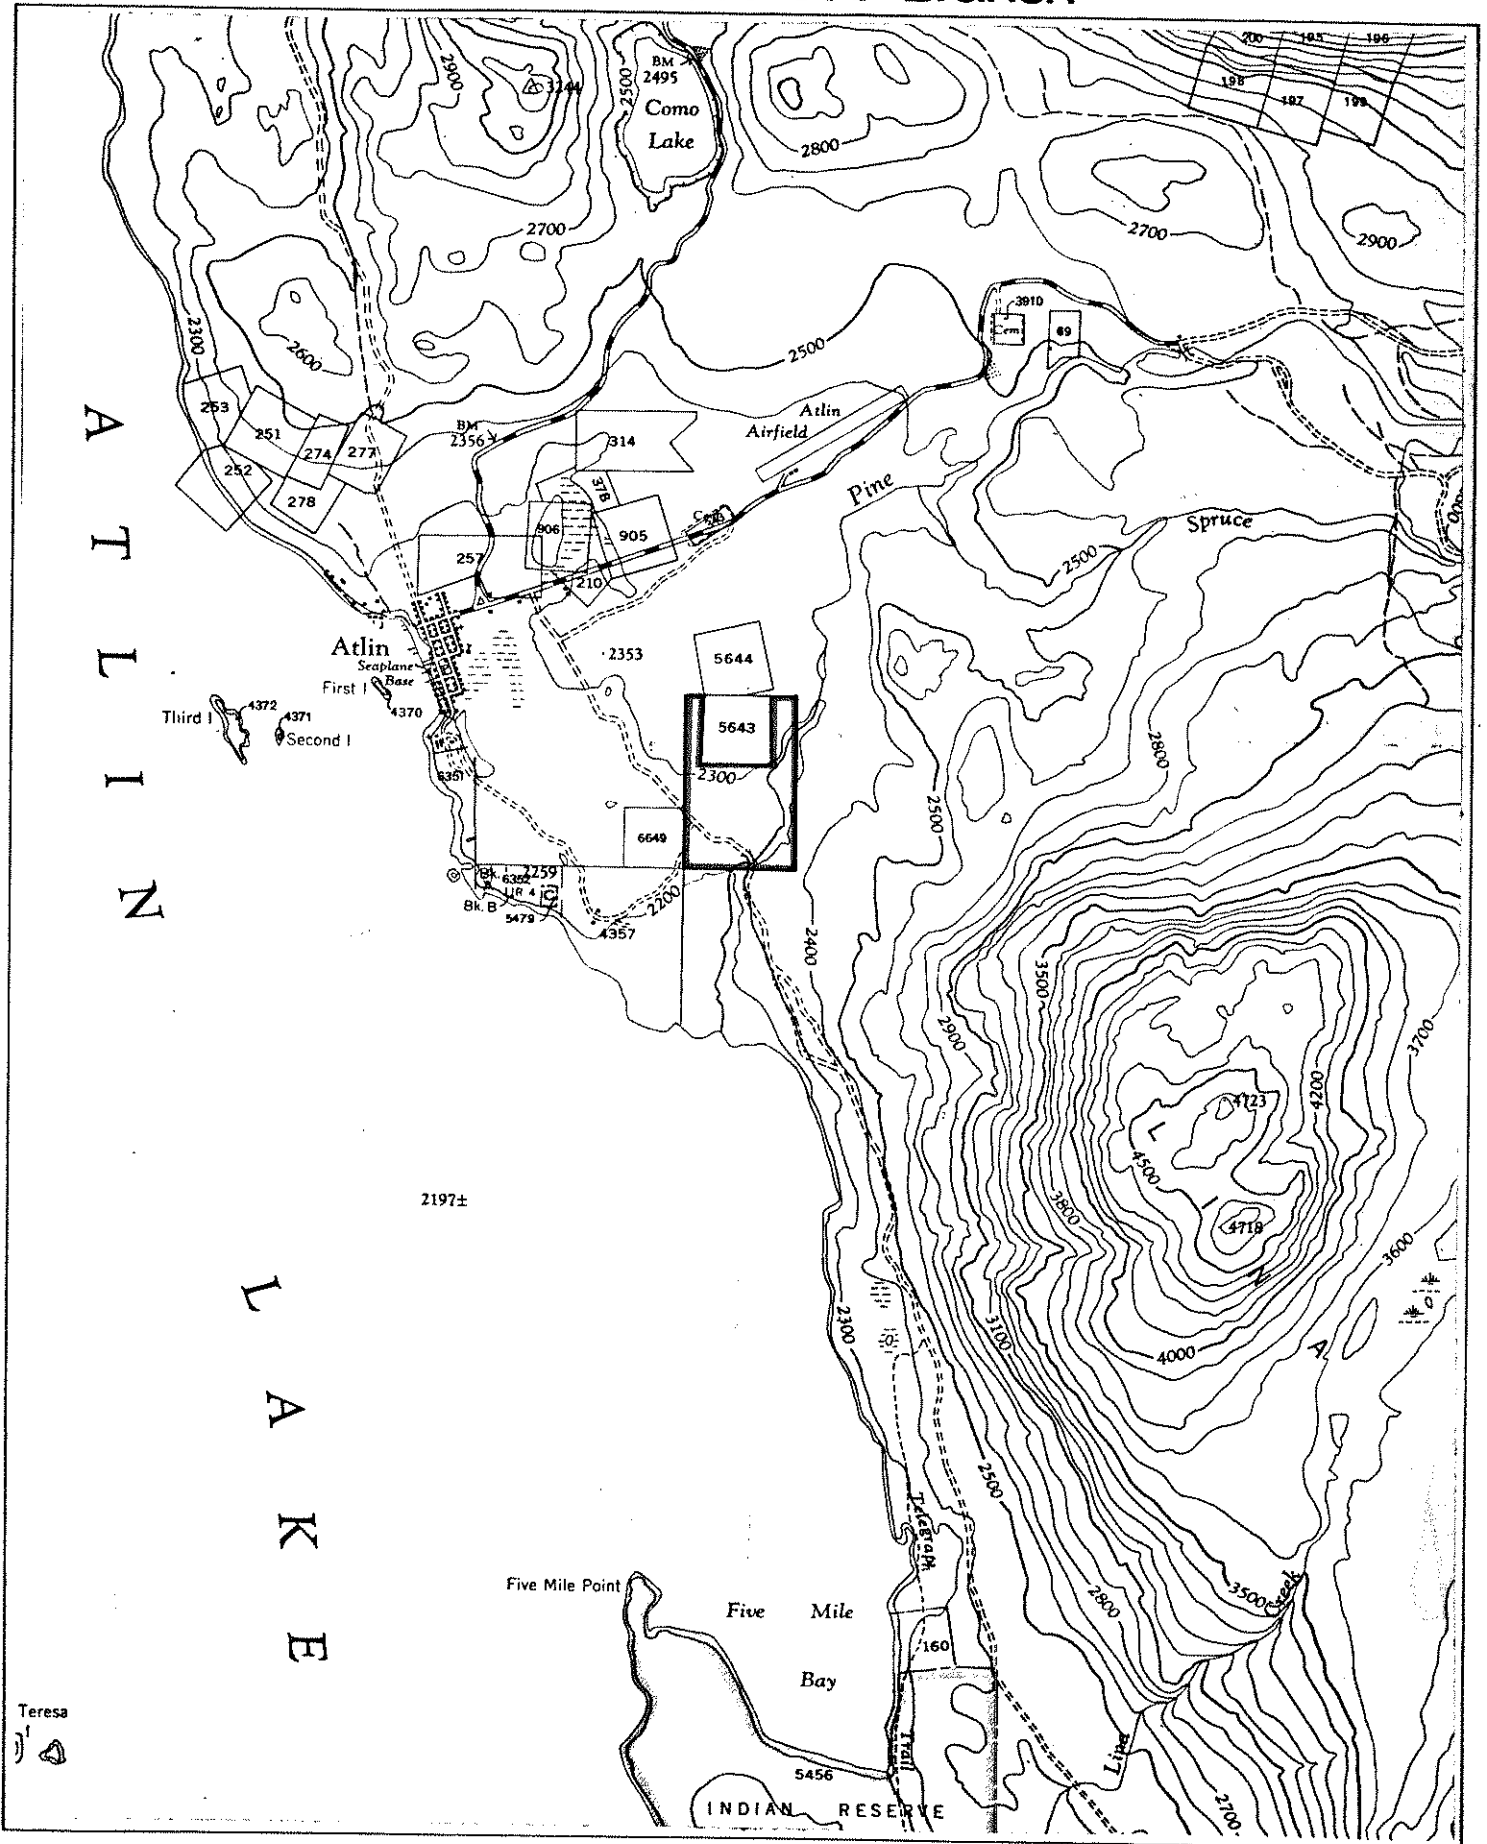

Province of
British Columbia
 Ministry of Mines and
 Petroleum Resources
 Mineral Resources Branch

FILE 113(460)

SCALE: 1:50,000

CONTOUR INTERVAL: 100 ft.

MINING DIVISION(S) ATLIN	MINERAL TITLES DRAUGHTING ROOM, VICTORIA, B.C.
LAND DISTRICT(S) CASSIAR	PREPARED BY: R. LAYFIELD
MAP NO(S) 104N/12E	DATE: DECEMBER 13, 1977.