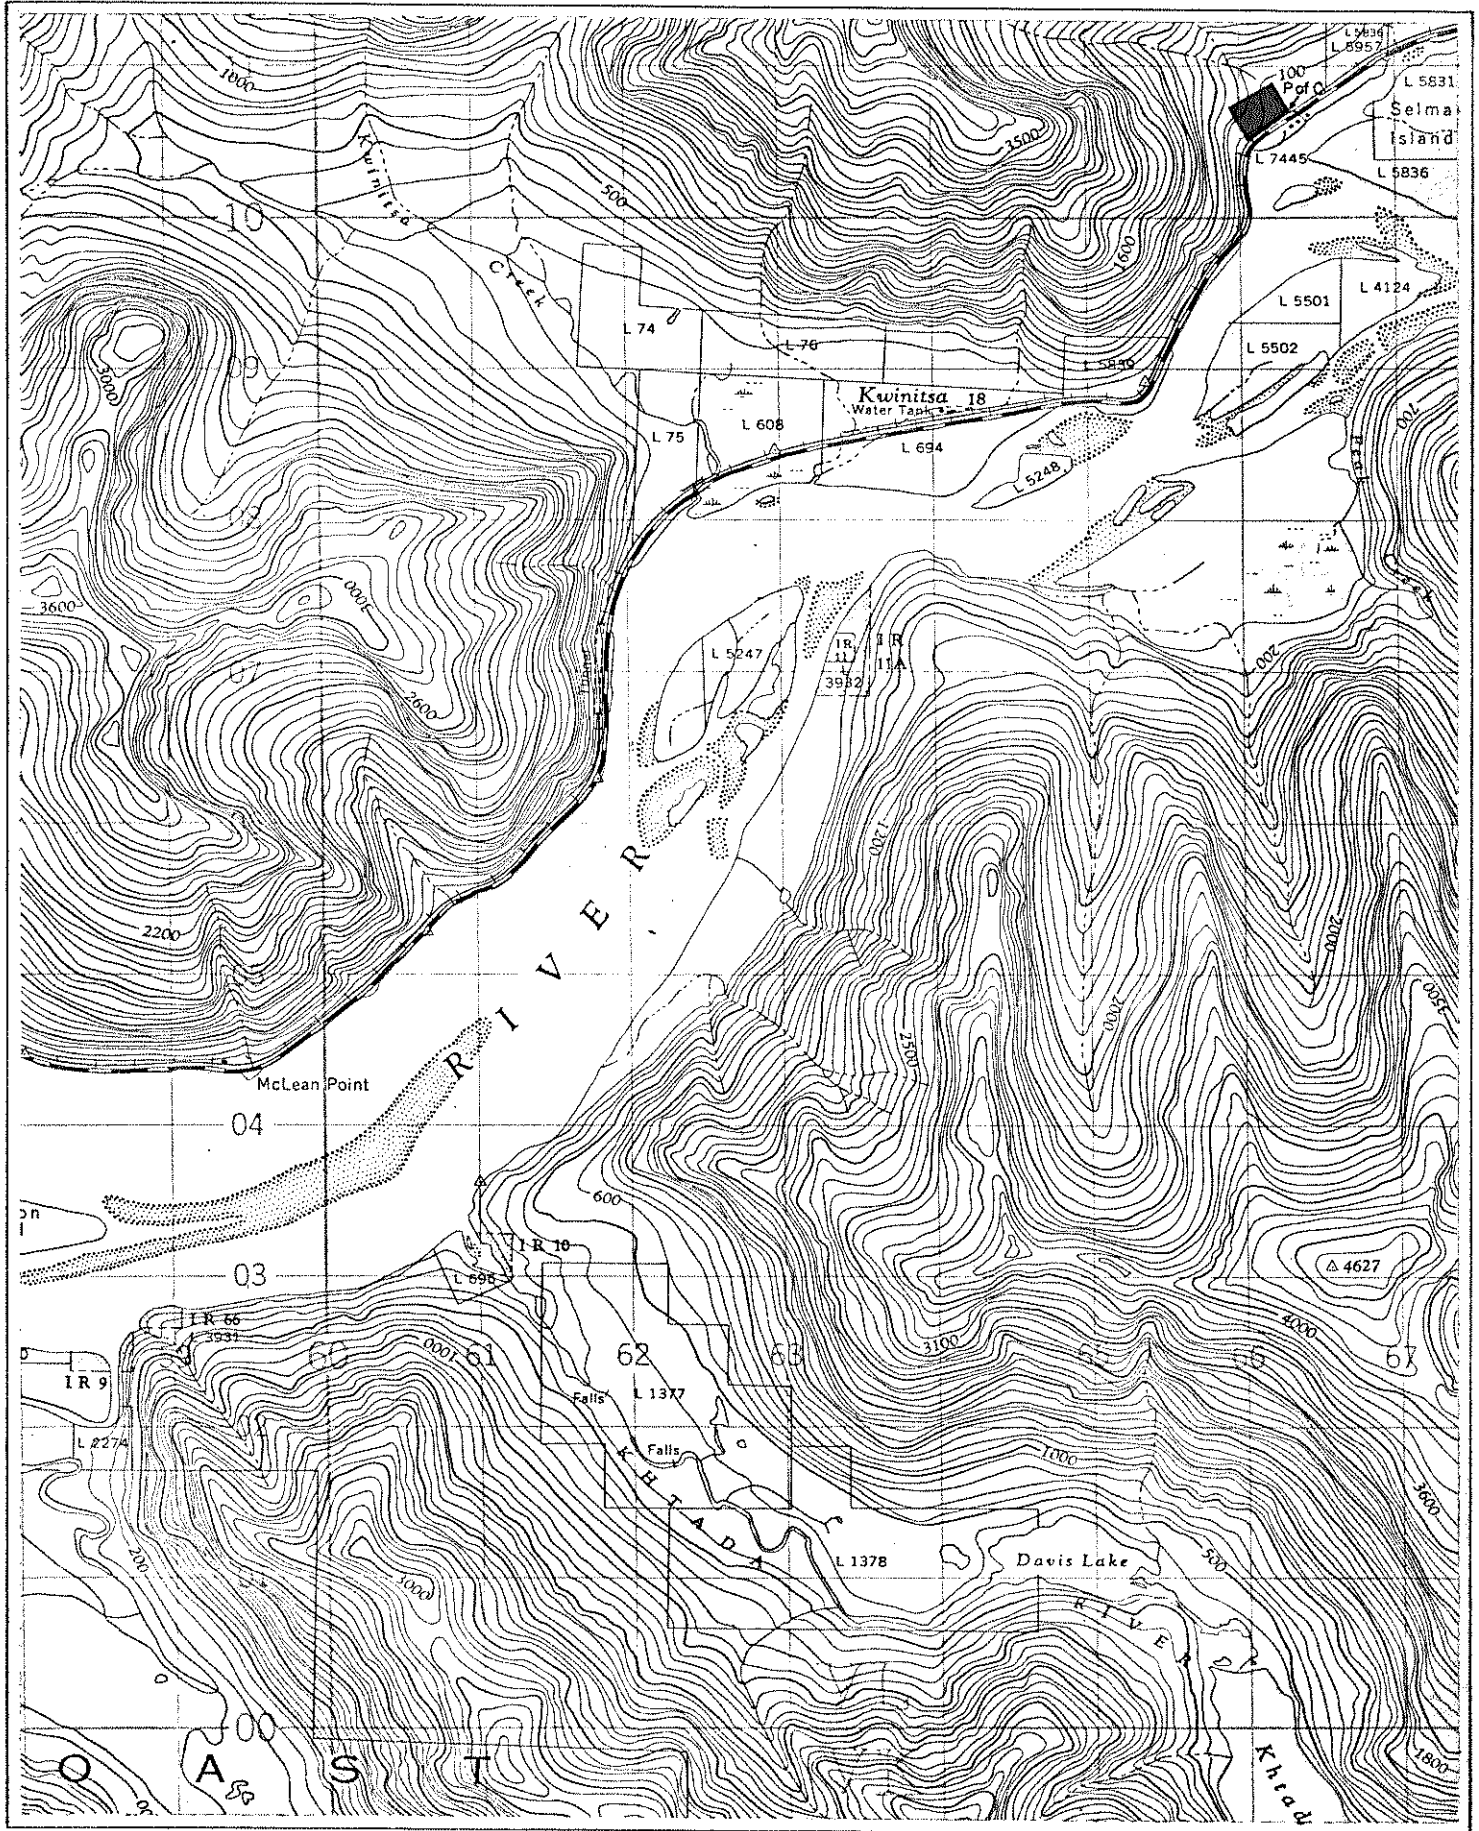

Province of  
British Columbia  
Ministry of Mines and  
Petroleum Resources  
Mineral Resources Branch

FILE 113(445)

SCALE: 1:50 000

CONTOUR INTERVAL: 100 FEET

MINING DIVISION(S) SKEENA	MINERAL TITLES DRAUGHTING ROOM, VICTORIA, B.C.
LAND DISTRICT (S) RANGE 5, COAST	PREPARED BY: S. HOFFMANN
MAP NO(S) 103 1/4E	DATE: JANUARY 31, 1978